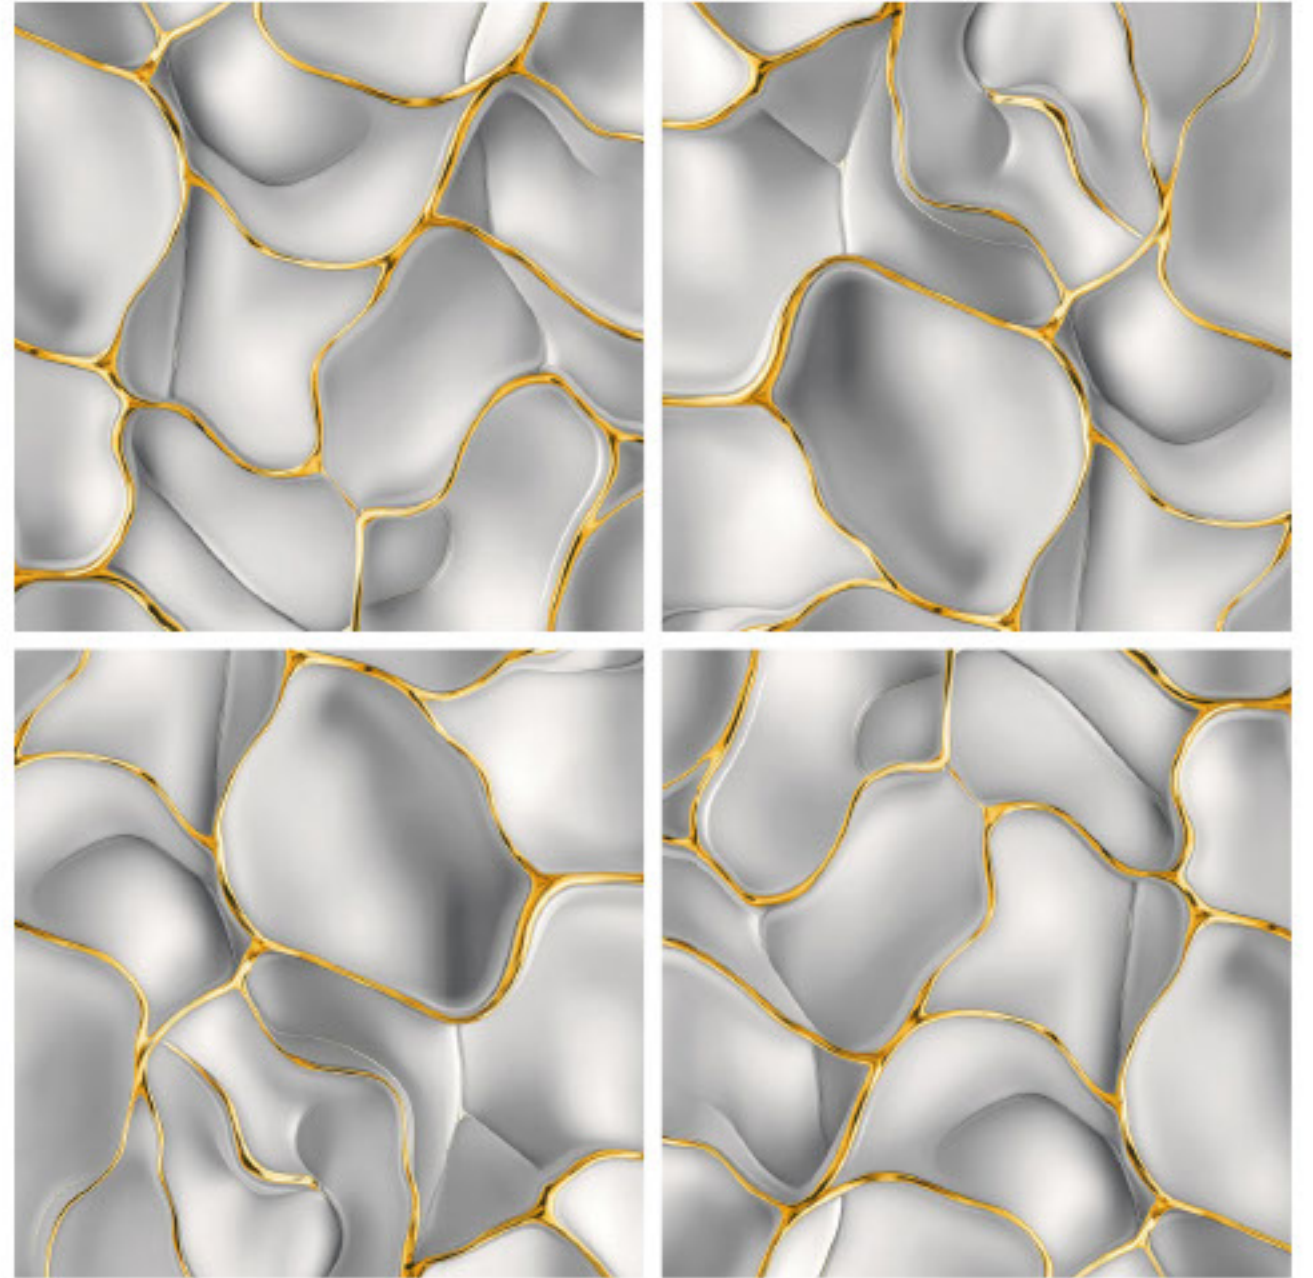

size- **600x600mm**
2x2' / 24"x24"

surface- **Matt Surface**

**The Shown Design Has A Random Pattern*

*#preview of: **TOPAZ OYSTER / 600x600mm / Matt Surface***

design:

Topaz Silver

Gres Porcelain Stoneware • Rectified