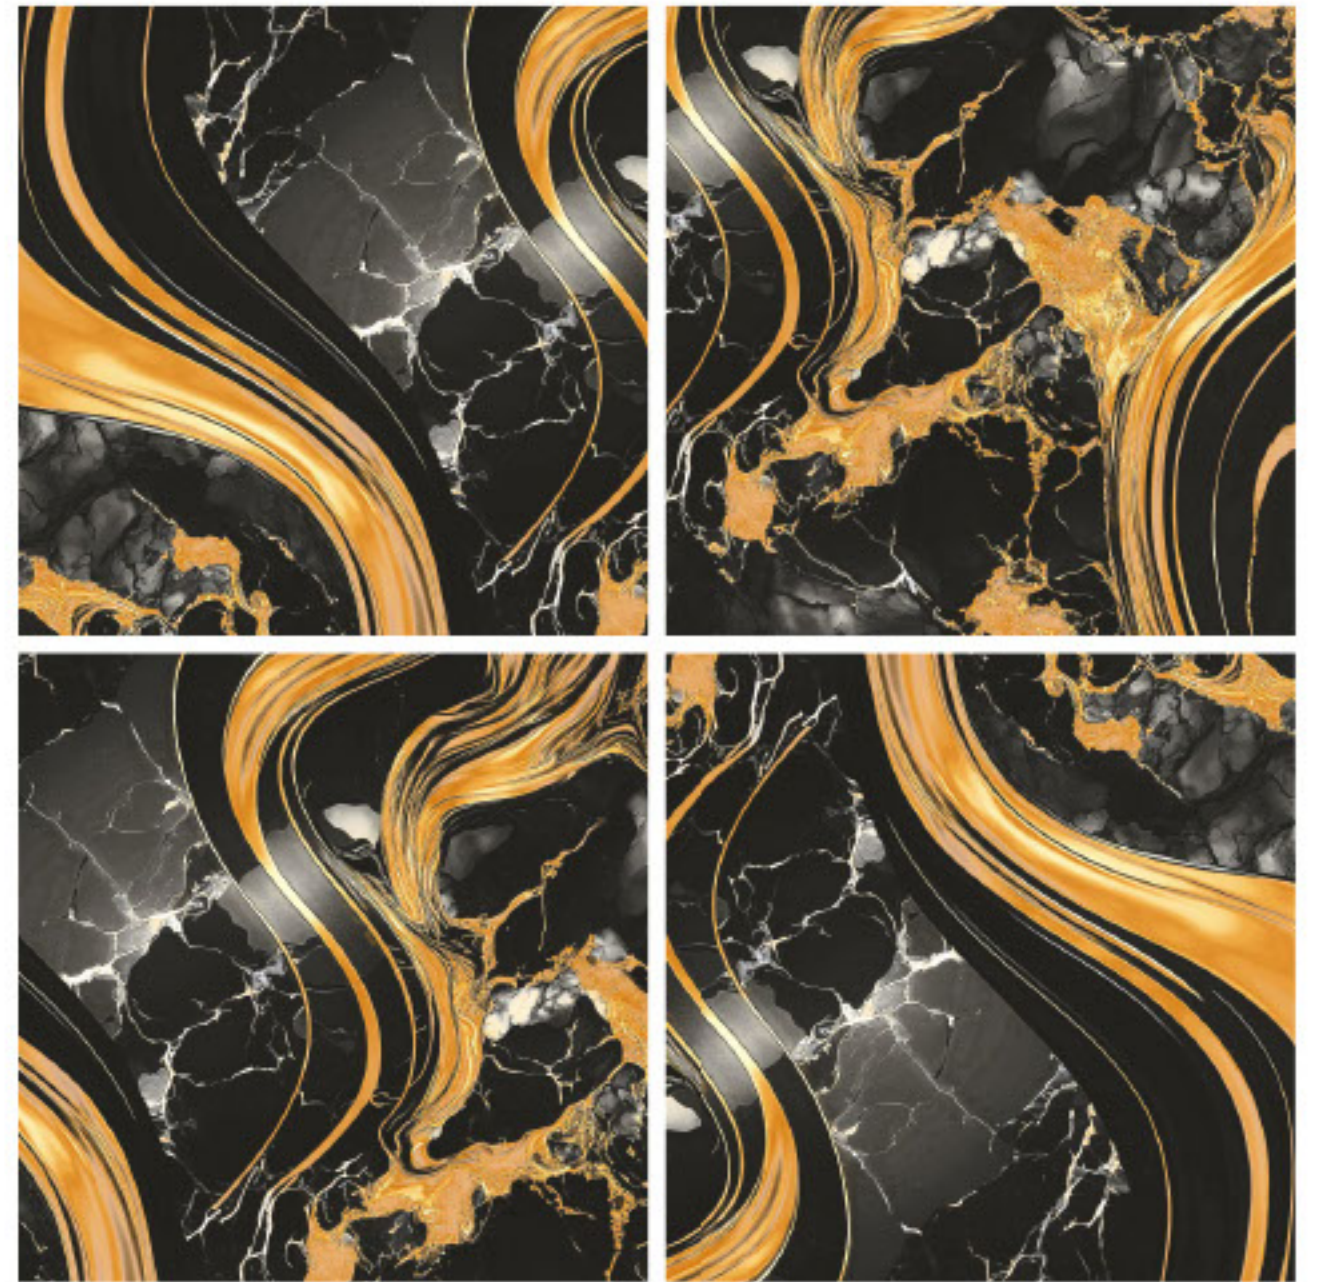

size- **600x600mm**
2'x2' / 24"x24"

surface- **Matt Surface**

**The Shown Design Has A Random Pattern*

*#preview of: **POPCORN BURST / 600x600mm / Matt Surface***

design:
Raven Gold

Gres Porcelain Stoneware • Rectified