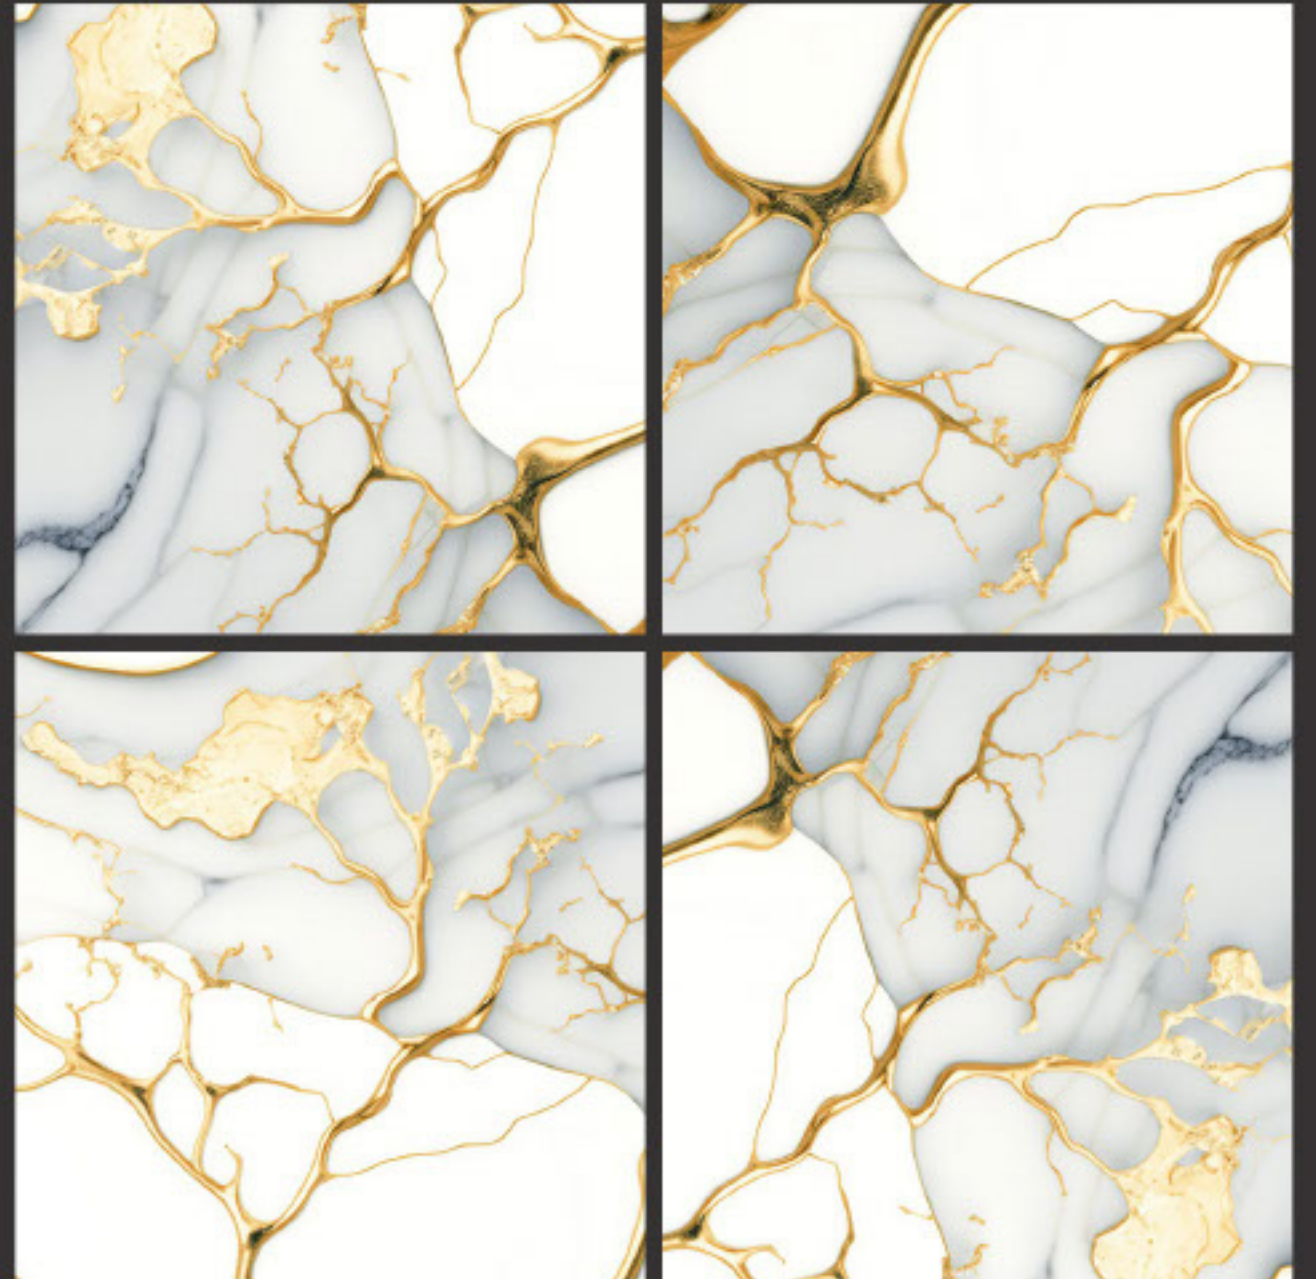

size- **600x600mm**
2x2' / 24"x24"

surface- **Matt Surface**

**The Shown Design Has A Random Pattern*

*#preview of: **AZURE SWIRL / 600x600mm / Matt Surface***

design:
Citrine Burst

Gres Porcelain Stoneware • Rectified