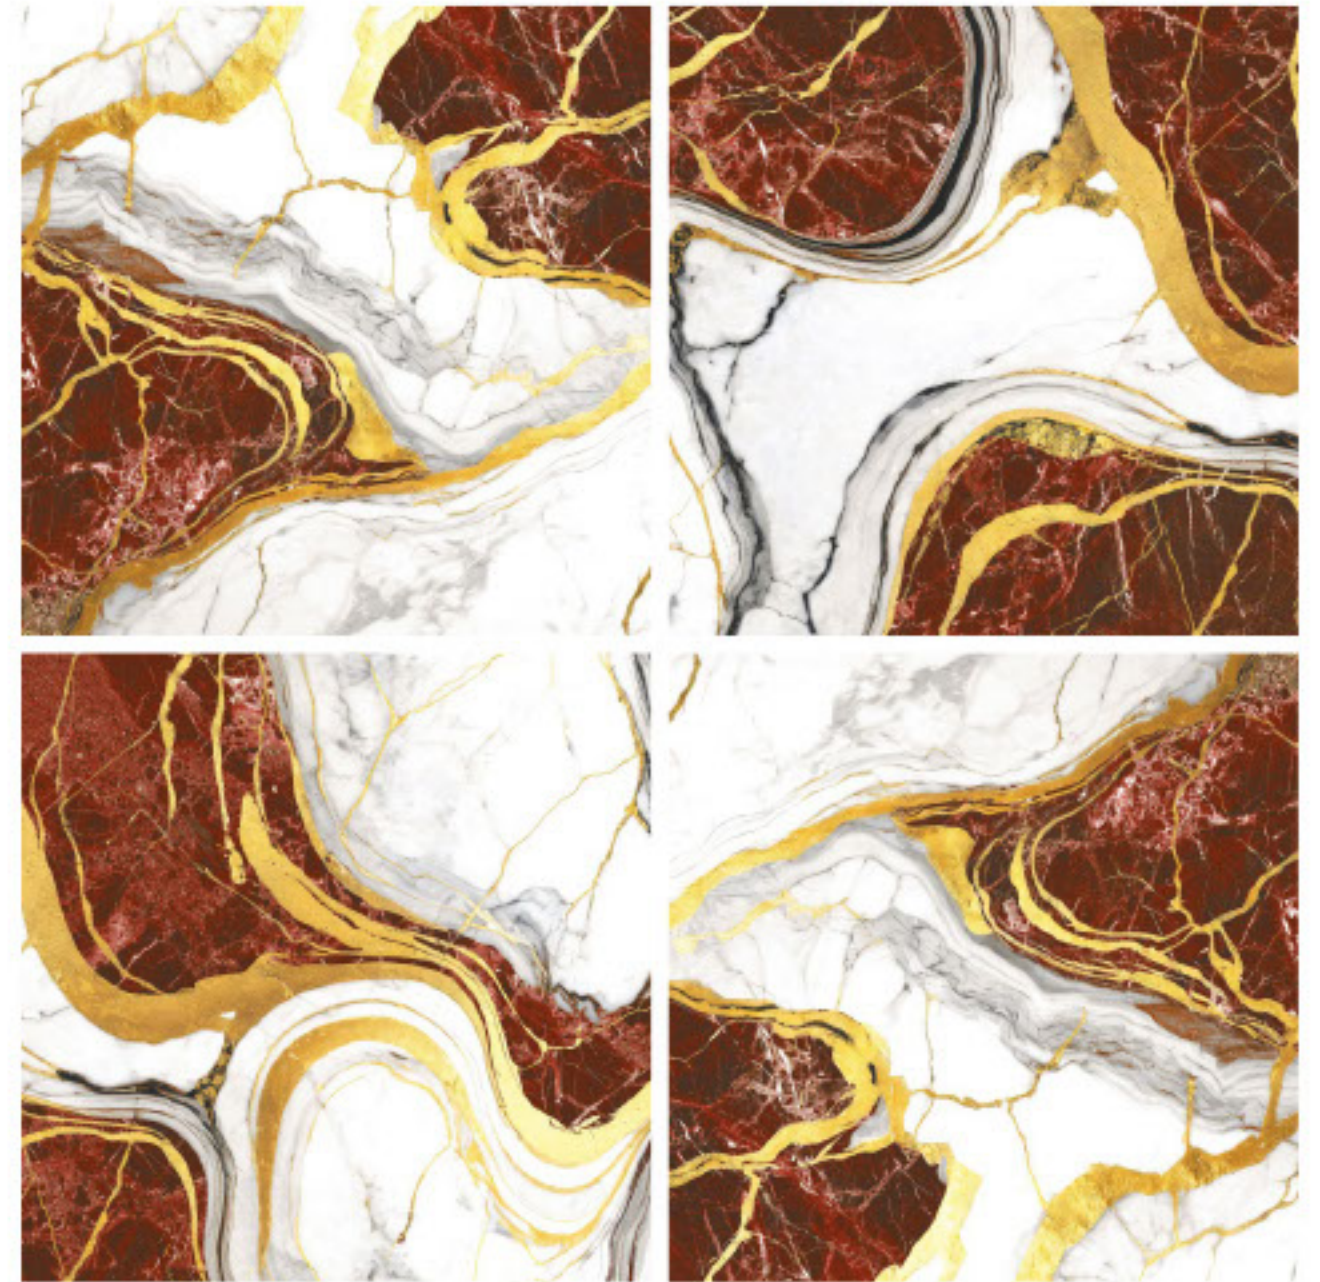

size- **600x600mm**
2x2' / 24"x24"

surface- **Matt Surface**

**The Shown Design Has A Random Pattern*

*#preview of: **SPRINKLE BLACK / 600x600mm / Matt Surface***

design:
Sprinkle Red

Gres Porcelain Stoneware • Rectified