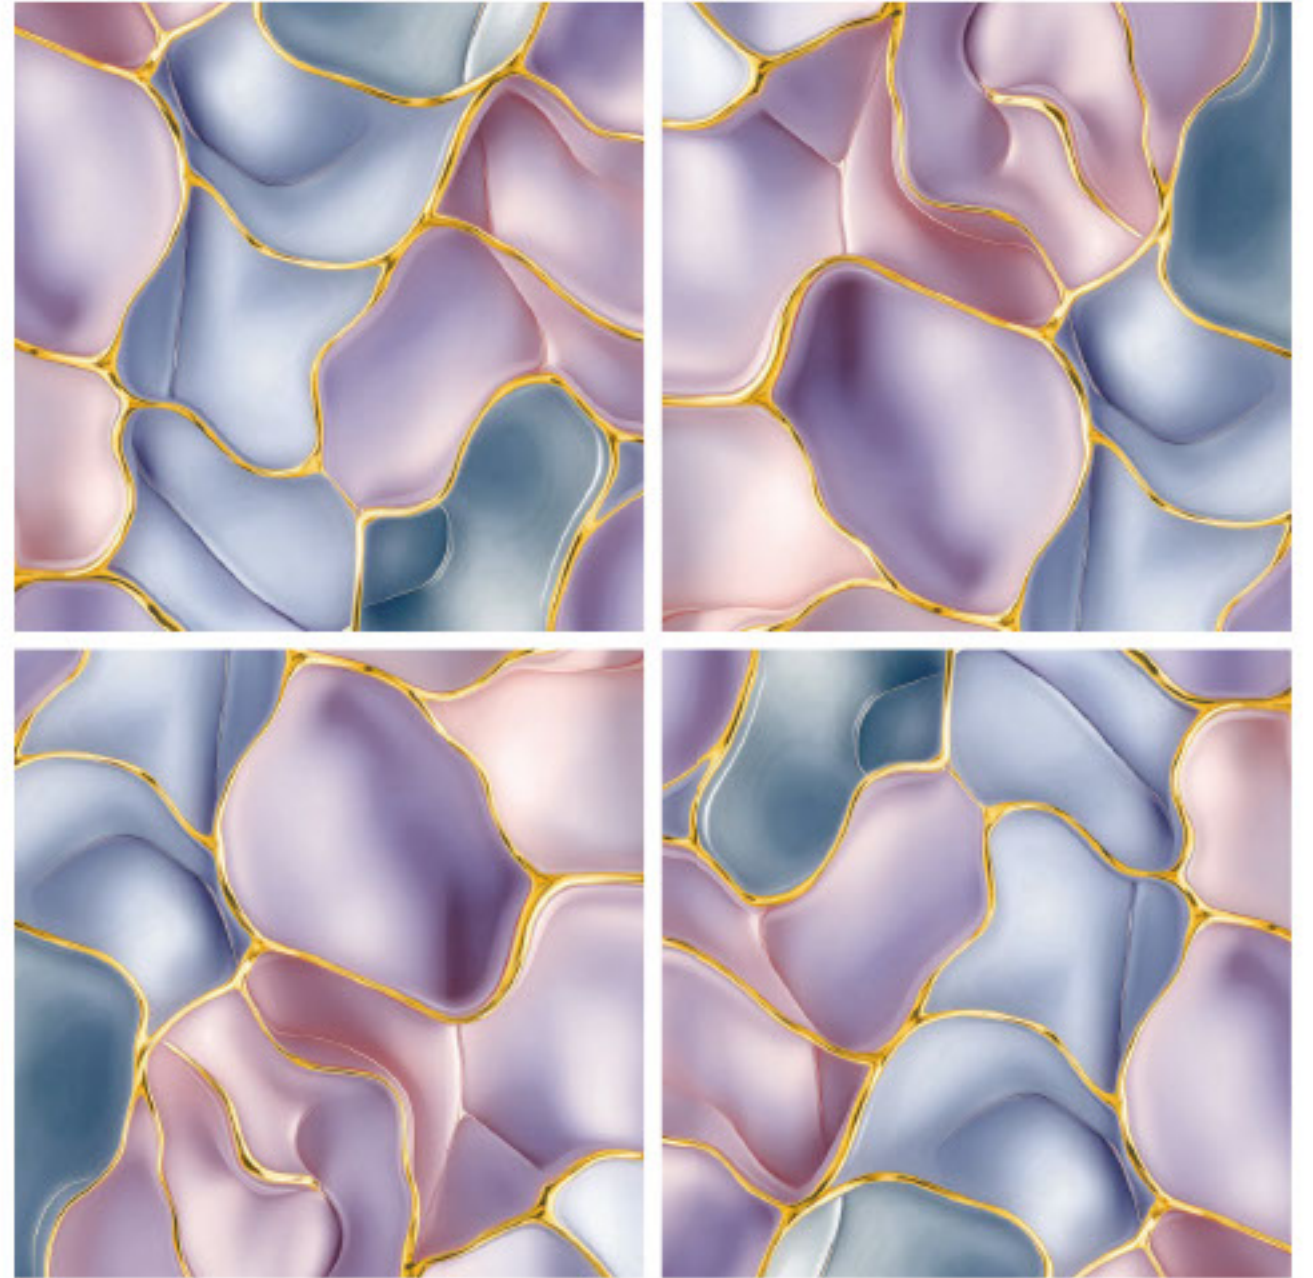

size- **600x600mm**
2x2' / 24"x24"

surface- **Matt Surface**

**The Shown Design Has A Random Pattern*

*#preview of: **SPRINKLE RED / 600x600mm / Matt Surface***

design:

Topaz Oyster

Gres Porcelain Stoneware • Rectified