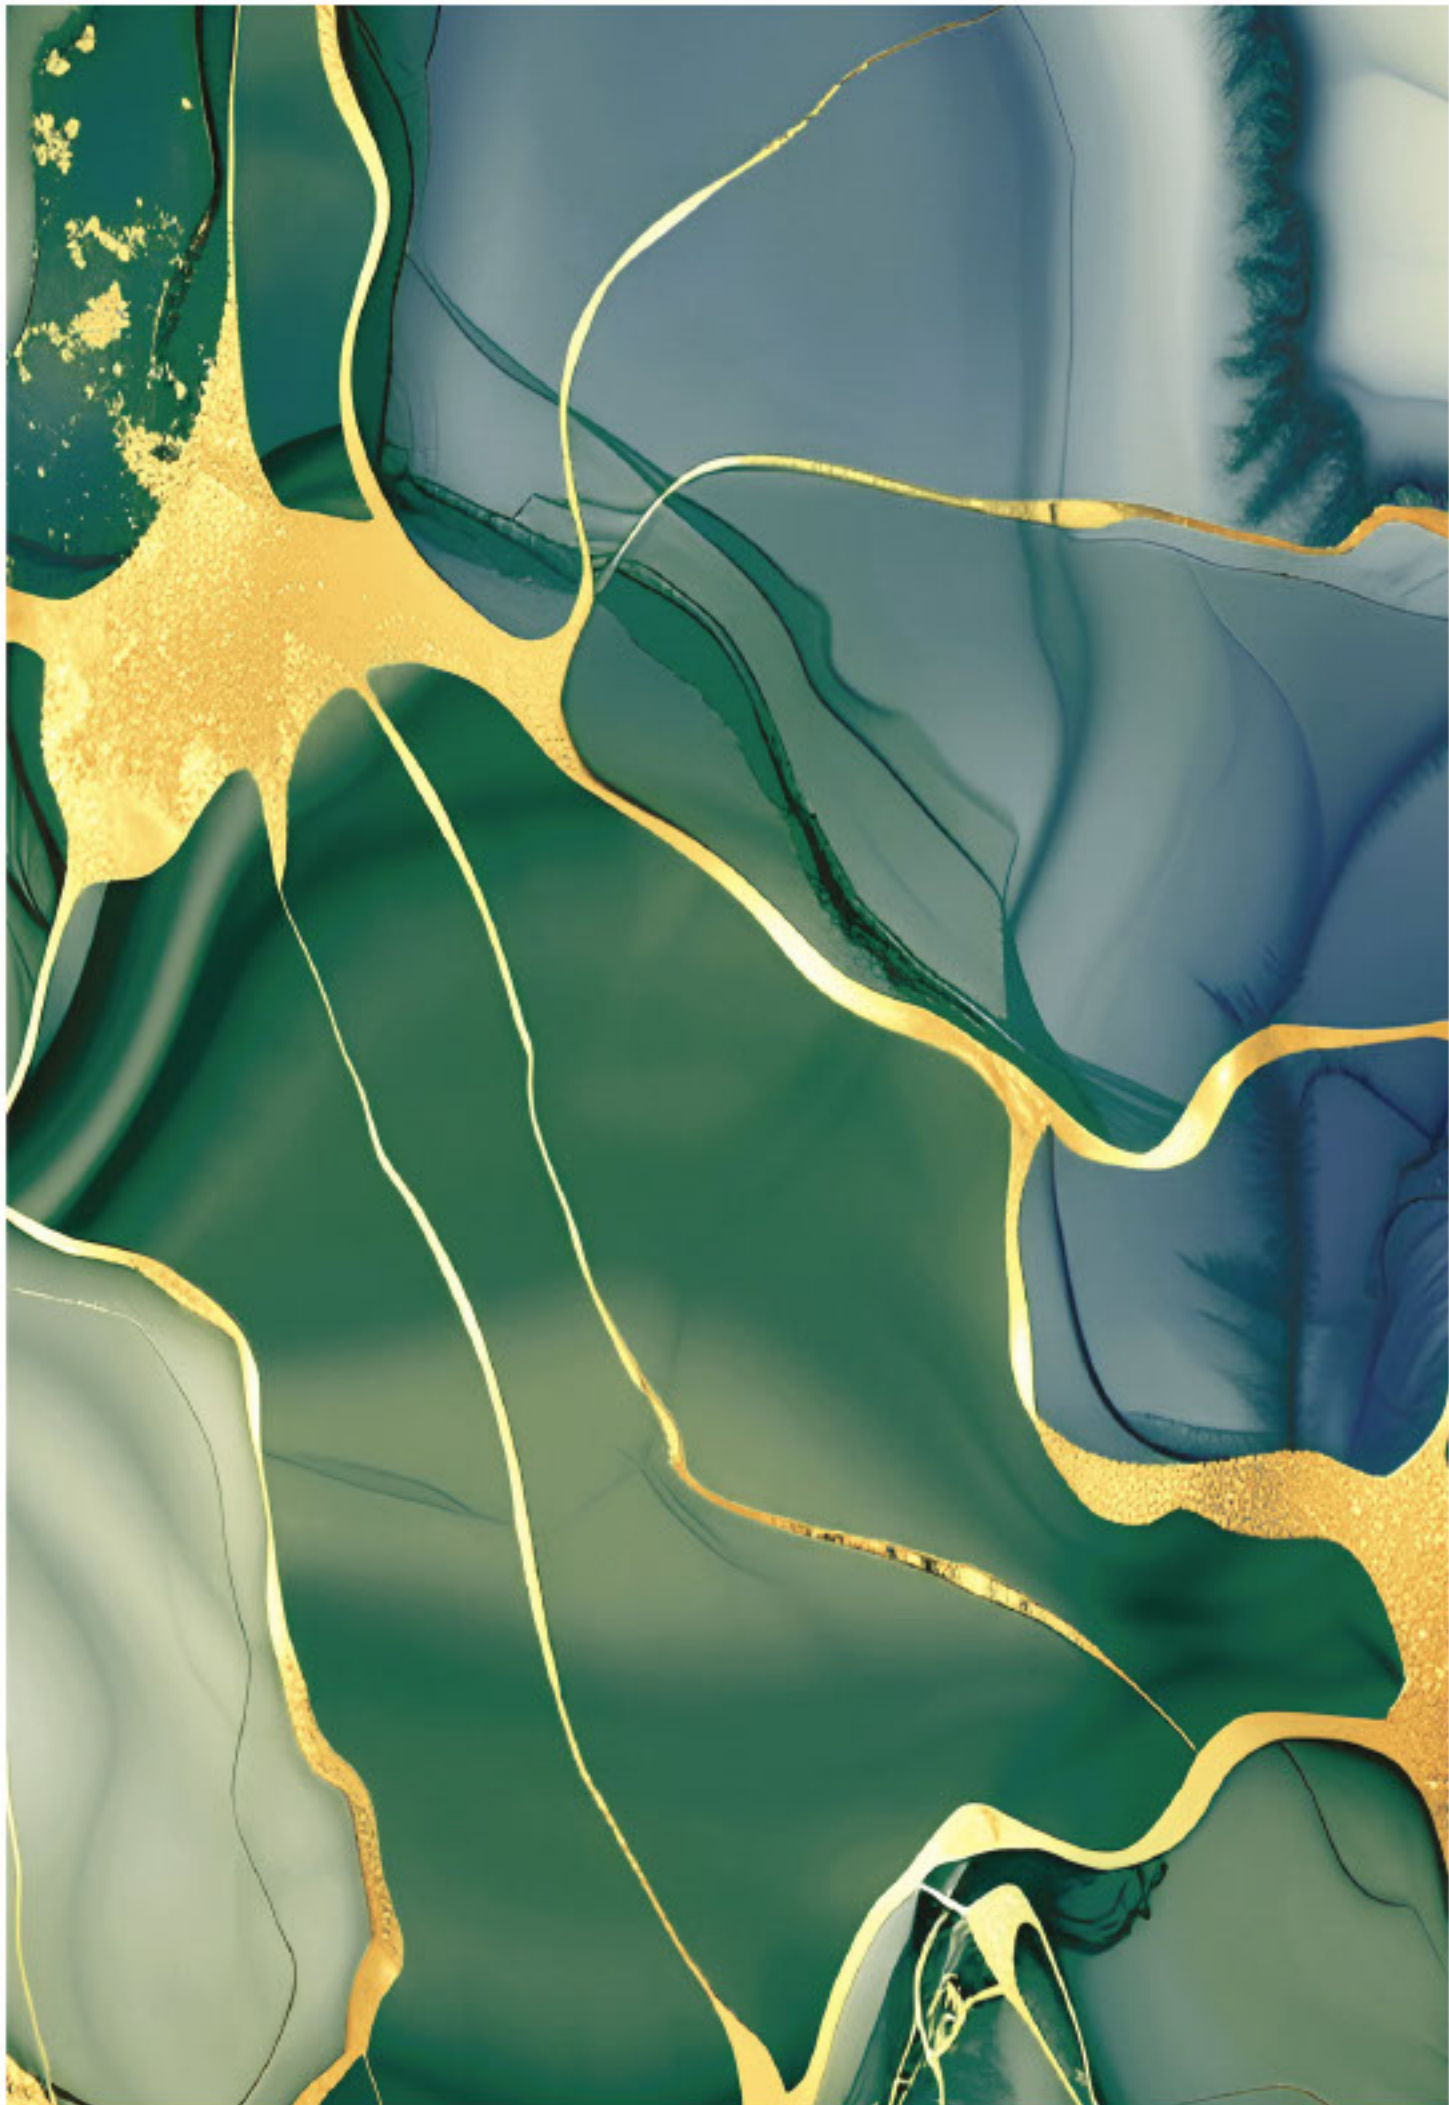

design:
Ruby Flame

Gres Porcelain Stoneware • Rectified

size- **600x600mm**
2x2' / 24"x24"

surface- **Matt Surface**

*The Shown Design Has A Random Pattern