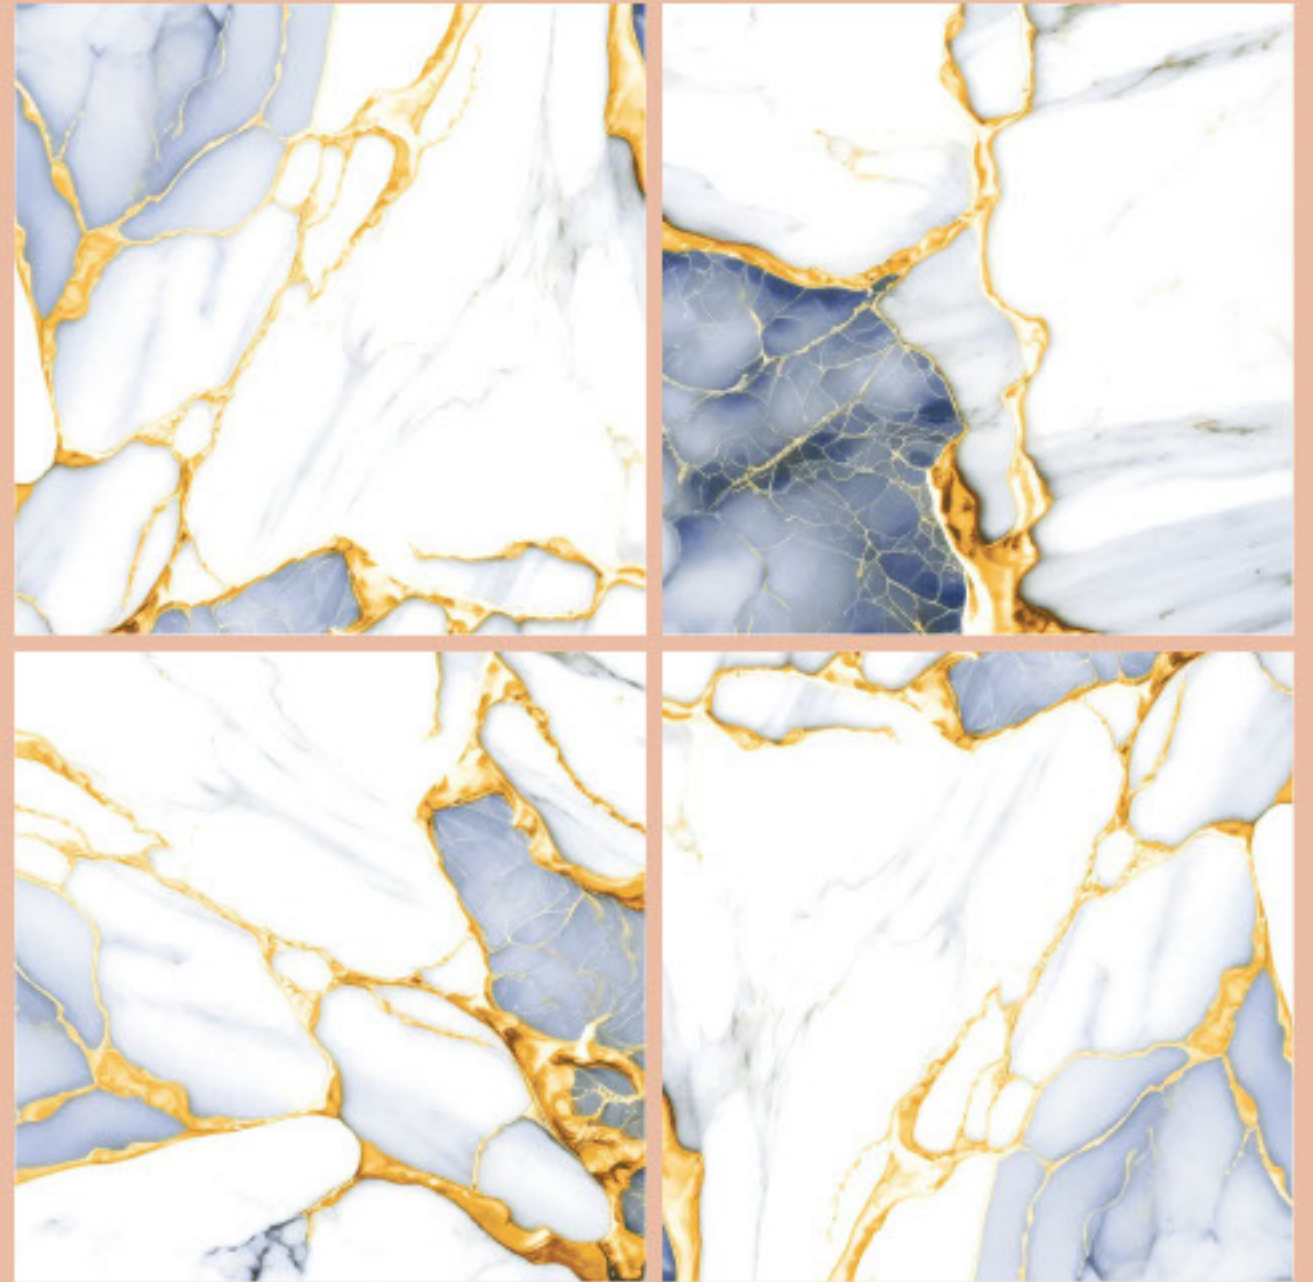

size- **600x600mm**
2x2' / 24"x24"

surface- **Matt Surface**

**The Shown Design Has A Random Pattern*

*#preview of: **ILLUSION GREY / 600x600mm / Matt Surface***

design:
Jade Spark

Gres Porcelain Stoneware • Rectified