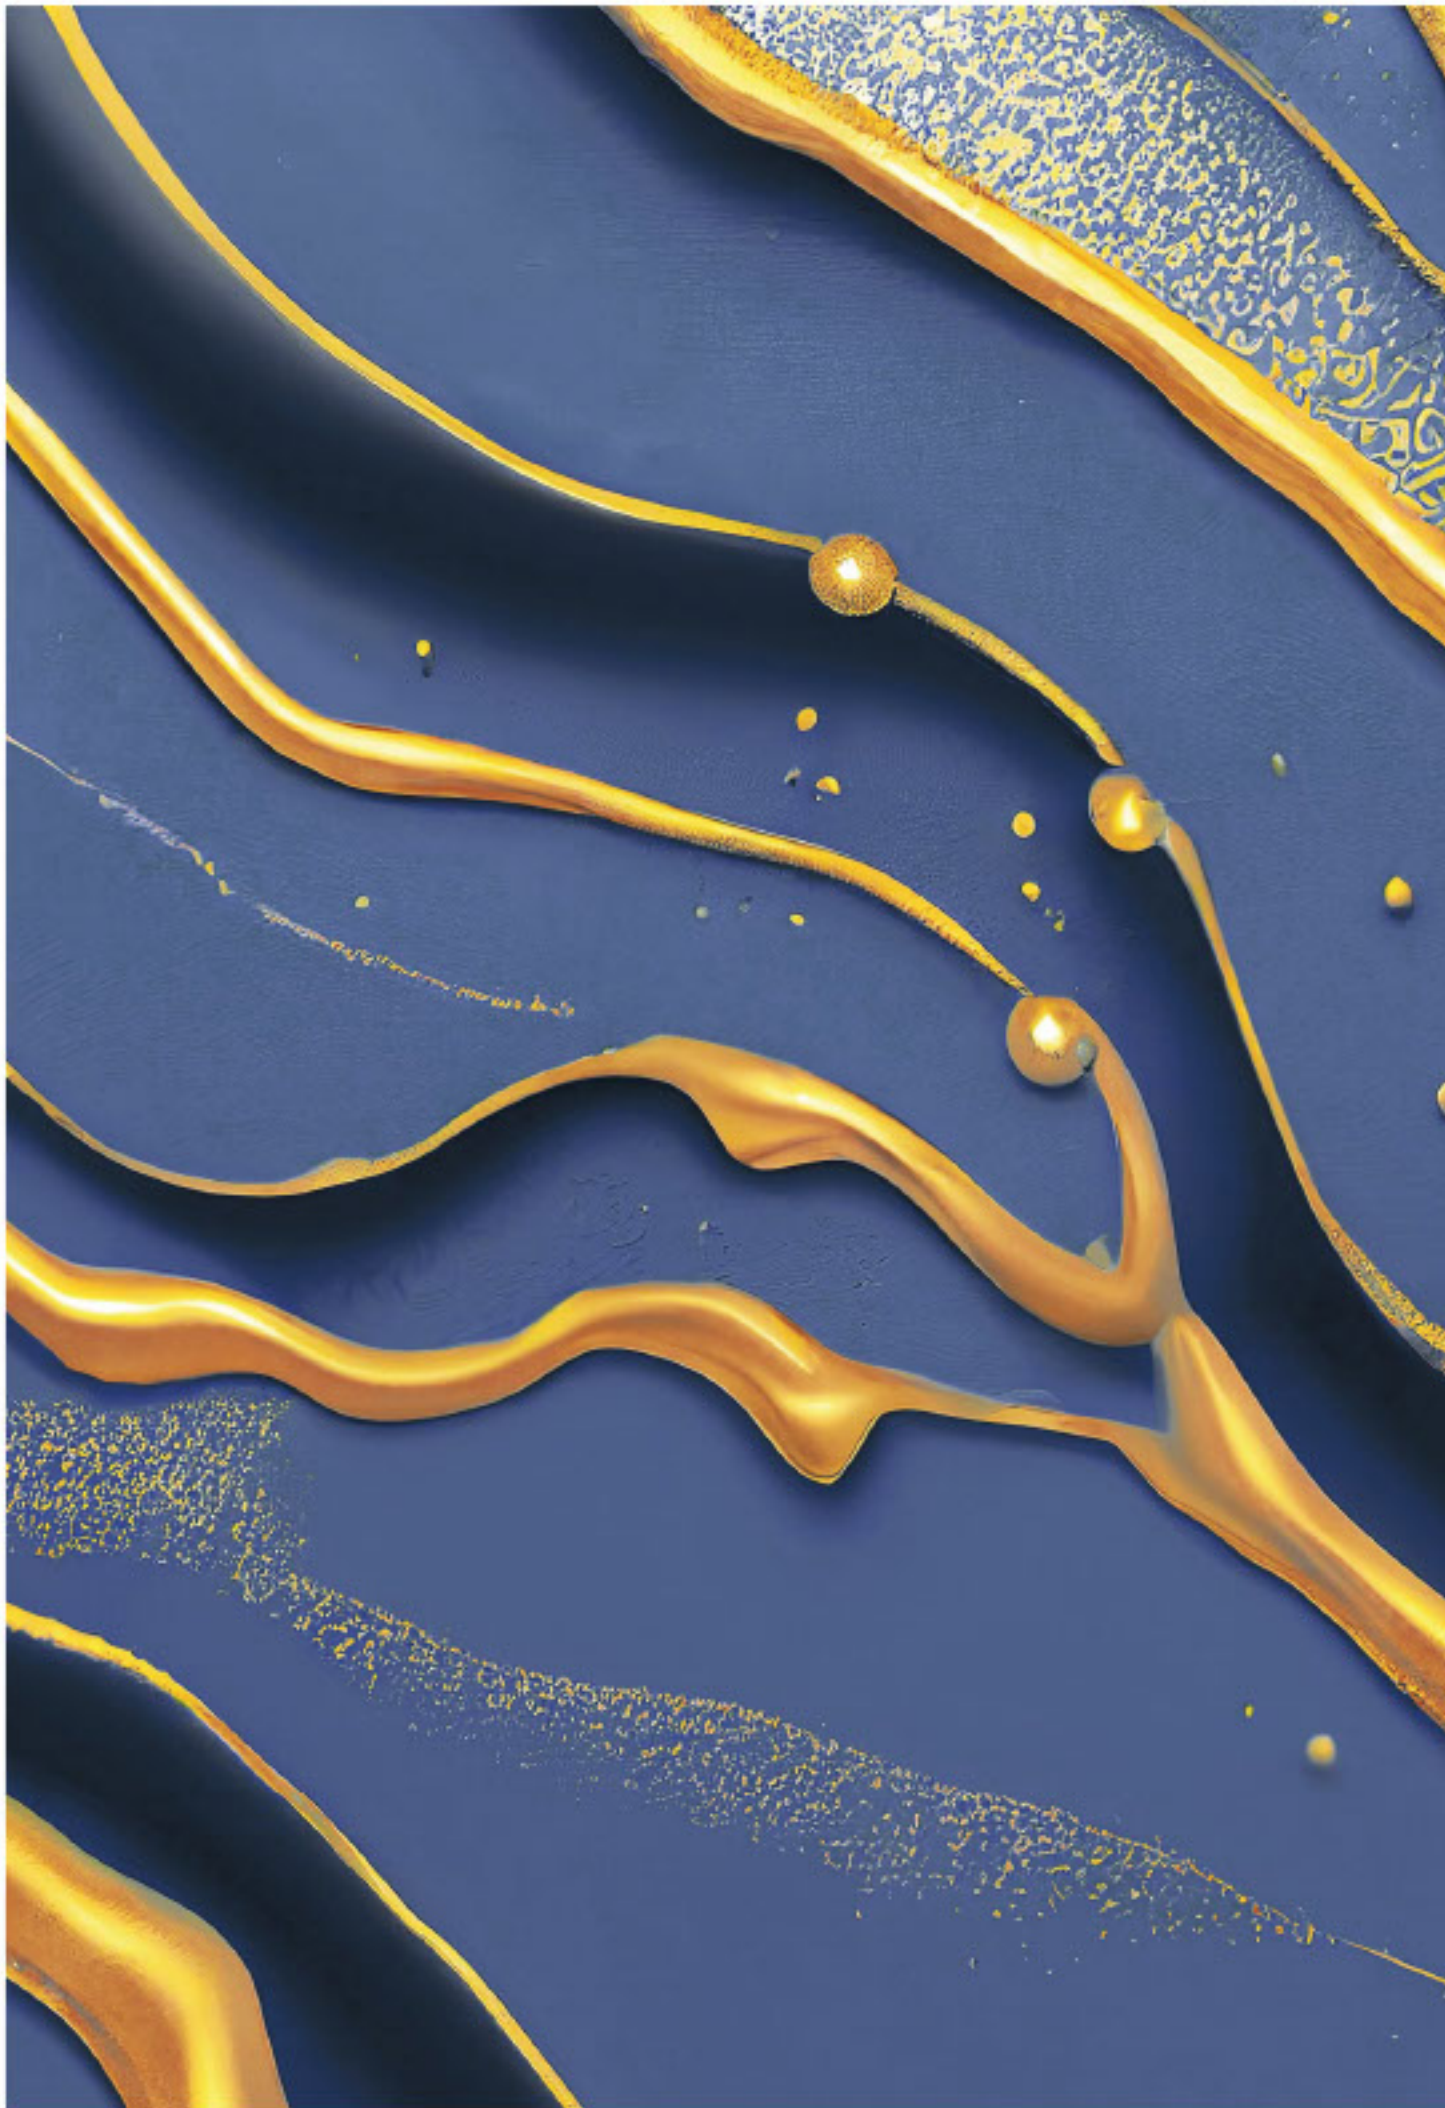

design:
Diamond Blue

Gres Porcelain Stoneware • Rectified

size- **600x600mm**
2x2' / 24"x24"

surface- **Matt Surface**

*The Shown Design Has A Random Pattern