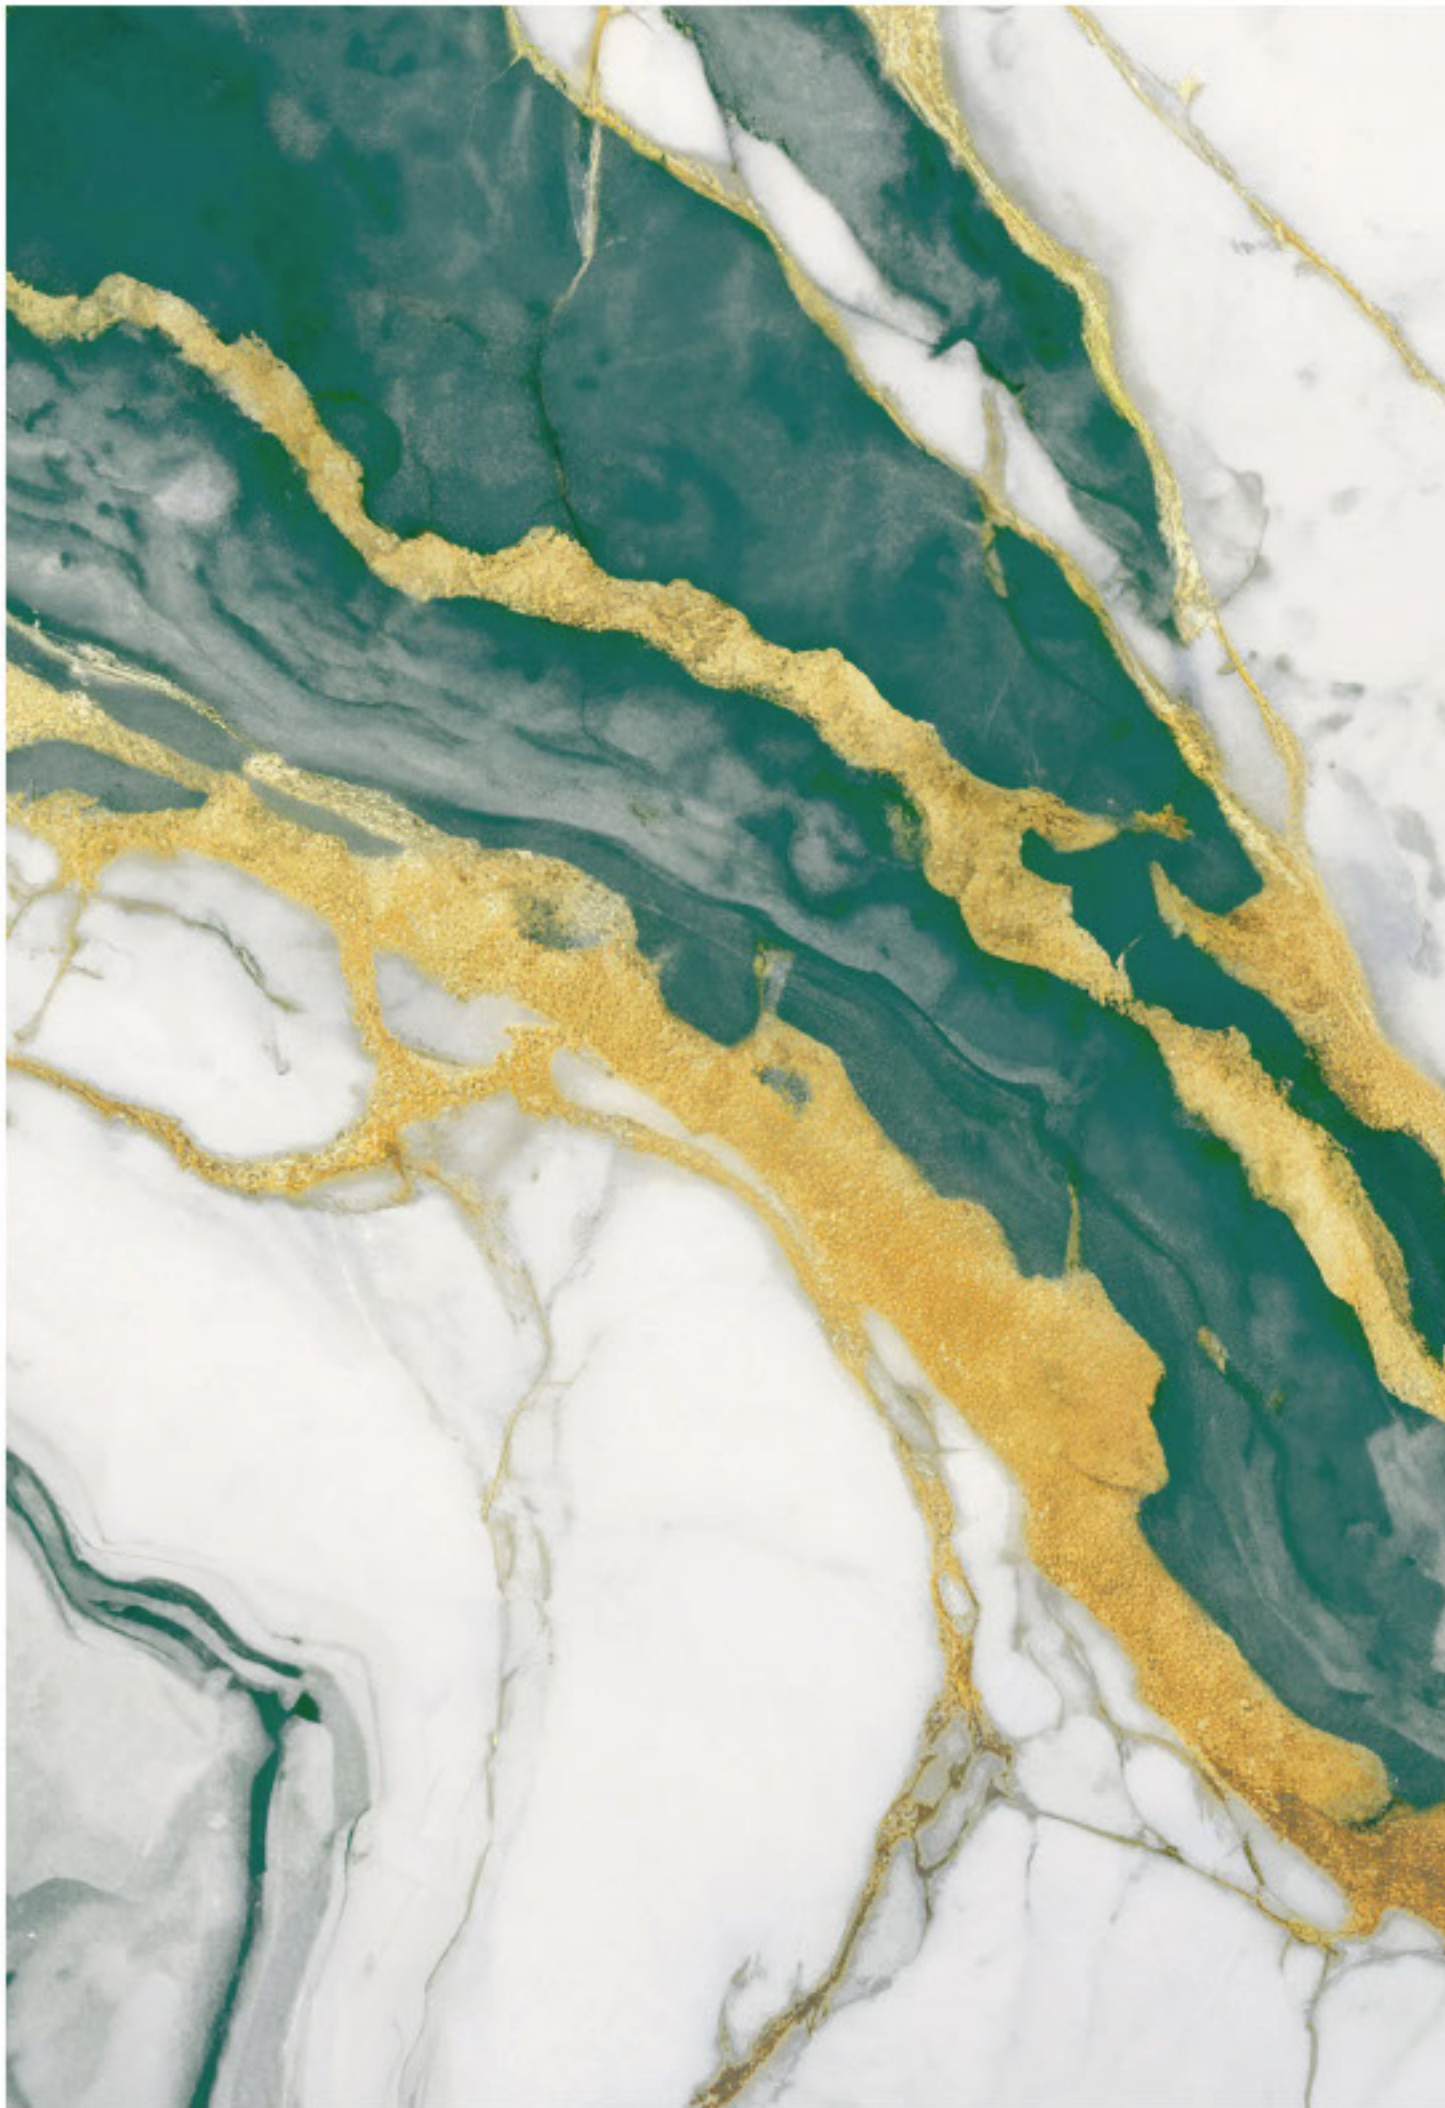

design:
Crystal Sphere

Gres Porcelain Stoneware • Rectified

size- **600x600mm**
2x2' / 24"x24"

surface- **Matt Surface**

*The Shown Design Has A Random Pattern