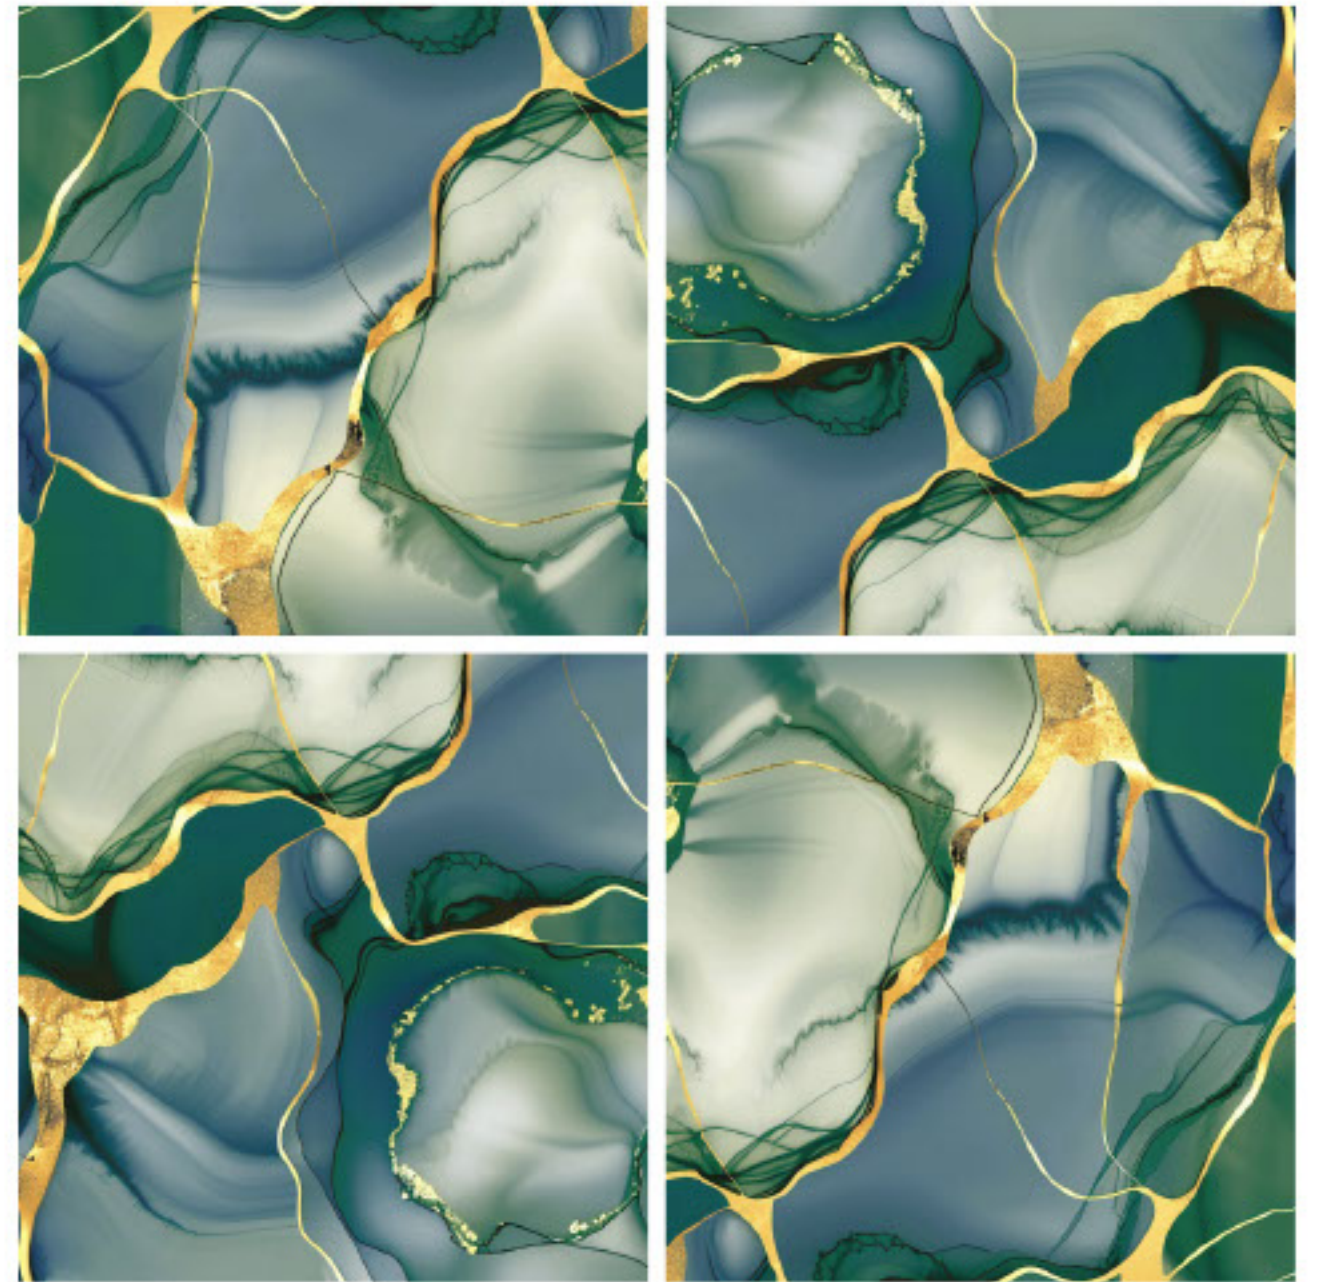

size- **600x600mm**
2x2' / 24"x24"

surface- **Matt Surface**

**The Shown Design Has A Random Pattern*

*#preview of: **RAVEN GOLD / 600x600mm / Matt Surface***

design:
Ruby Flame

Gres Porcelain Stoneware • Rectified