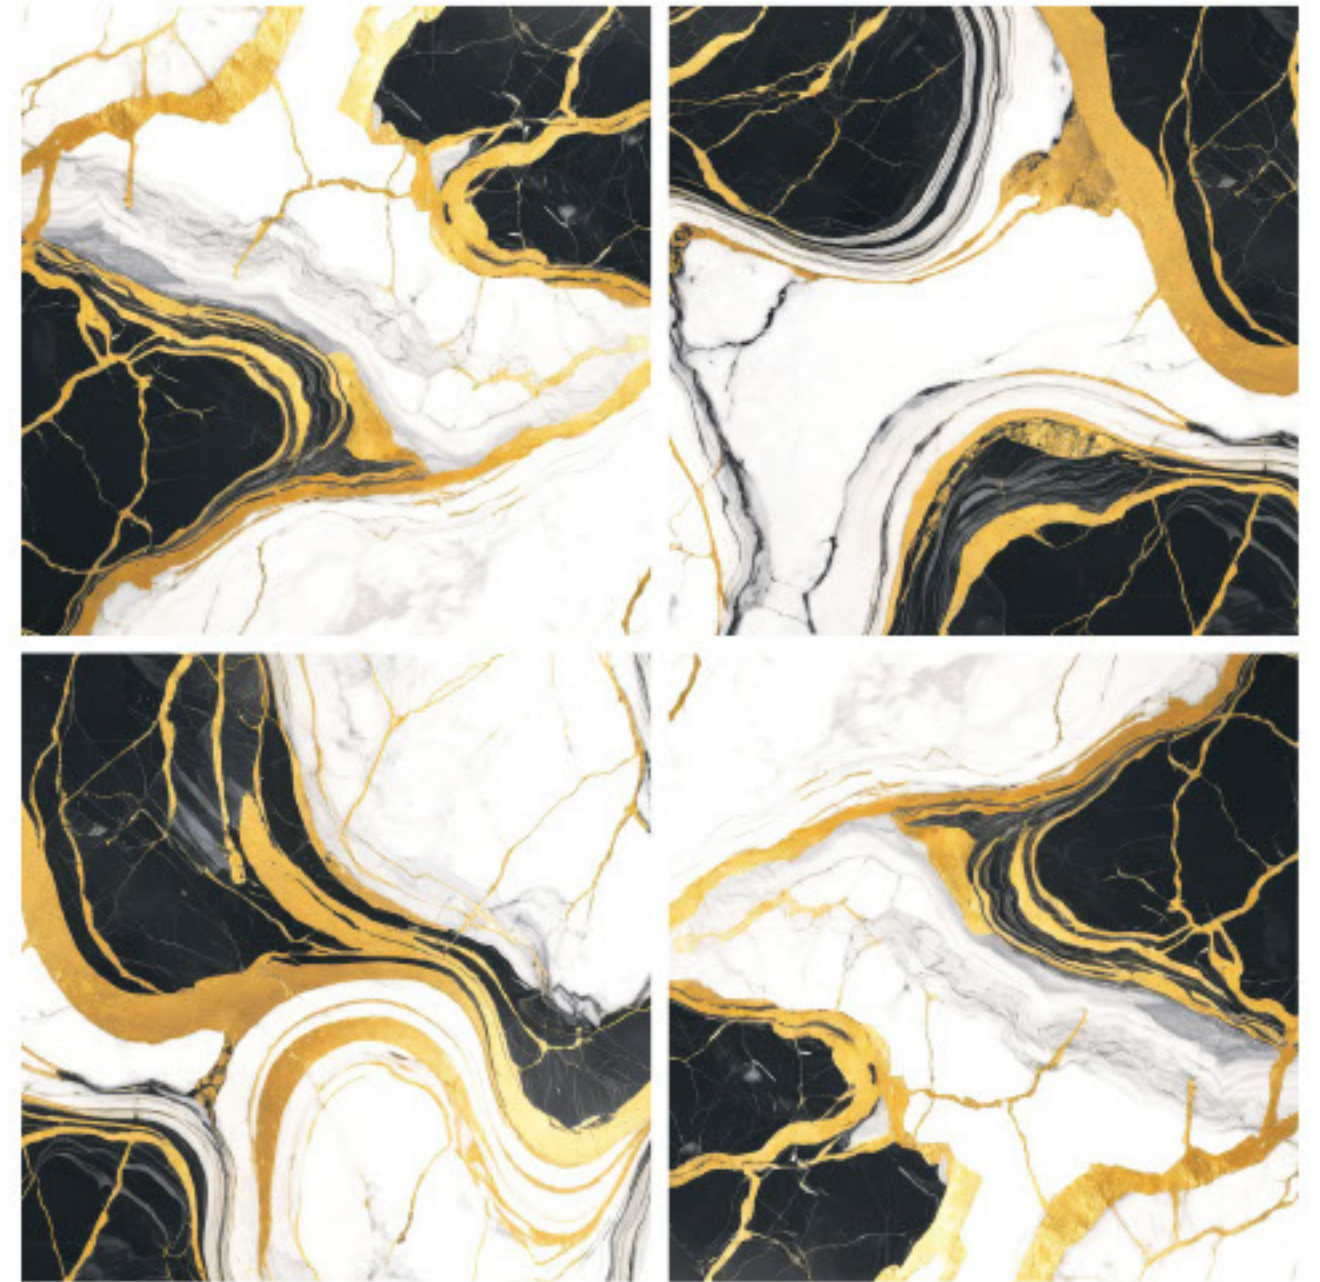

size- **600x600mm**
2x2' / 24"x24"

surface- **Matt Surface**

**The Shown Design Has A Random Pattern*

*#preview of: **SPRING SPARK / 600x600mm / Matt Surface***

design:
Sprinkle Black

Gres Porcelain Stoneware • Rectified