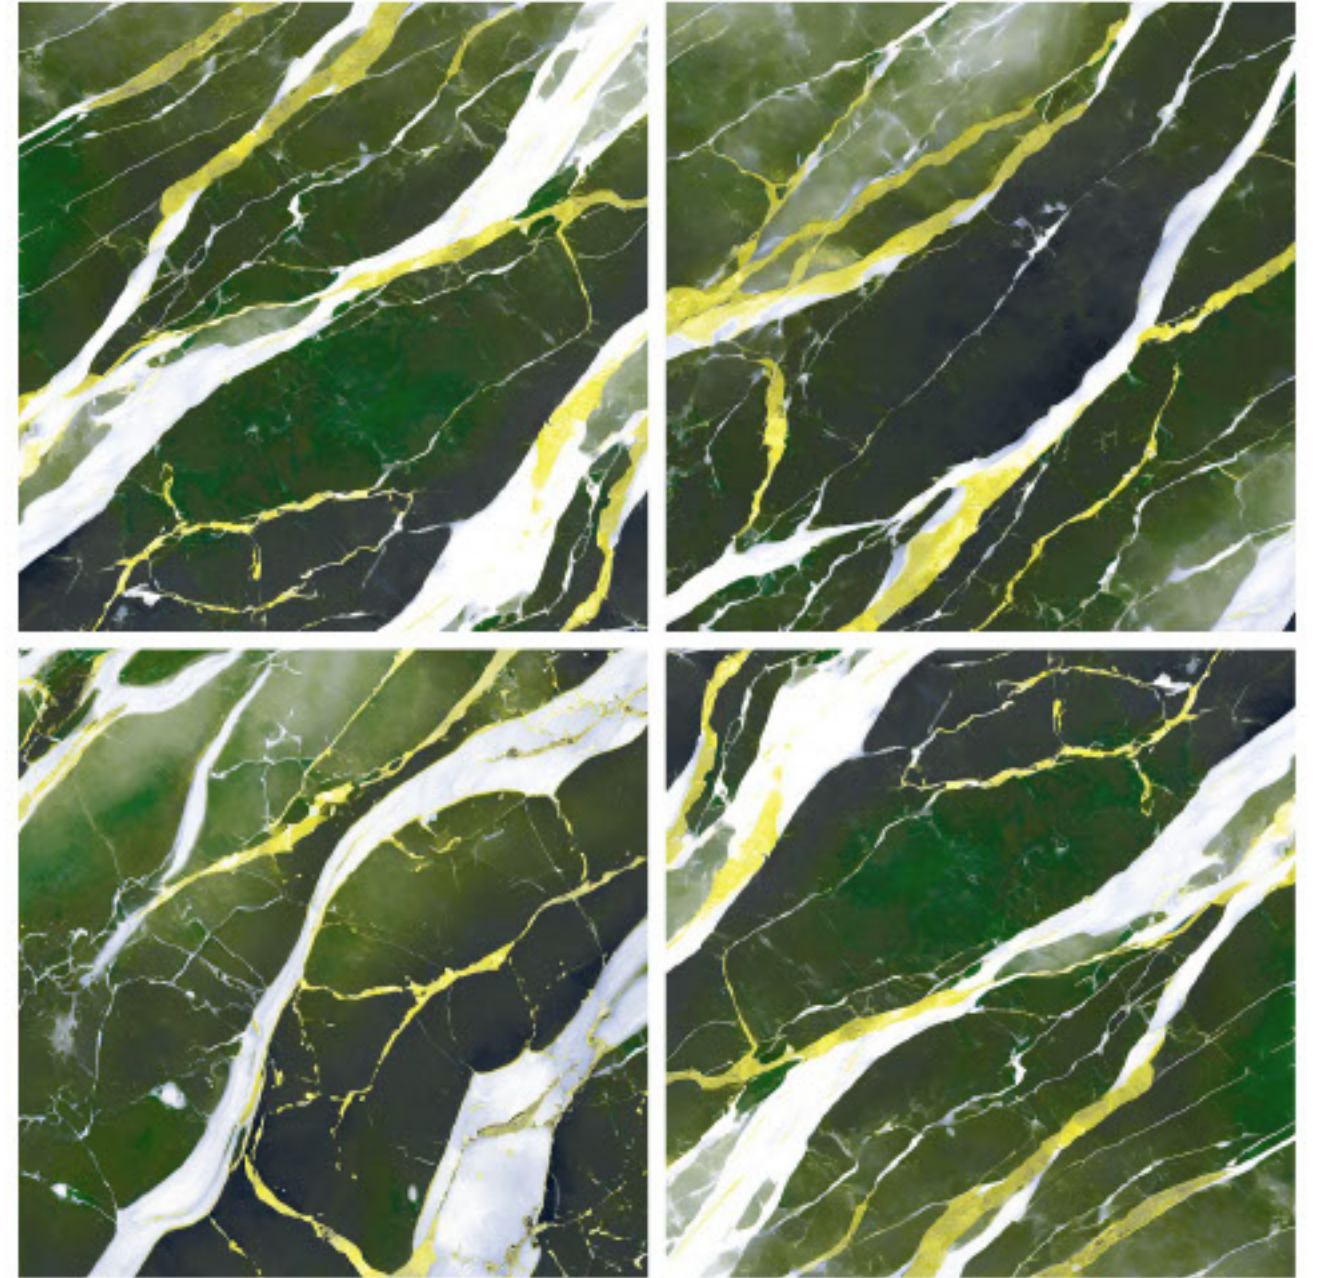

size- **600x600mm**
2x2' / 24"x24"

surface- **Matt Surface**

**The Shown Design Has A Random Pattern*

*#preview of: **SAPPHIRE SKY / 600x600mm / Matt Surface***

design:
Spring Spark

Gres Porcelain Stoneware • Rectified