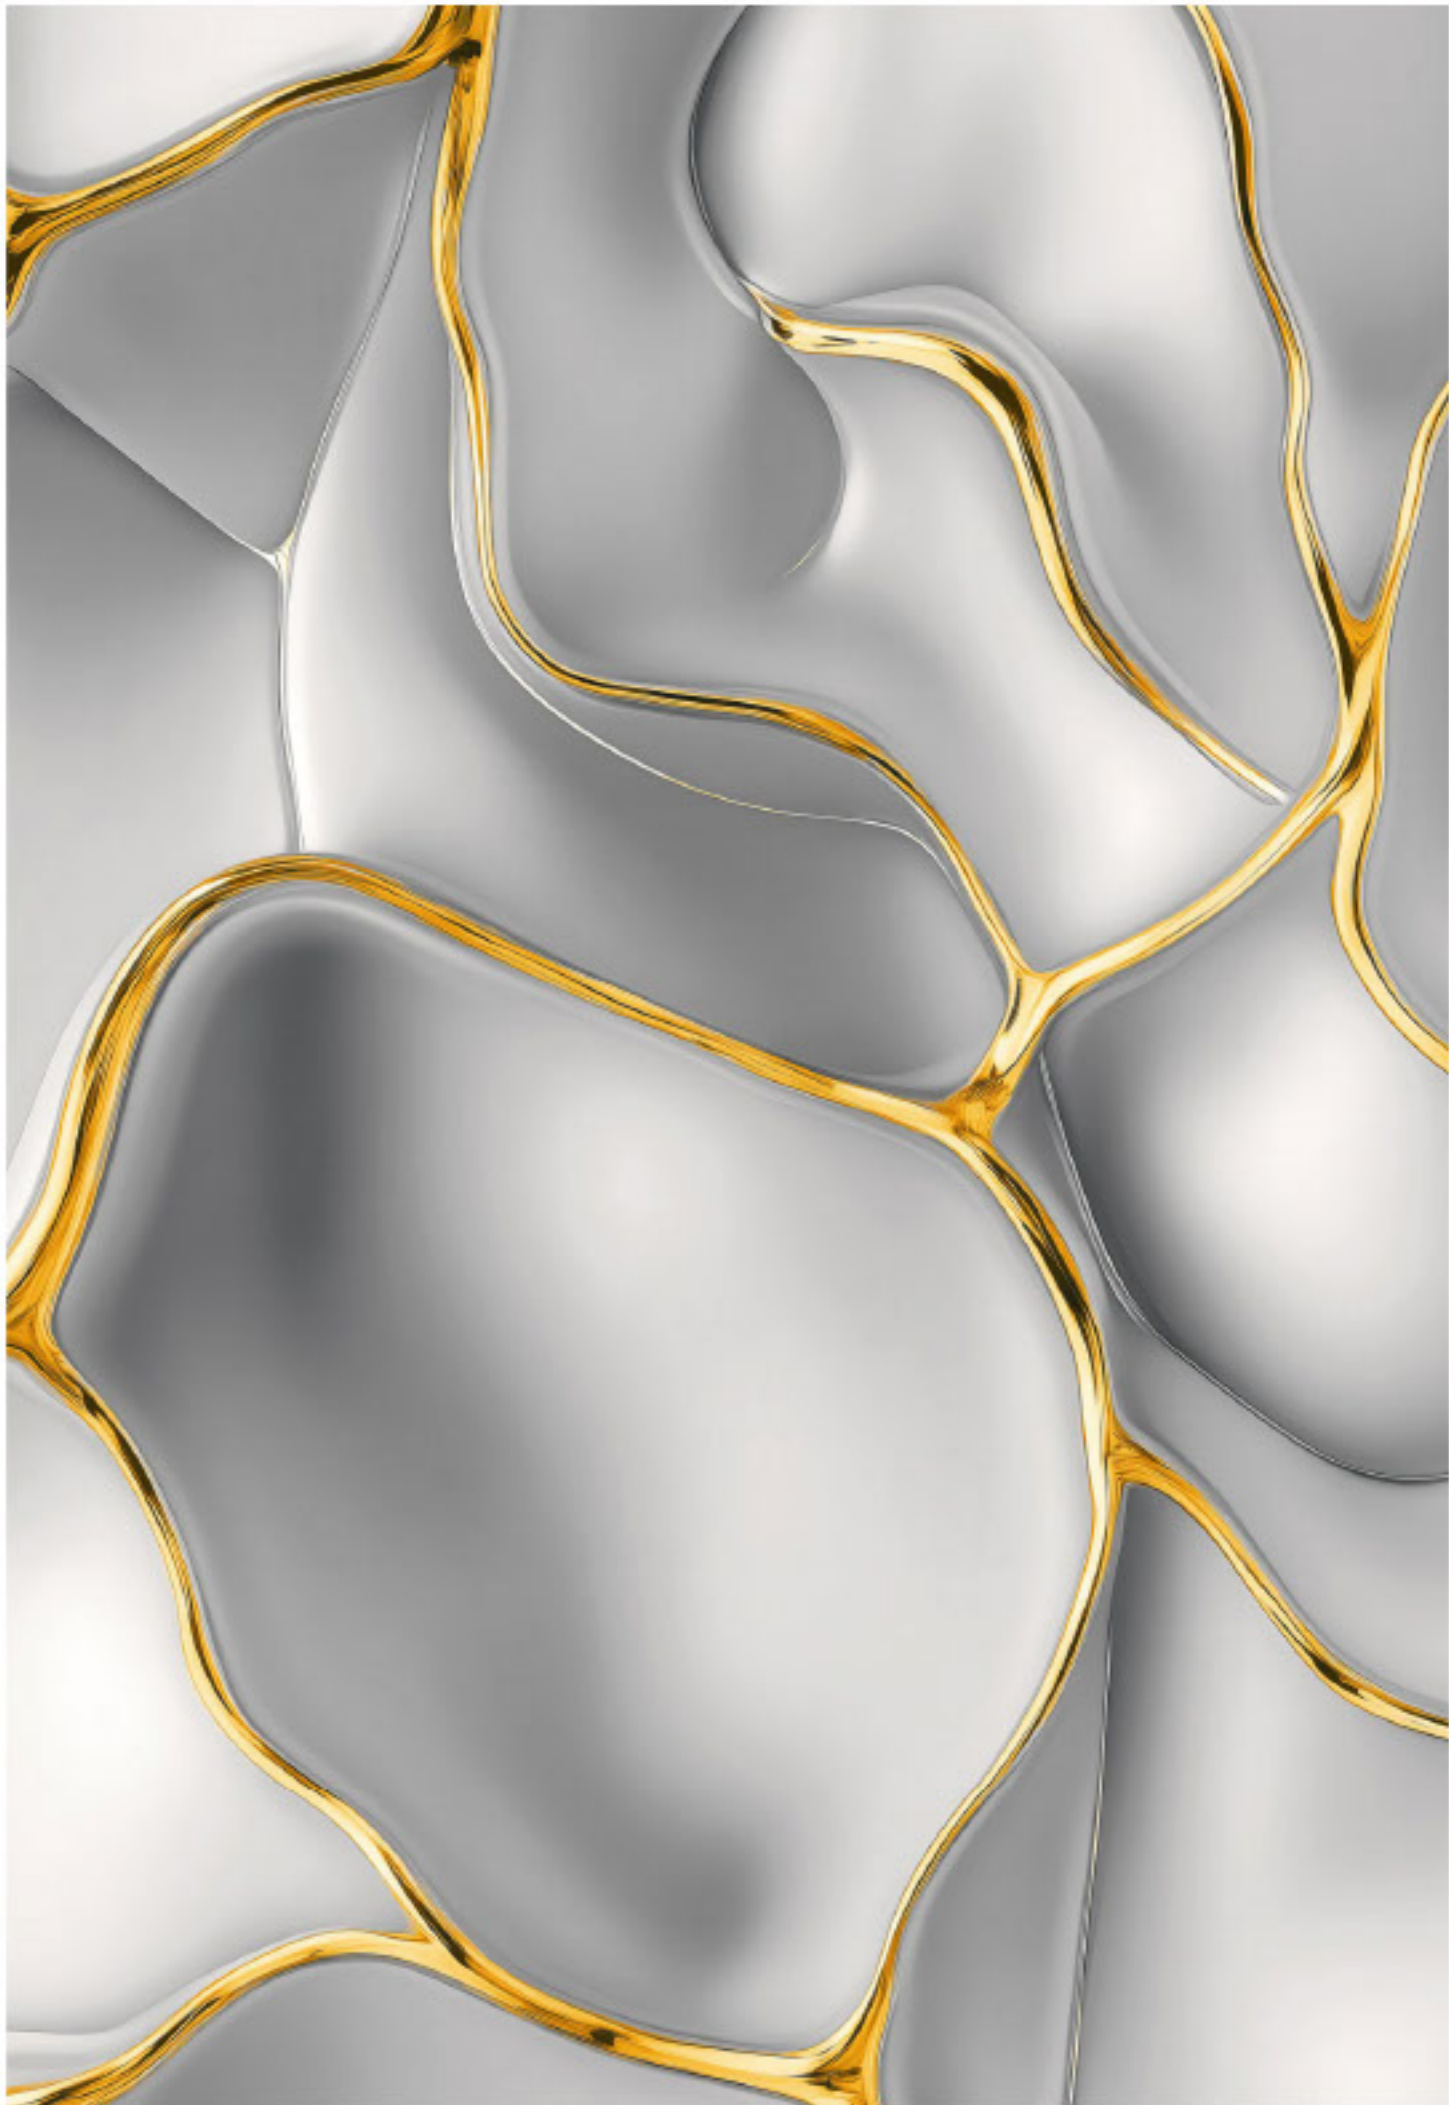

design:

Topaz Silver

Gres Porcelain Stoneware • Rectified

size- **600x600mm**
2x2' / 24"x24"

surface- **Matt Surface**

*The Shown Design Has A Random Pattern