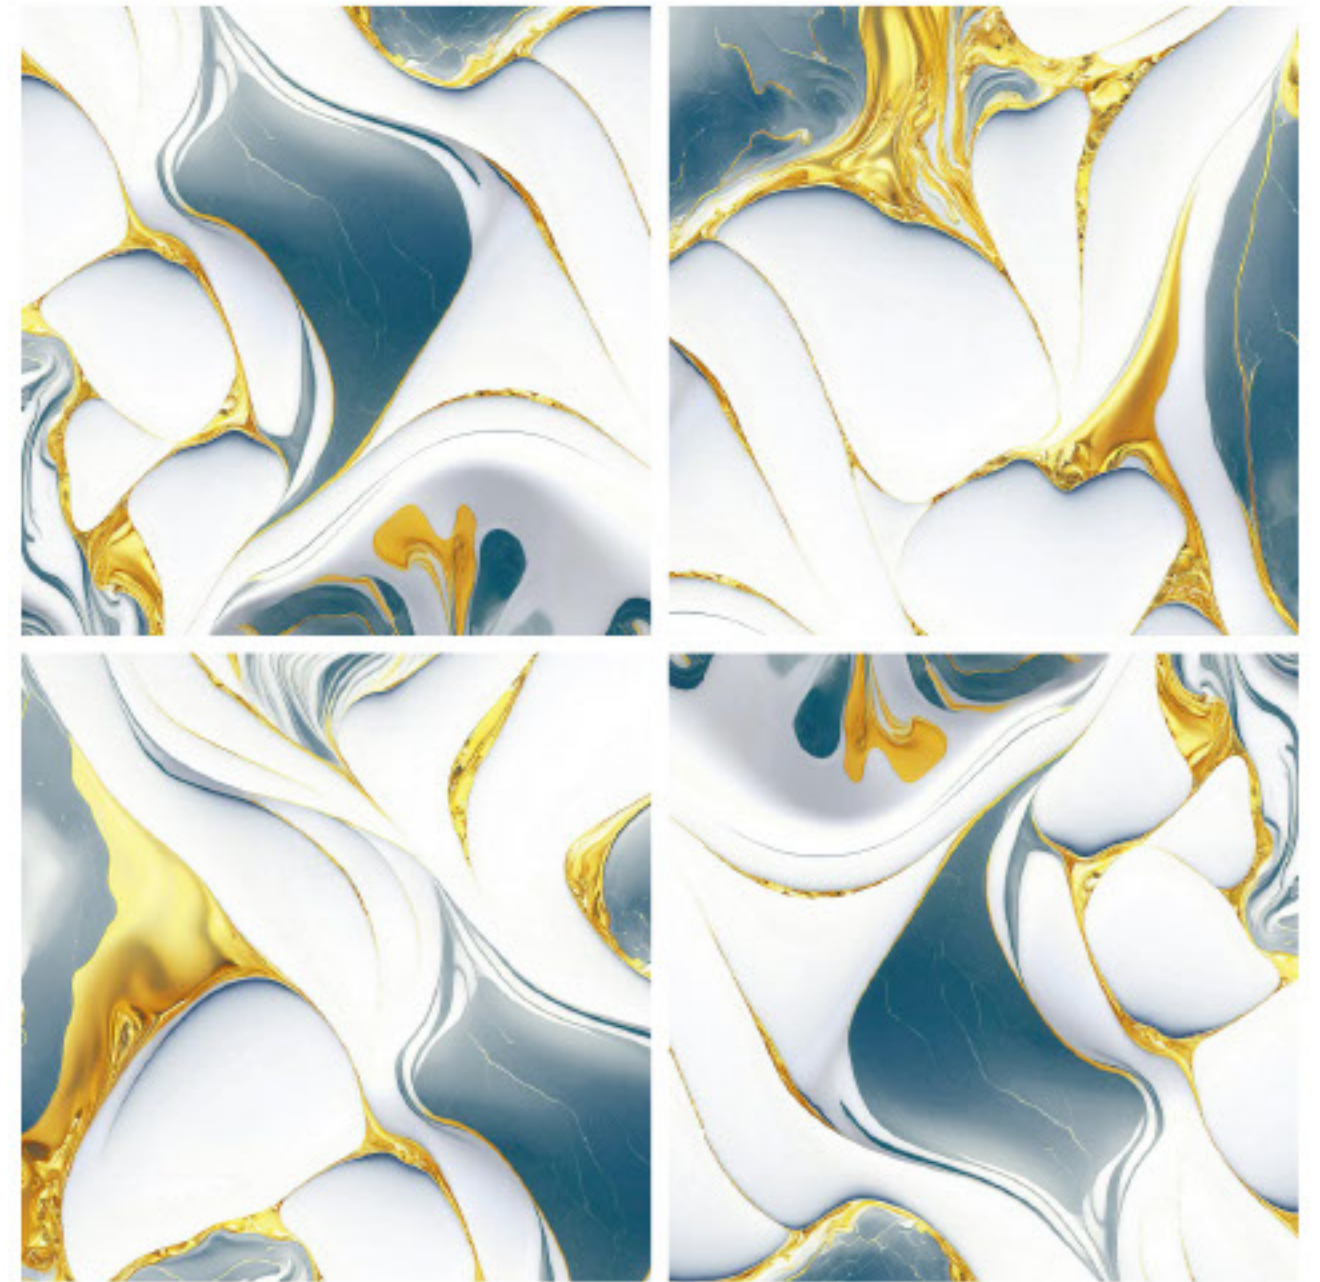

size- **600x600mm**
2x2' / 24"x24"

surface- **Matt Surface**

**The Shown Design Has A Random Pattern*

*#preview of: **OCEAN WAVE / 600x600mm / Matt Surface***

design:
Opal Gleam

Gres Porcelain Stoneware • Rectified