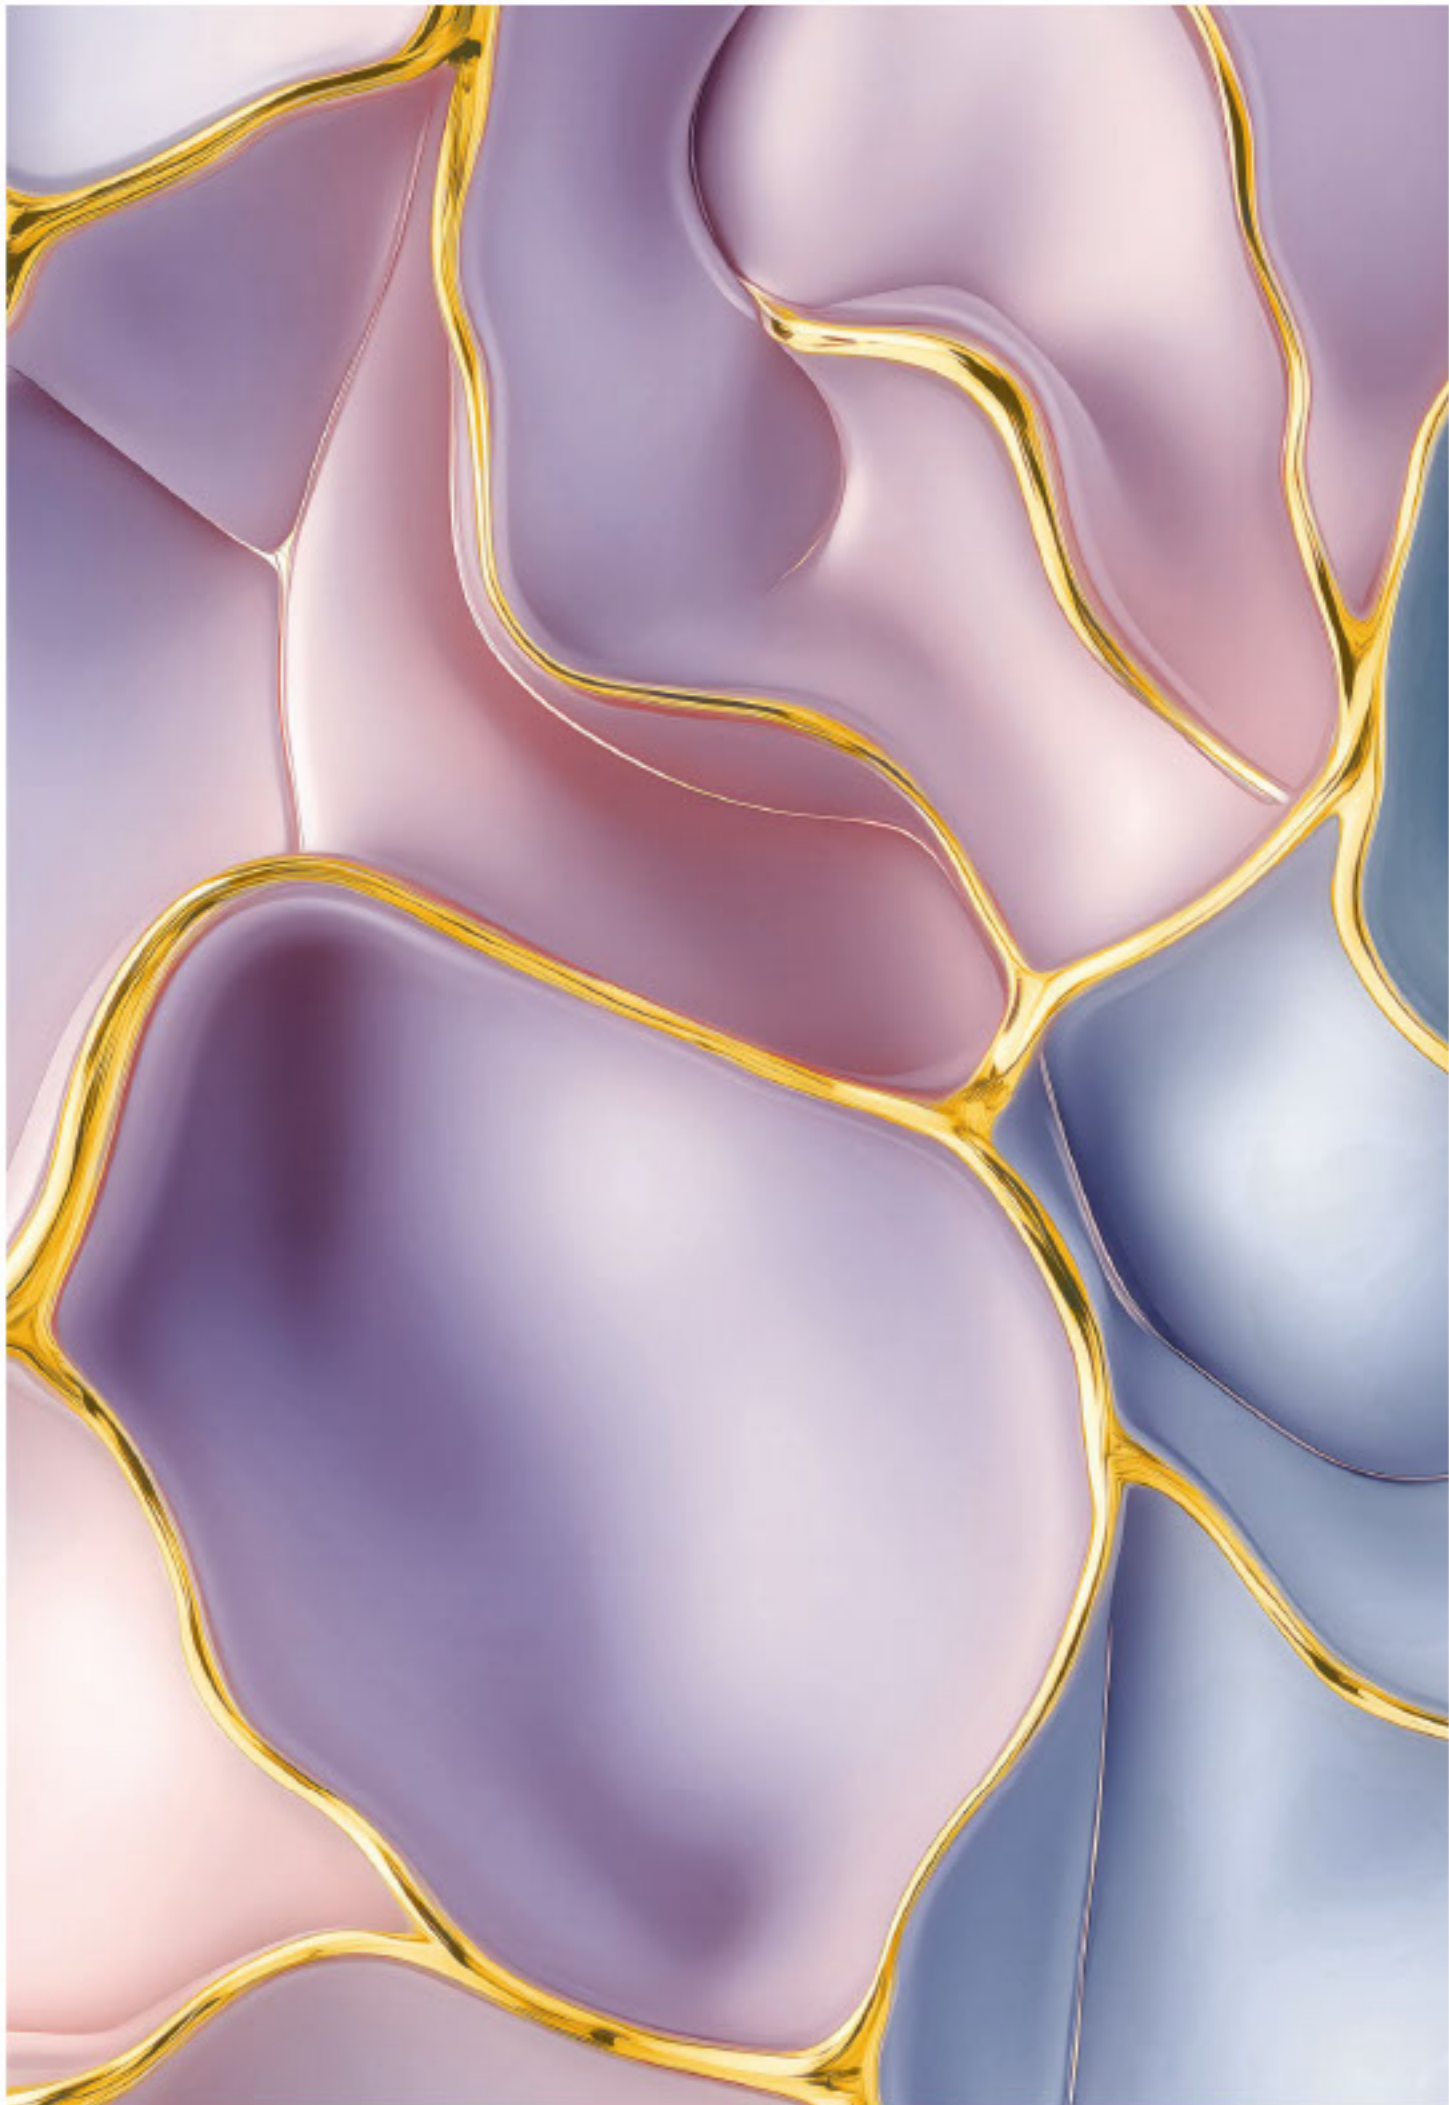

size- **600x600mm**
2x2' / 24"x24"

surface- **Matt Surface**

**The Shown Design Has A Random Pattern*

*#preview of: **SPRING SPARK / 600x600mm / Matt Surface***

design:
Sprinkle Black

Gres Porcelain Stoneware • Rectified

size- **600x600mm**
2x2' / 24"x24"

surface- **Matt Surface**

**The Shown Design Has A Random Pattern*

*#preview of: **SPRINKLE BLACK / 600x600mm / Matt Surface***

design:
Sprinkle Red

Gres Porcelain Stoneware • Rectified

size- **600x600mm**
2x2' / 24"x24"

surface- **Matt Surface**

**The Shown Design Has A Random Pattern*

*#preview of: **SPRINKLE RED / 600x600mm / Matt Surface***

design:

Topaz Oyster

Gres Porcelain Stoneware • Rectified