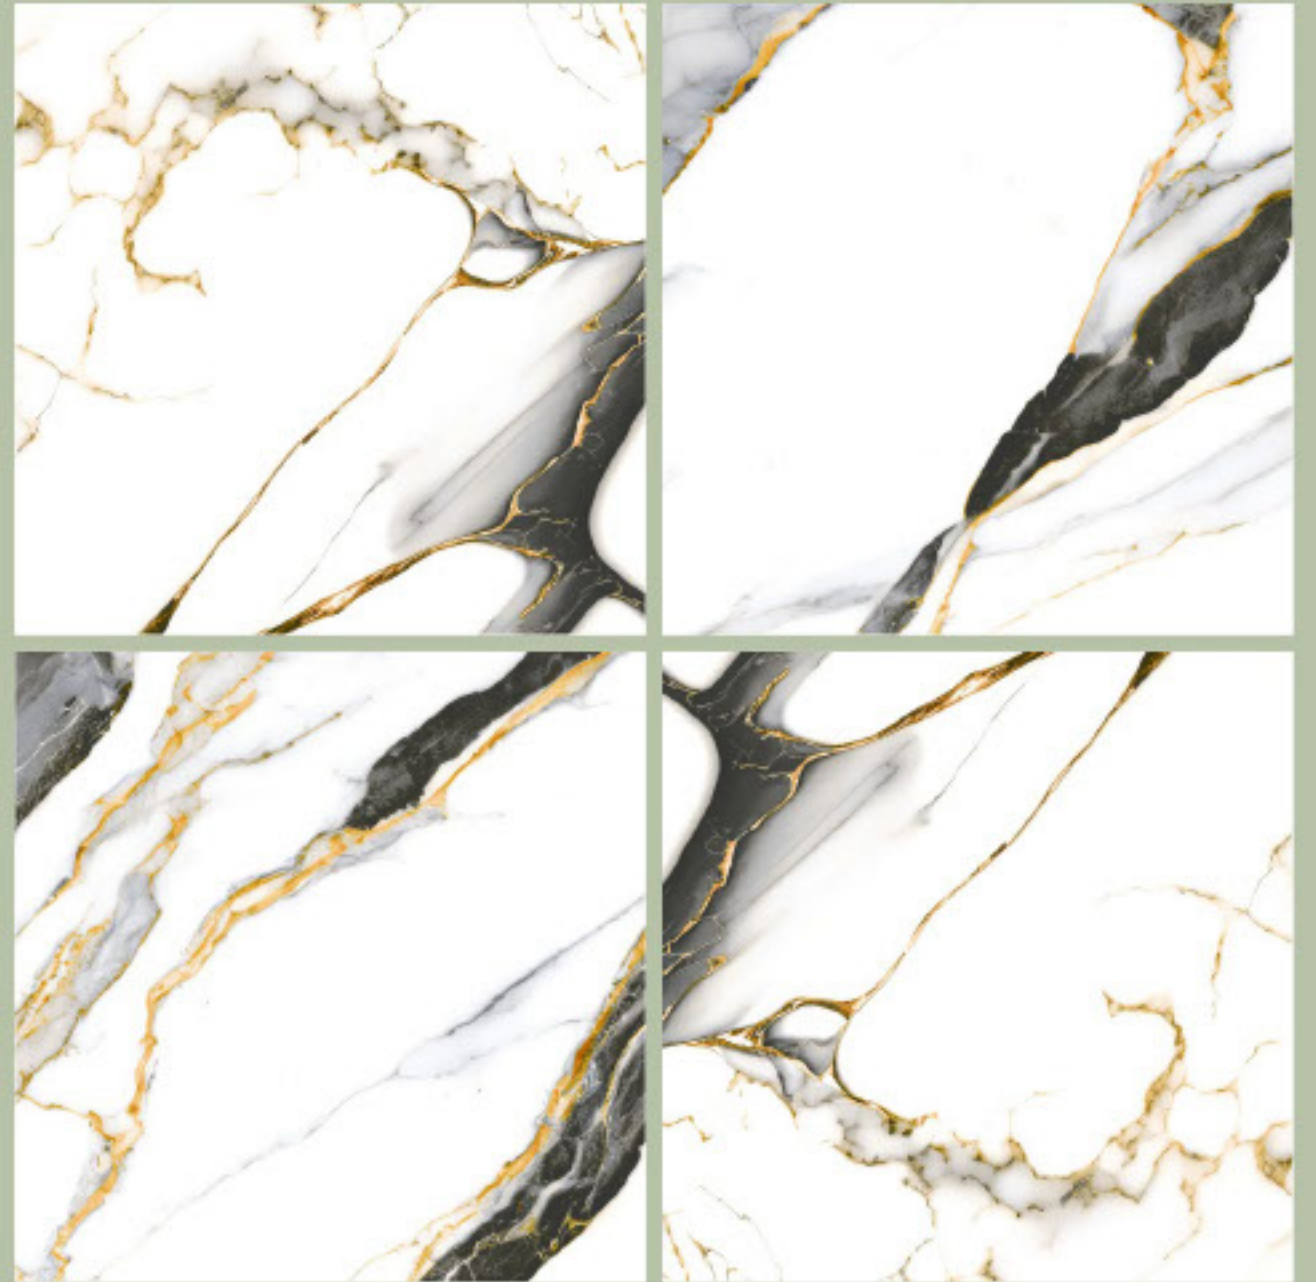

size- **600x600mm**
2x2' / 24"x24"

surface- **Matt Surface**

**The Shown Design Has A Random Pattern*

*#preview of: **JADE SPARK / 600x600mm / Matt Surface***

design:
Lightning Strike

Gres Porcelain Stoneware • Rectified