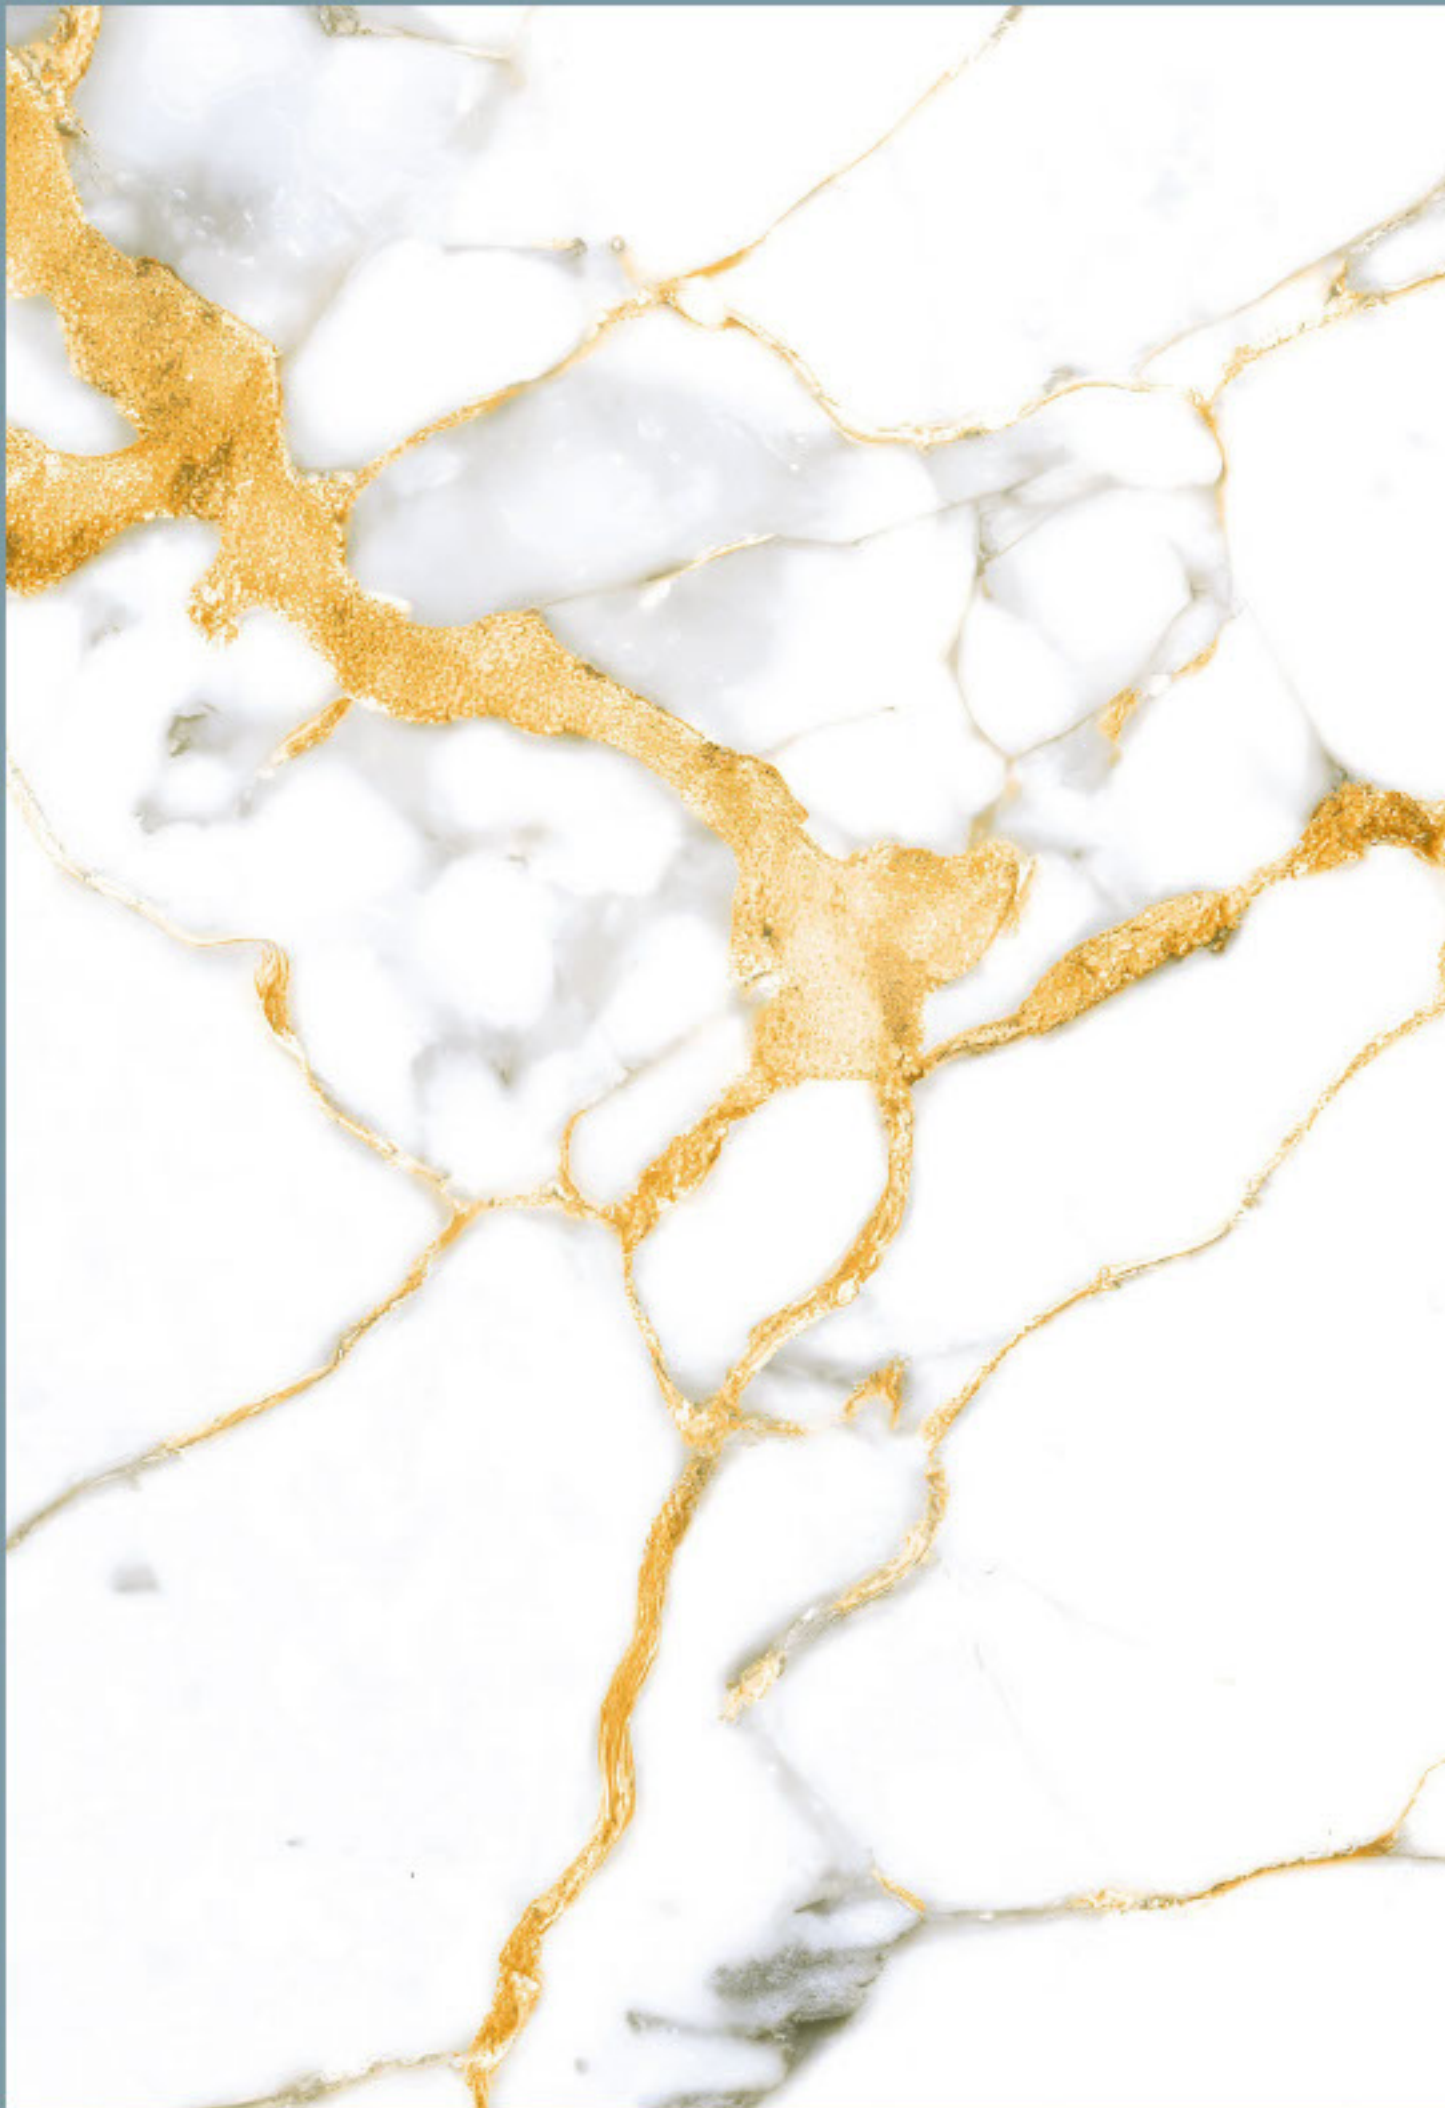

*#preview of: **Seastone Aqua / 600x600mm / Matt Surface***