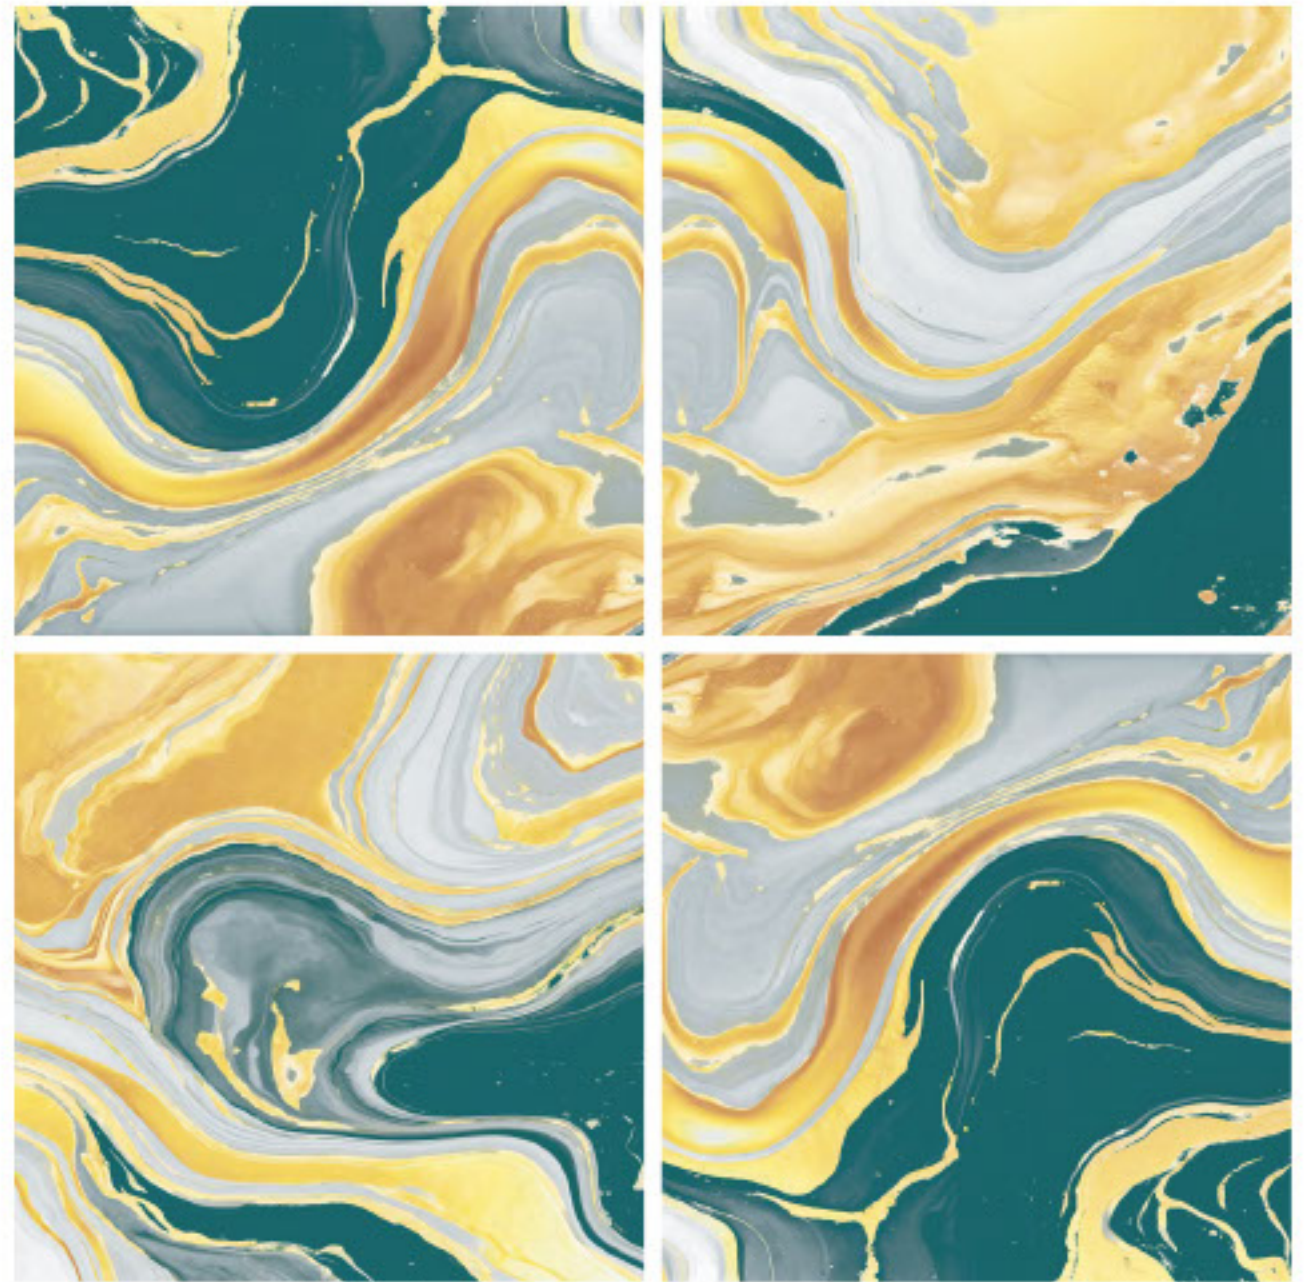

size- **600x600mm**
2x2' / 24"x24"

surface- **Matt Surface**

**The Shown Design Has A Random Pattern*

*#preview of: **TURQUOISE BLUE / 600x600mm / Matt Surface***

design:

Turquoise Teal

Gres Porcelain Stoneware • Rectified