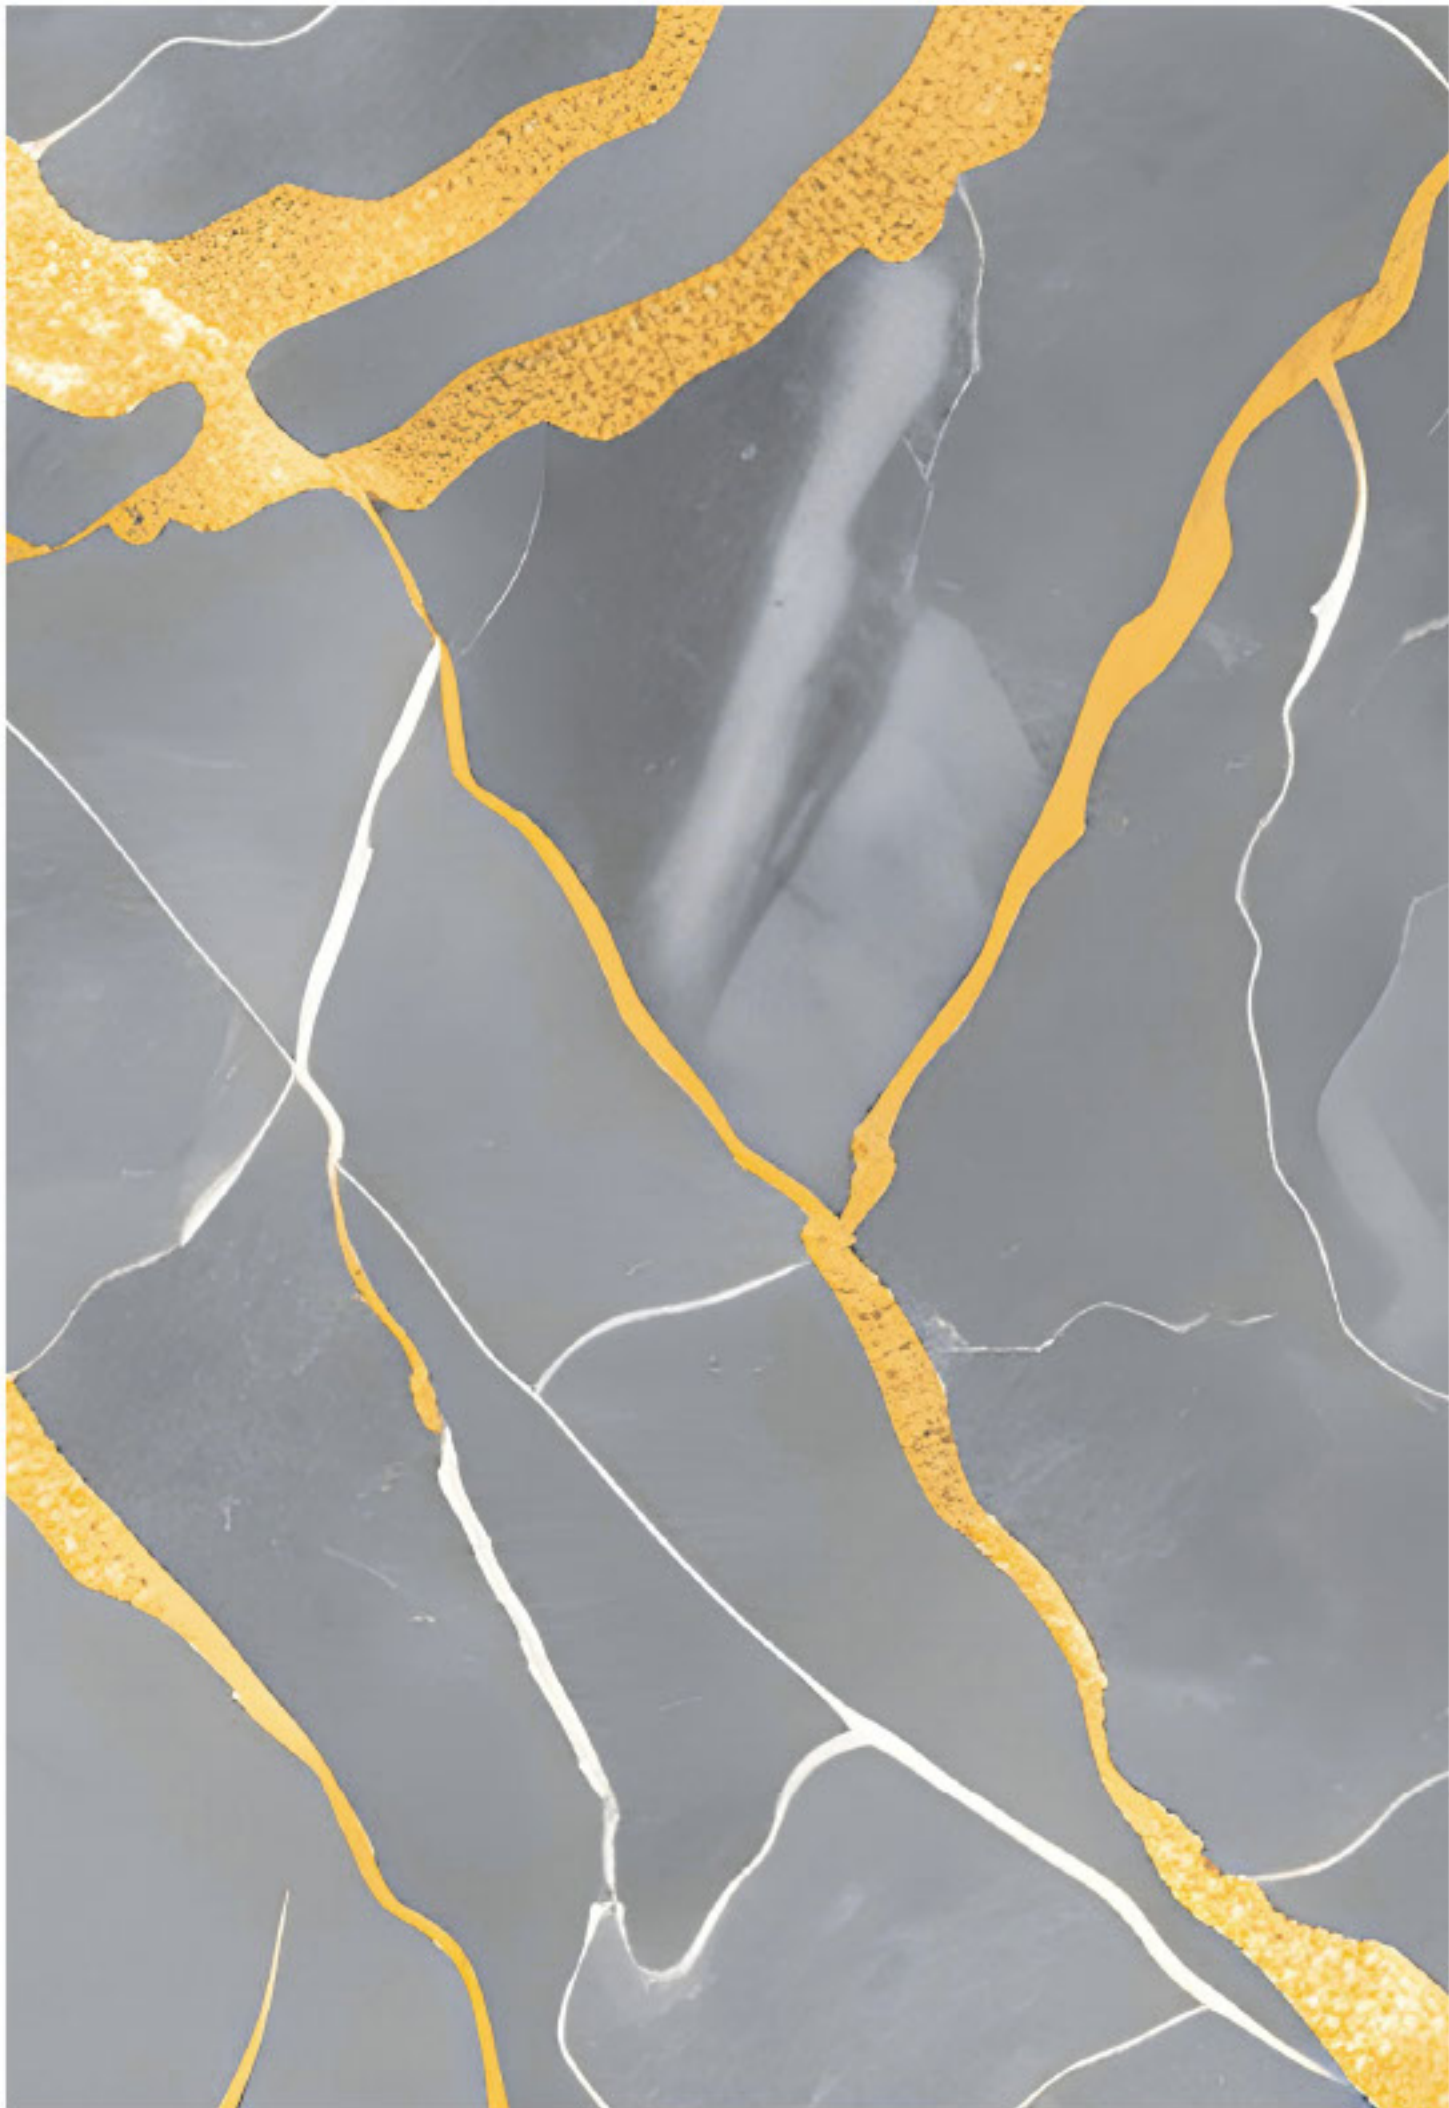

design:

Azure Swirl

Gres Porcelain Stoneware • Rectified

size- **600x600mm**
2x2' / 24"x24"

surface- **Matt Surface**

*The Shown Design Has A Random Pattern