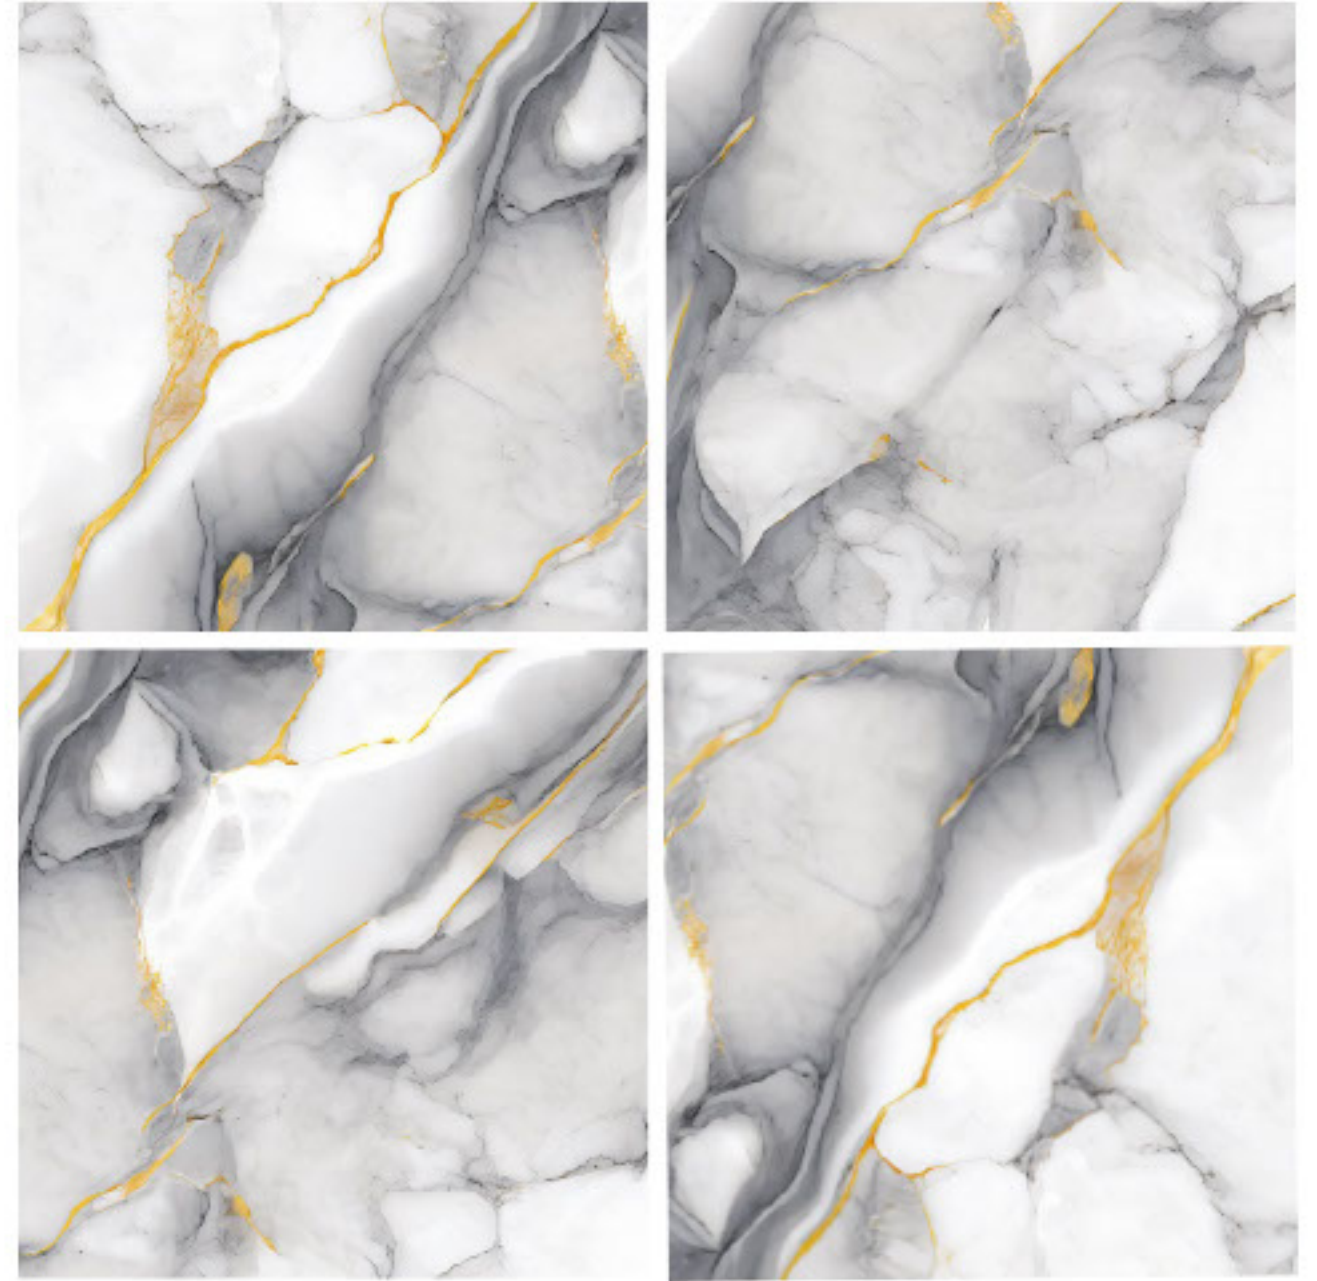

size- **600x600mm**
2x2' / 24"x24"

surface- **Matt Surface**

****The Shown Design Has A Random Pattern***

*#preview of: **MARIAN MINT / 600x600mm / Matt Surface***

design:
Mountain Mist

Gres Porcelain Stoneware • Rectified