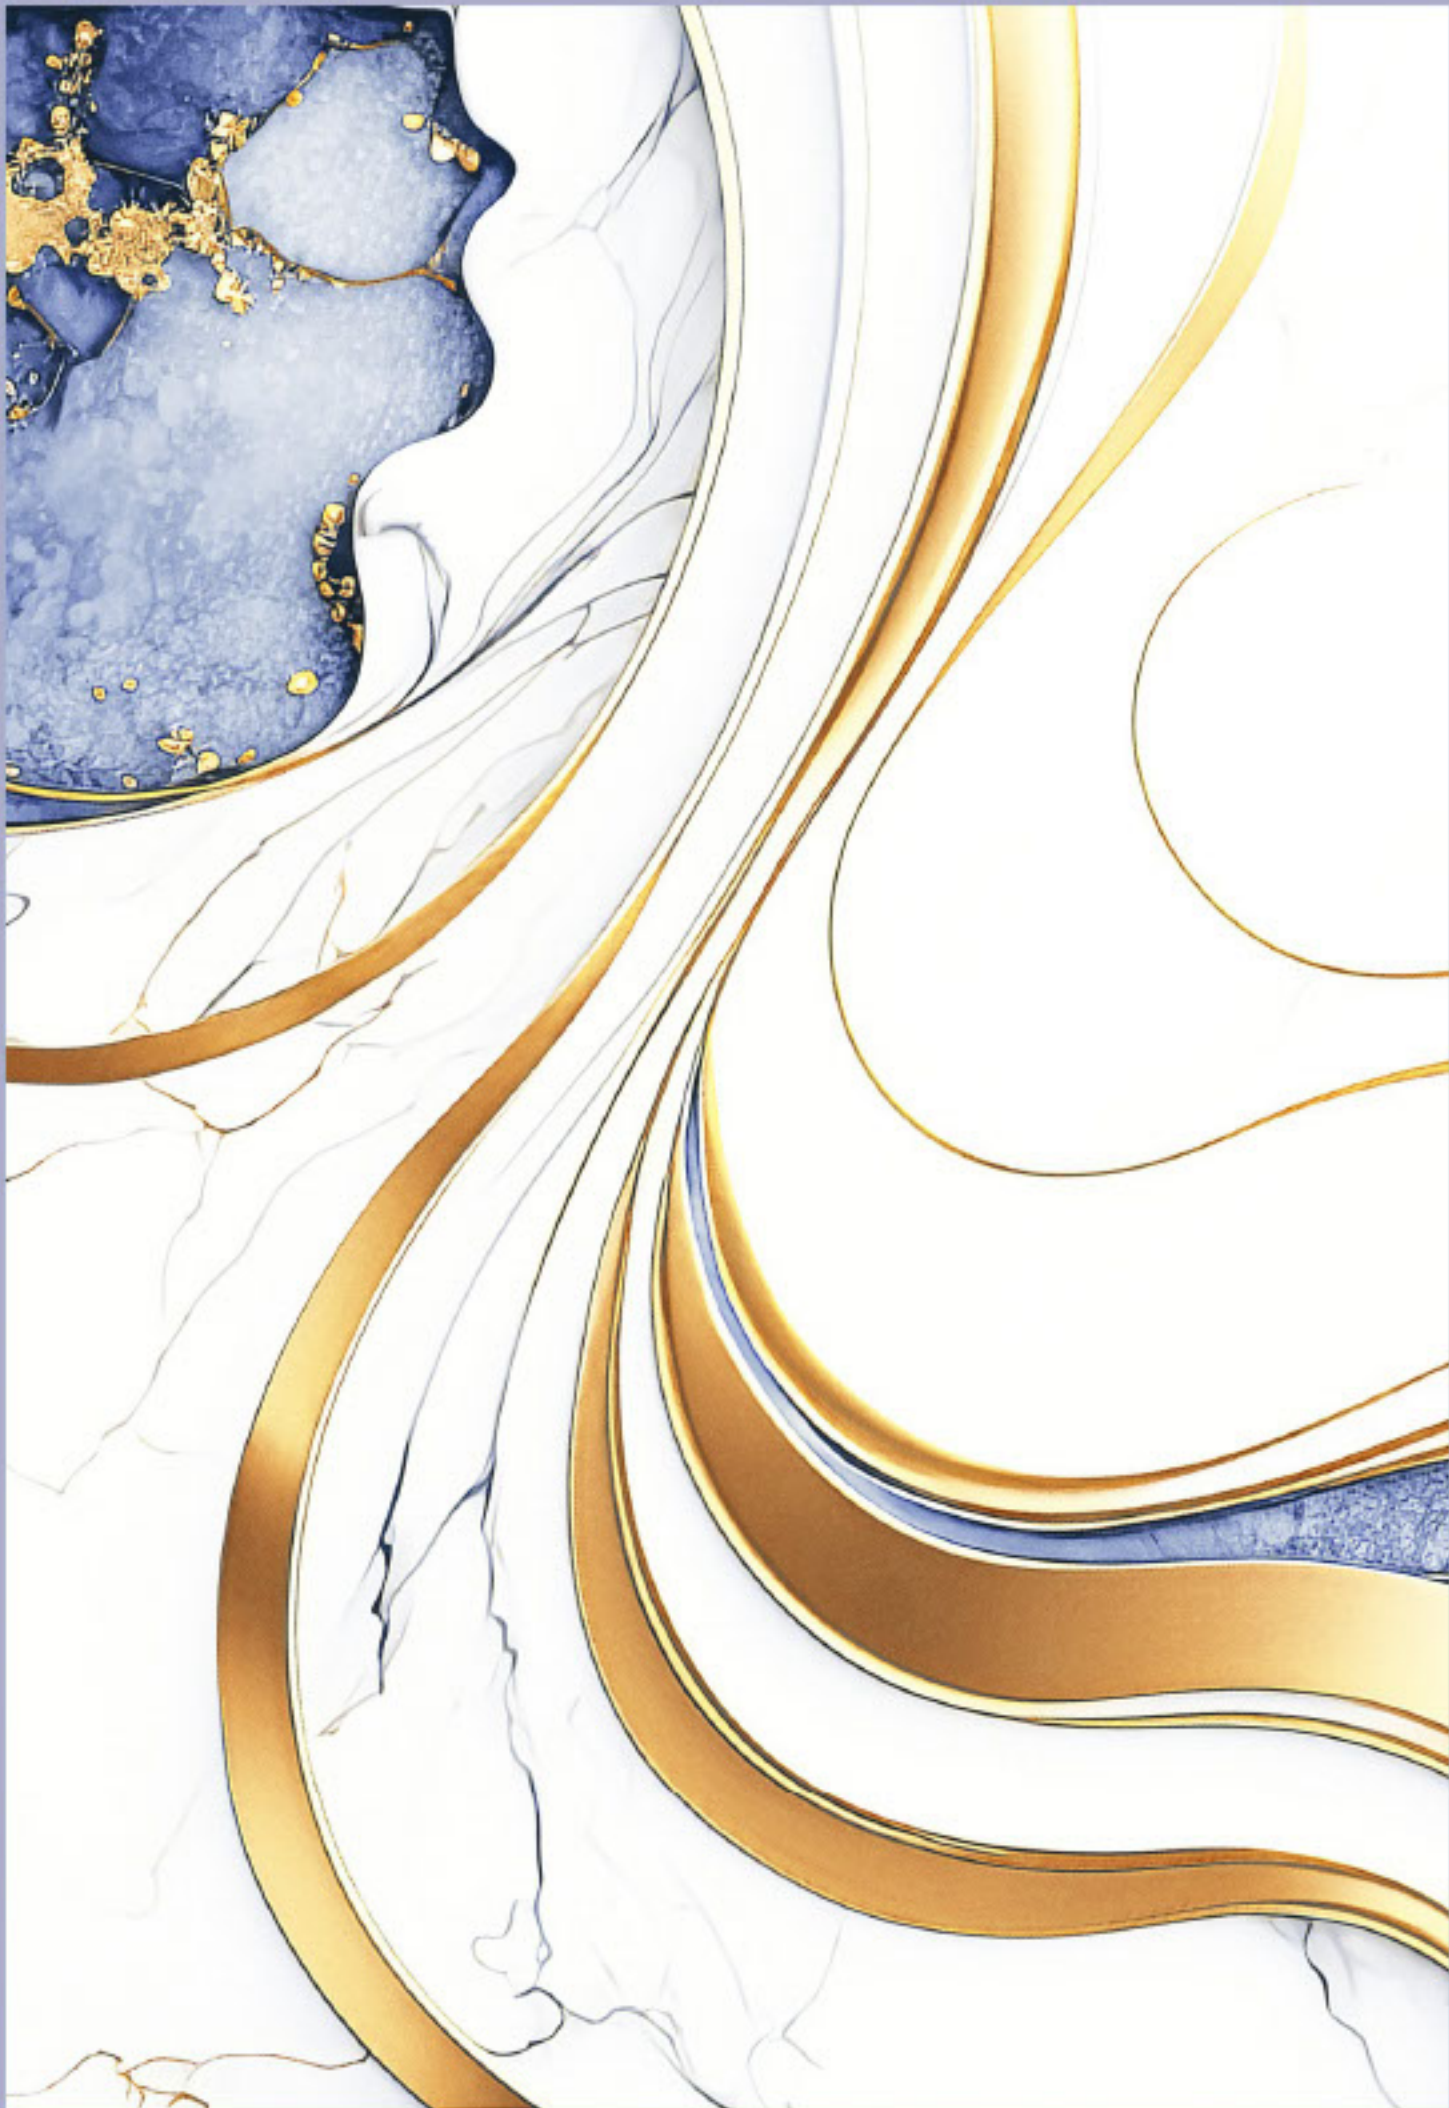

design:
Crimson Tide

Gres Porcelain Stoneware • Rectified

size- **600x600mm**
2x2' / 24"x24"

surface- **Matt Surface**

*The Shown Design Has A Random Pattern