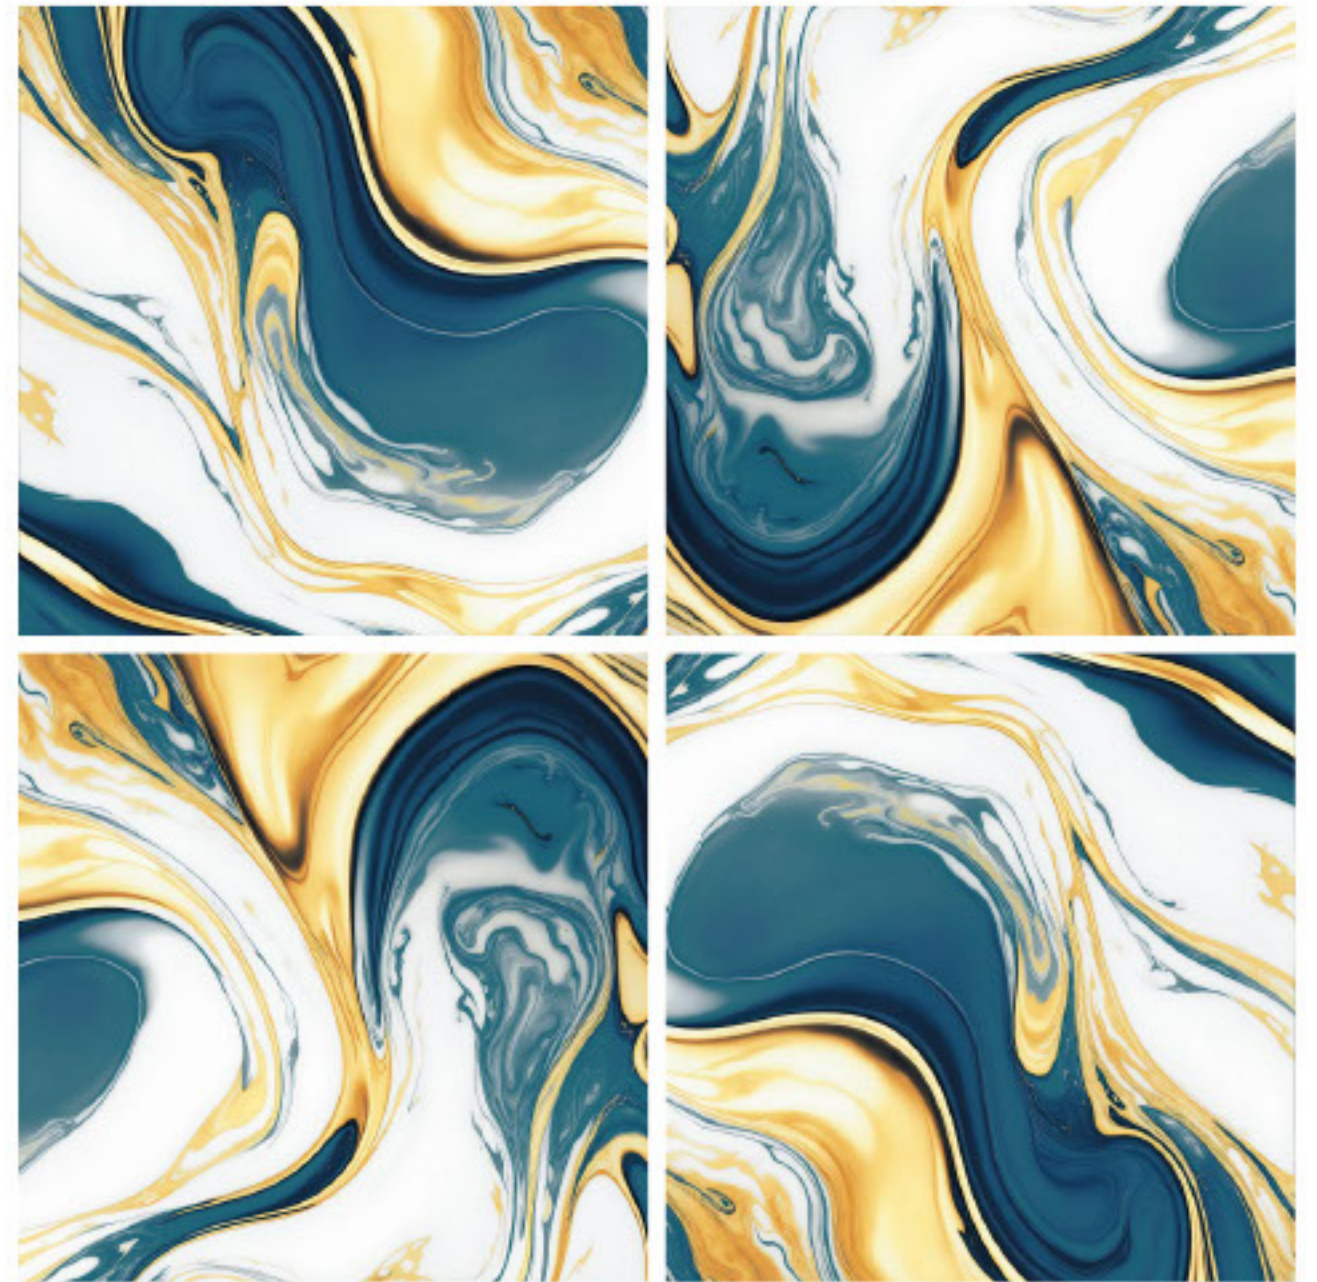

size- **600x600mm**
2x2' / 24"x24"

surface- **Matt Surface**

**The Shown Design Has A Random Pattern*

*#preview of: **RUBY FLAME** / 600x600mm / Matt Surface*

design:
Sapphire Sky

Gres Porcelain Stoneware • Rectified