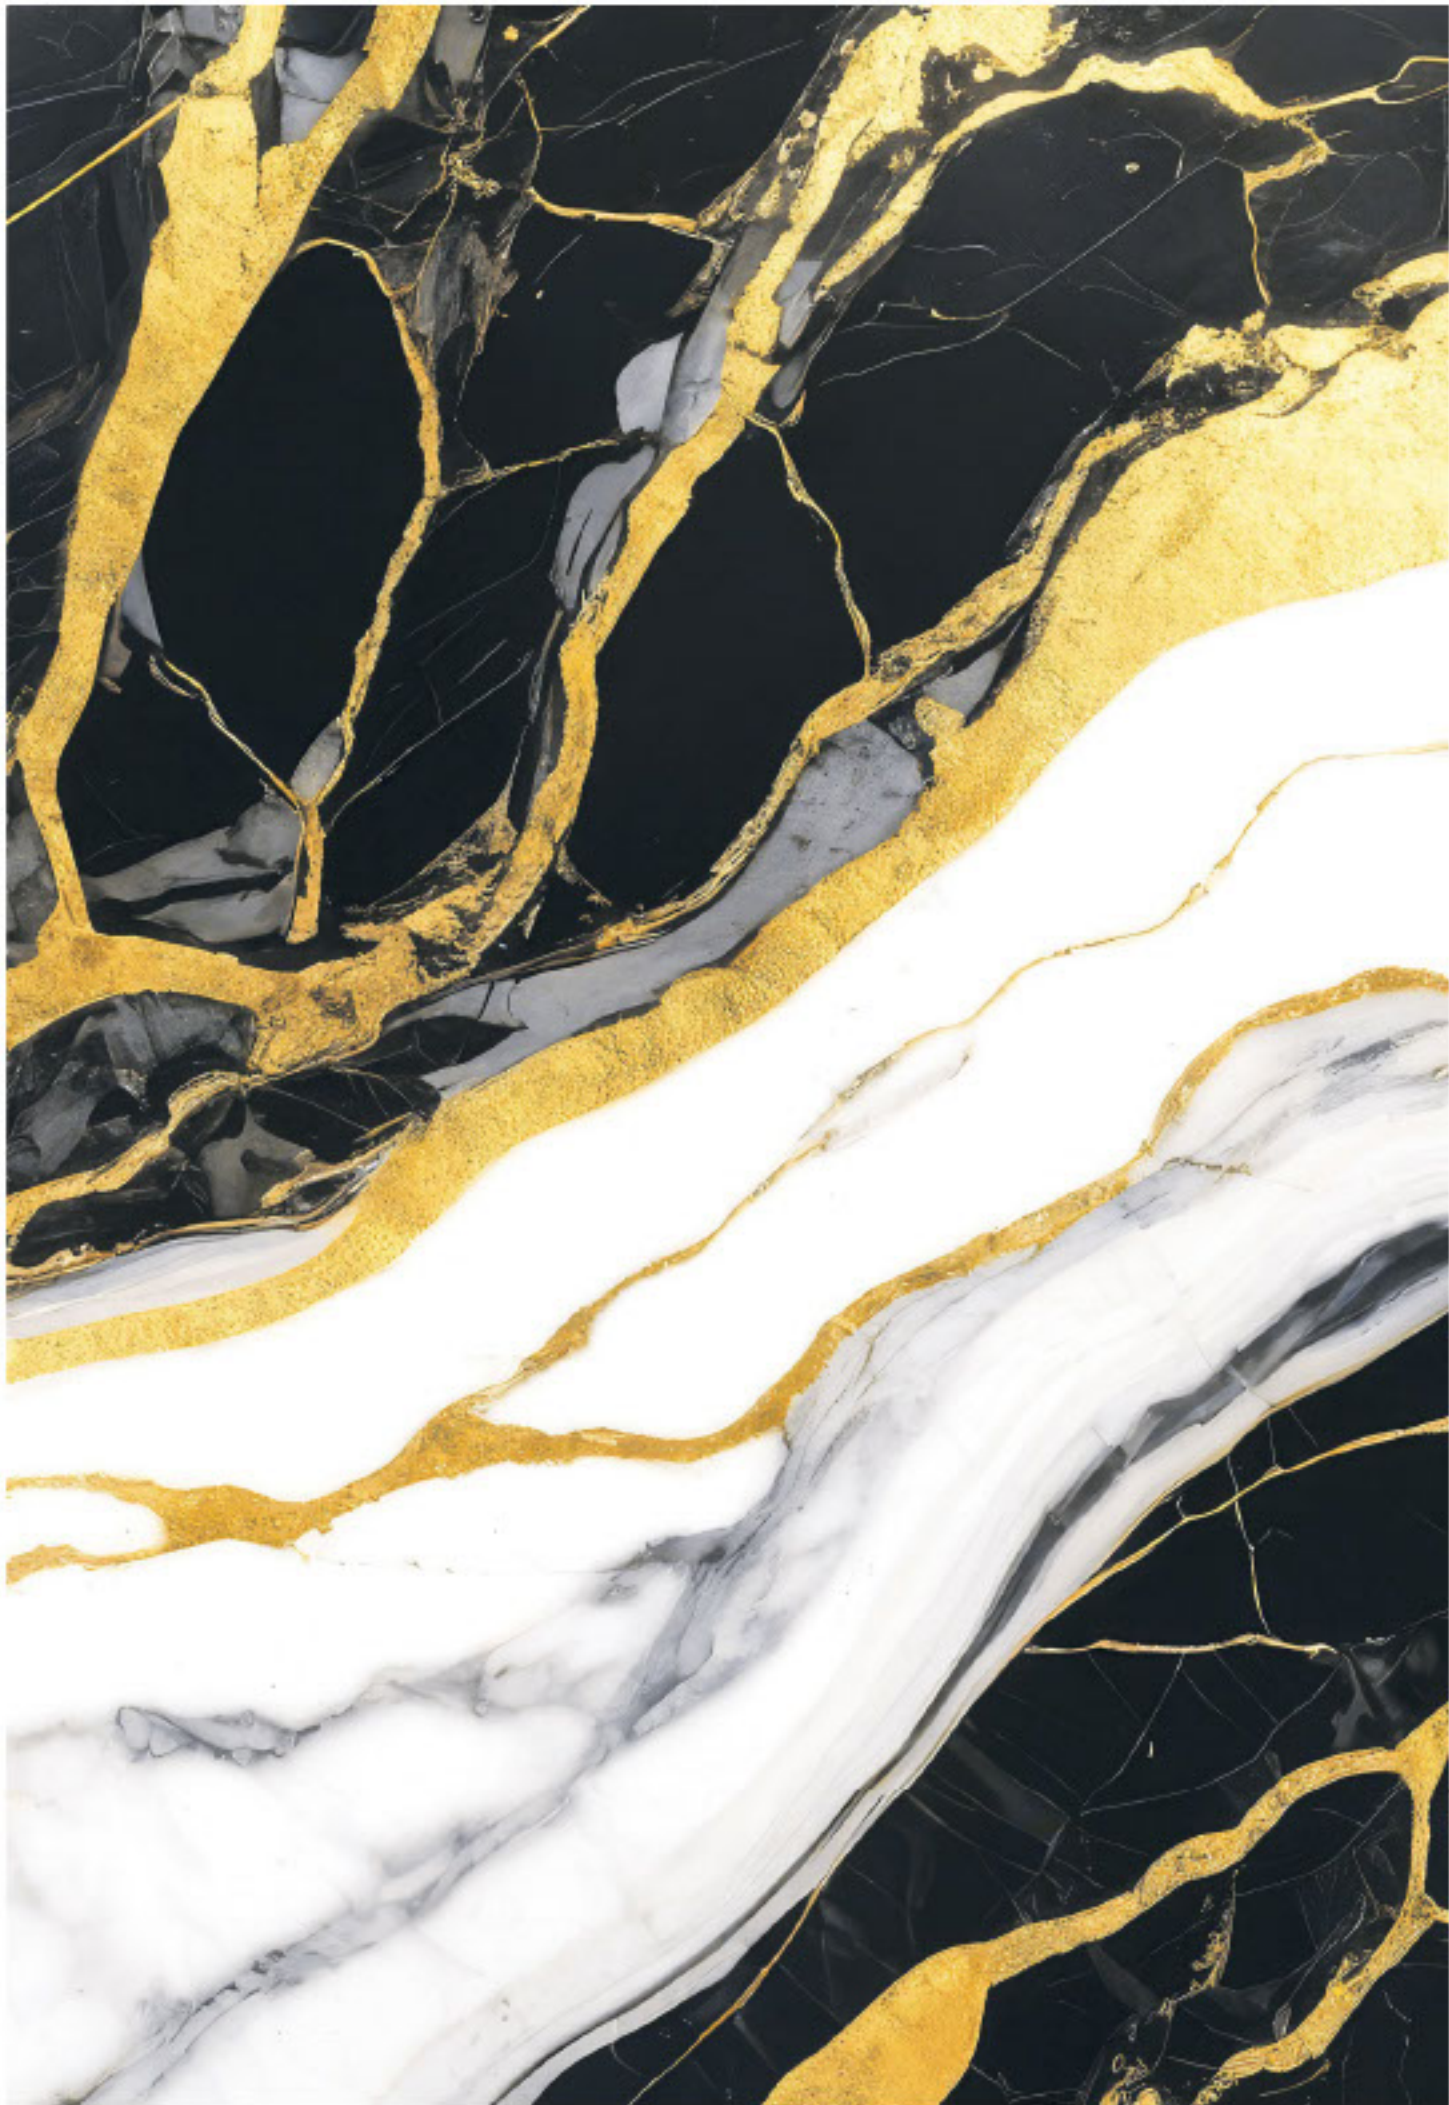

design:
Sprinkle Black

Gres Porcelain Stoneware • Rectified

size- **600x600mm**
2x2' / 24"x24"

surface- **Matt Surface**

*The Shown Design Has A Random Pattern