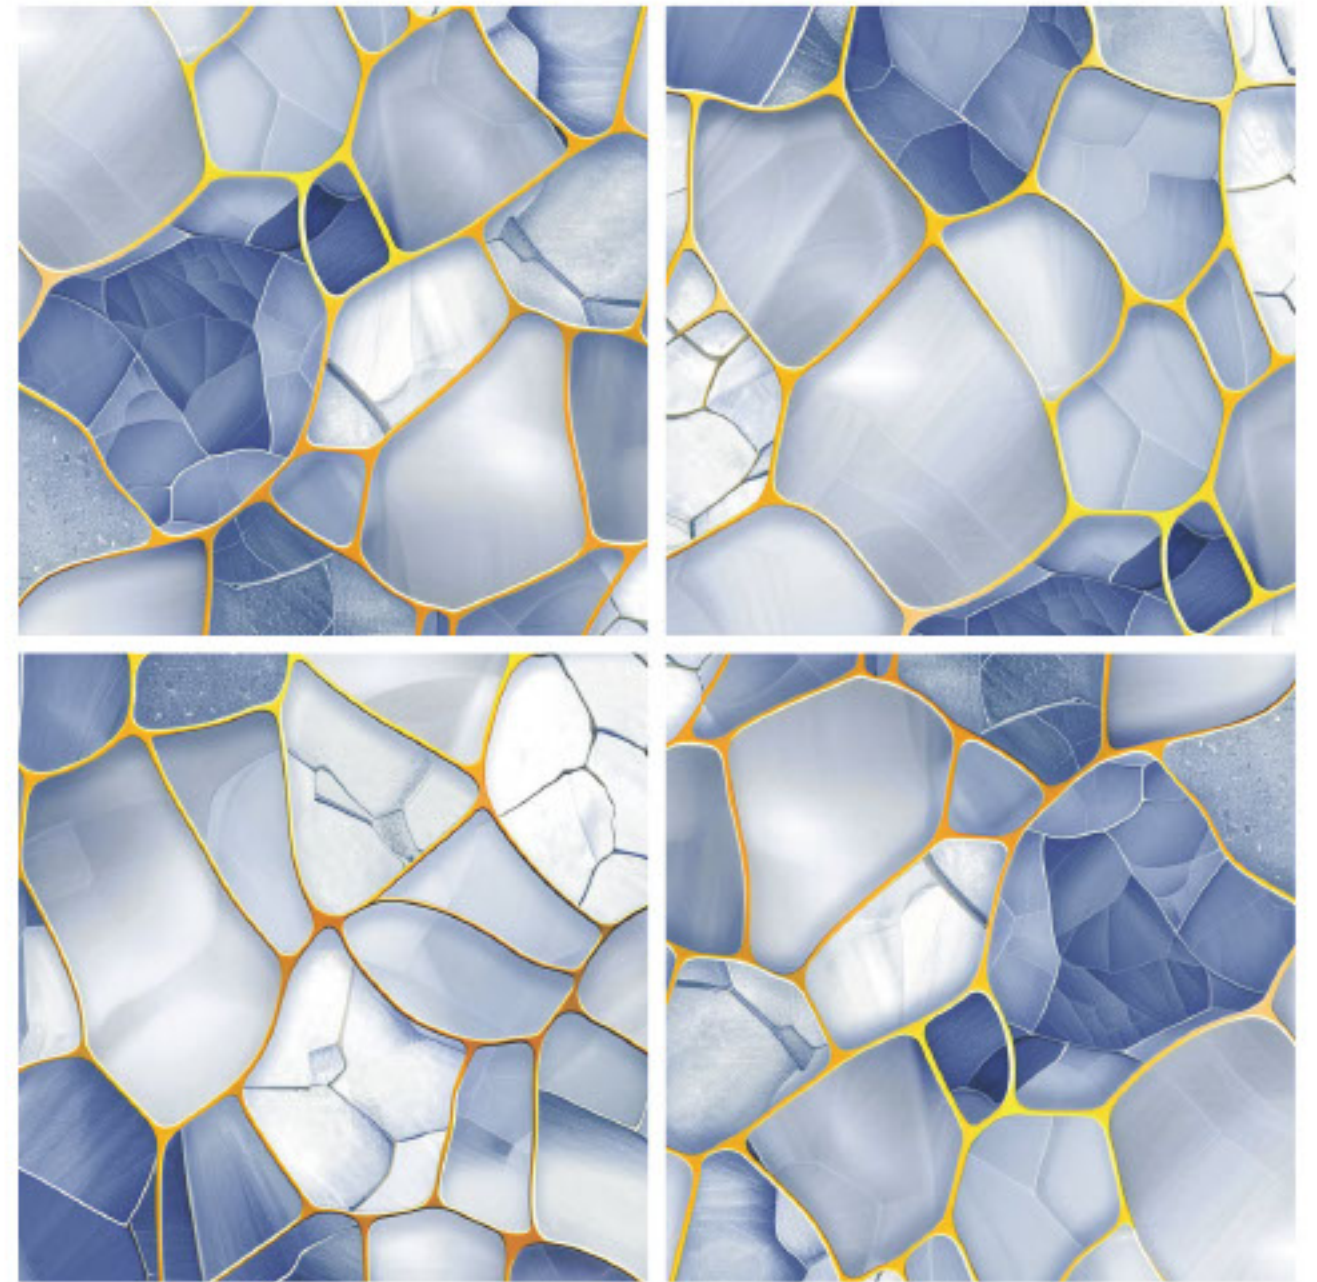

size- **600x600mm**
2x2' / 24"x24"

surface- **Matt Surface**

**The Shown Design Has A Random Pattern*

*#preview of: **OCEAN WAVE / 600x600mm / Matt Surface***

design:
Opal Gleam

Gres Porcelain Stoneware • Rectified

size- **600x600mm**
2x2' / 24"x24"

surface- **Matt Surface**

**The Shown Design Has A Random Pattern*

*#preview of: **OPAL GLEAM / 600x600mm / Matt Surface***

design:

Popcorn Burst

Gres Porcelain Stoneware • Rectified