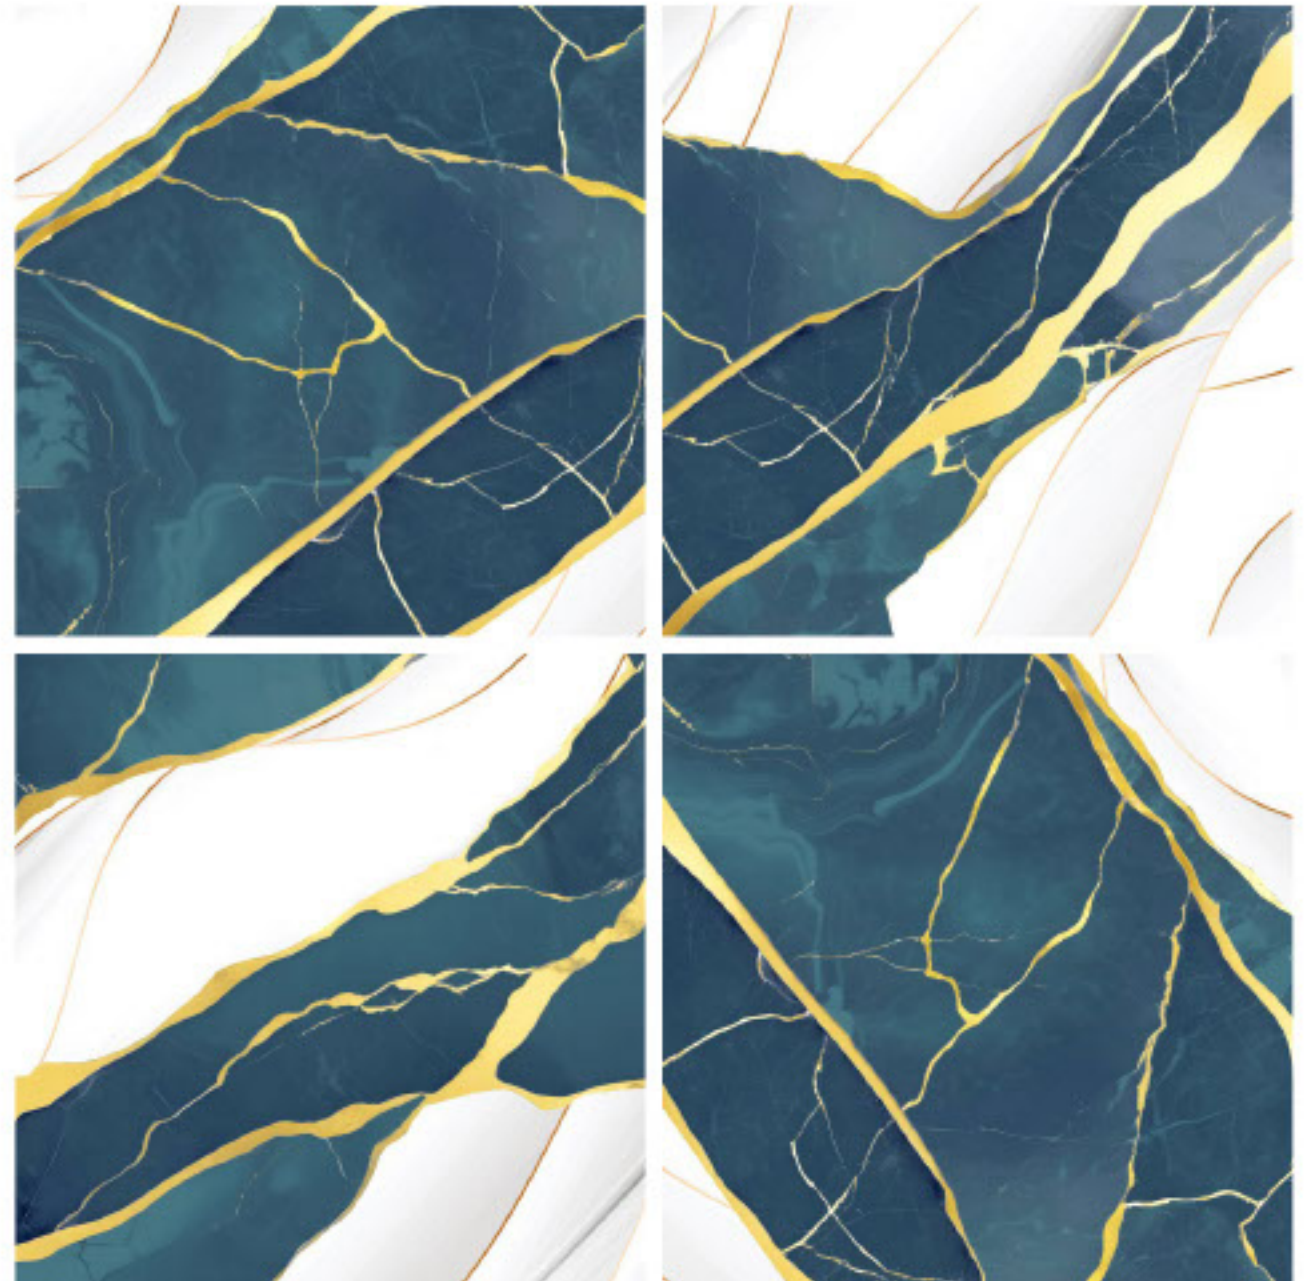

size- **600x600mm**
2x2' / 24"x24"

surface- **Matt Surface**

**The Shown Design Has A Random Pattern*

*#preview of: **GOLD RUSH / 600x600mm / Matt Surface***

design:
Hurricane Aqua

Gres Porcelain Stoneware • Rectified