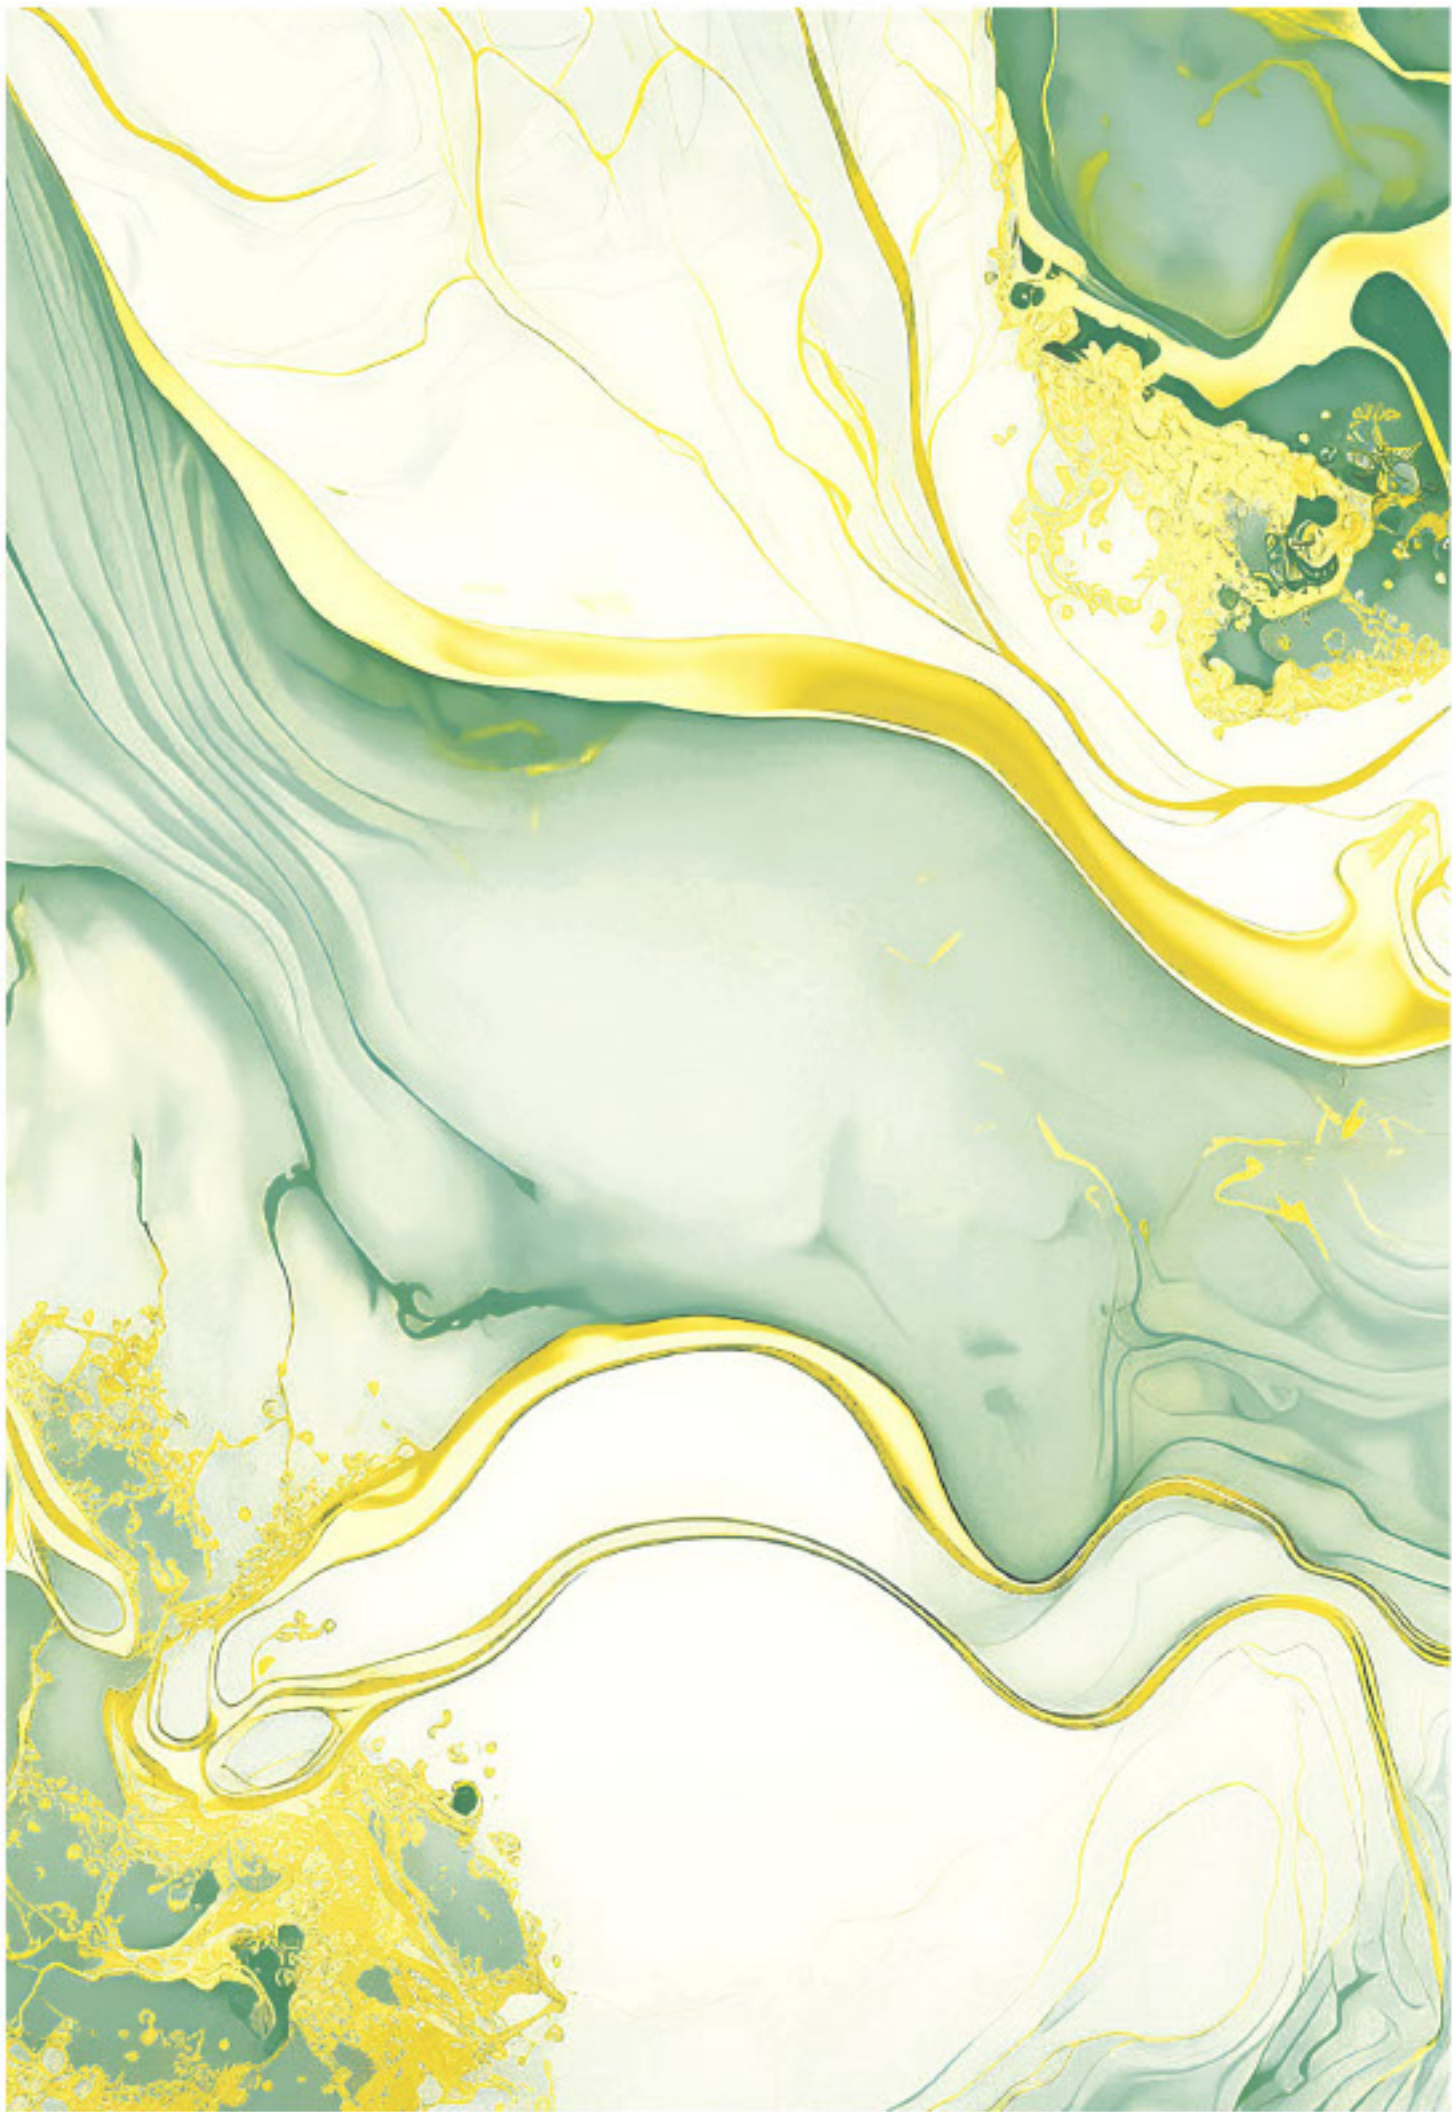

*#preview of: **MAGMA CORE / 600x600mm / Matt Surface***