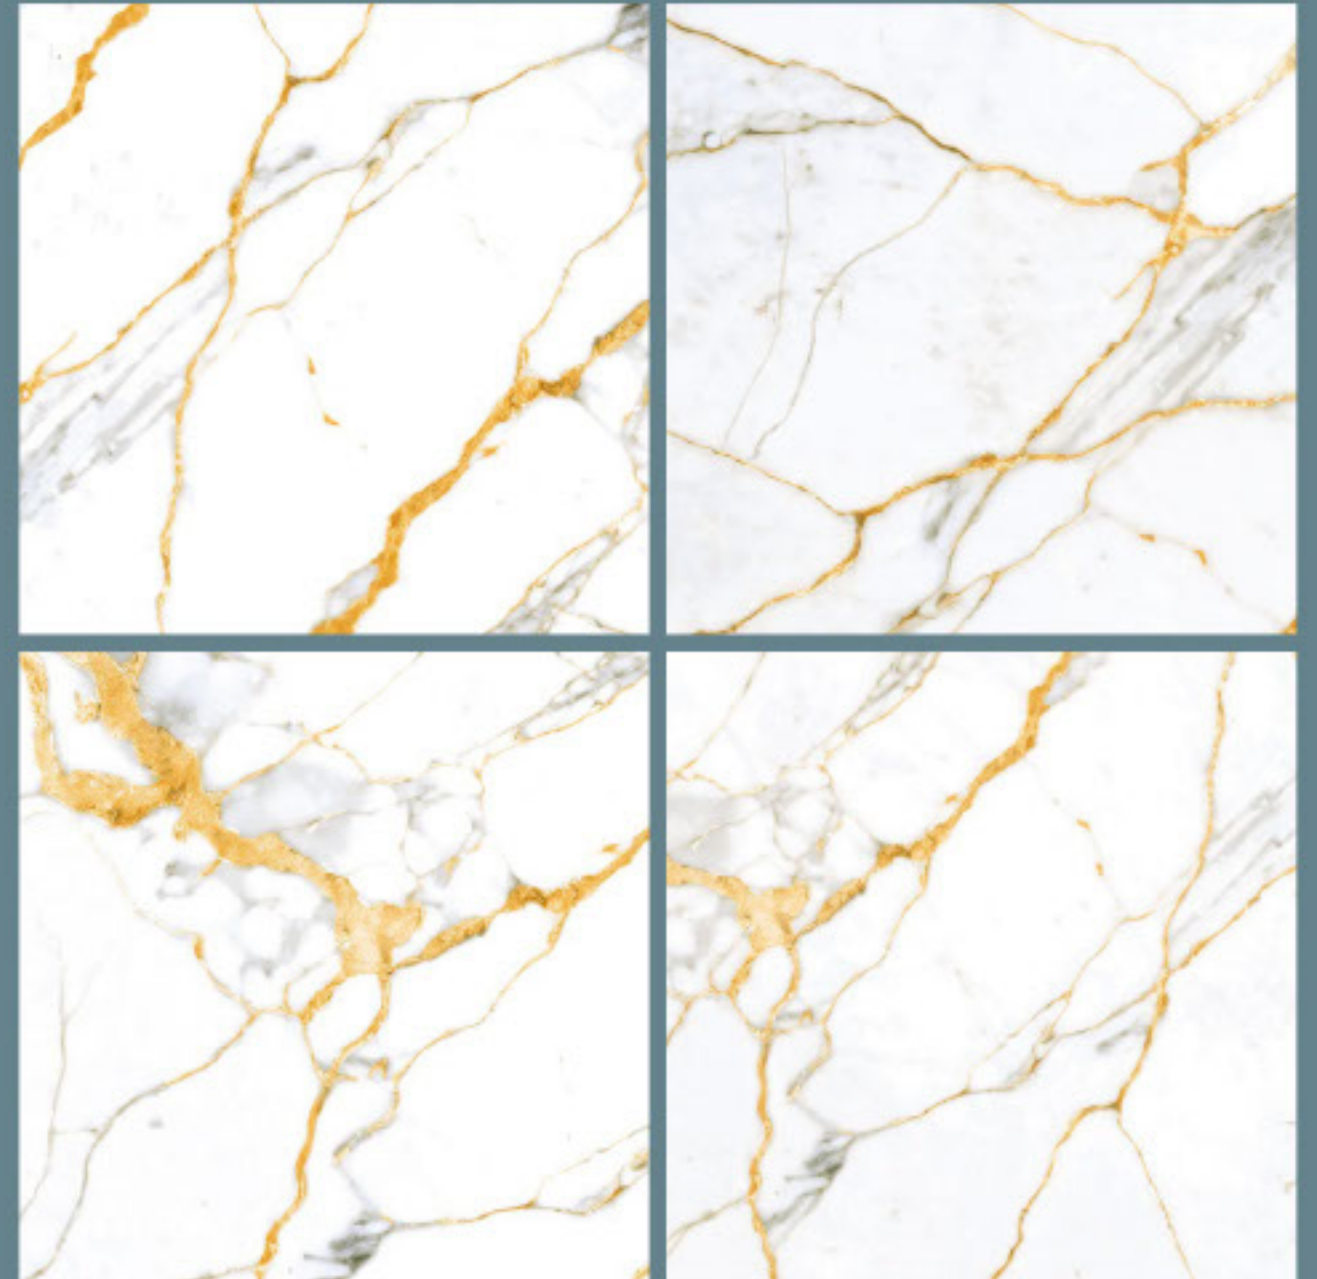

size- **600x600mm**
2x2' / 24"x24"

surface- **Matt Surface**

**The Shown Design Has A Random Pattern*

*#preview of: **Seastone Aqua / 600x600mm / Matt Surface***

design:
Amethyst Bloom

Gres Porcelain Stoneware • Rectified