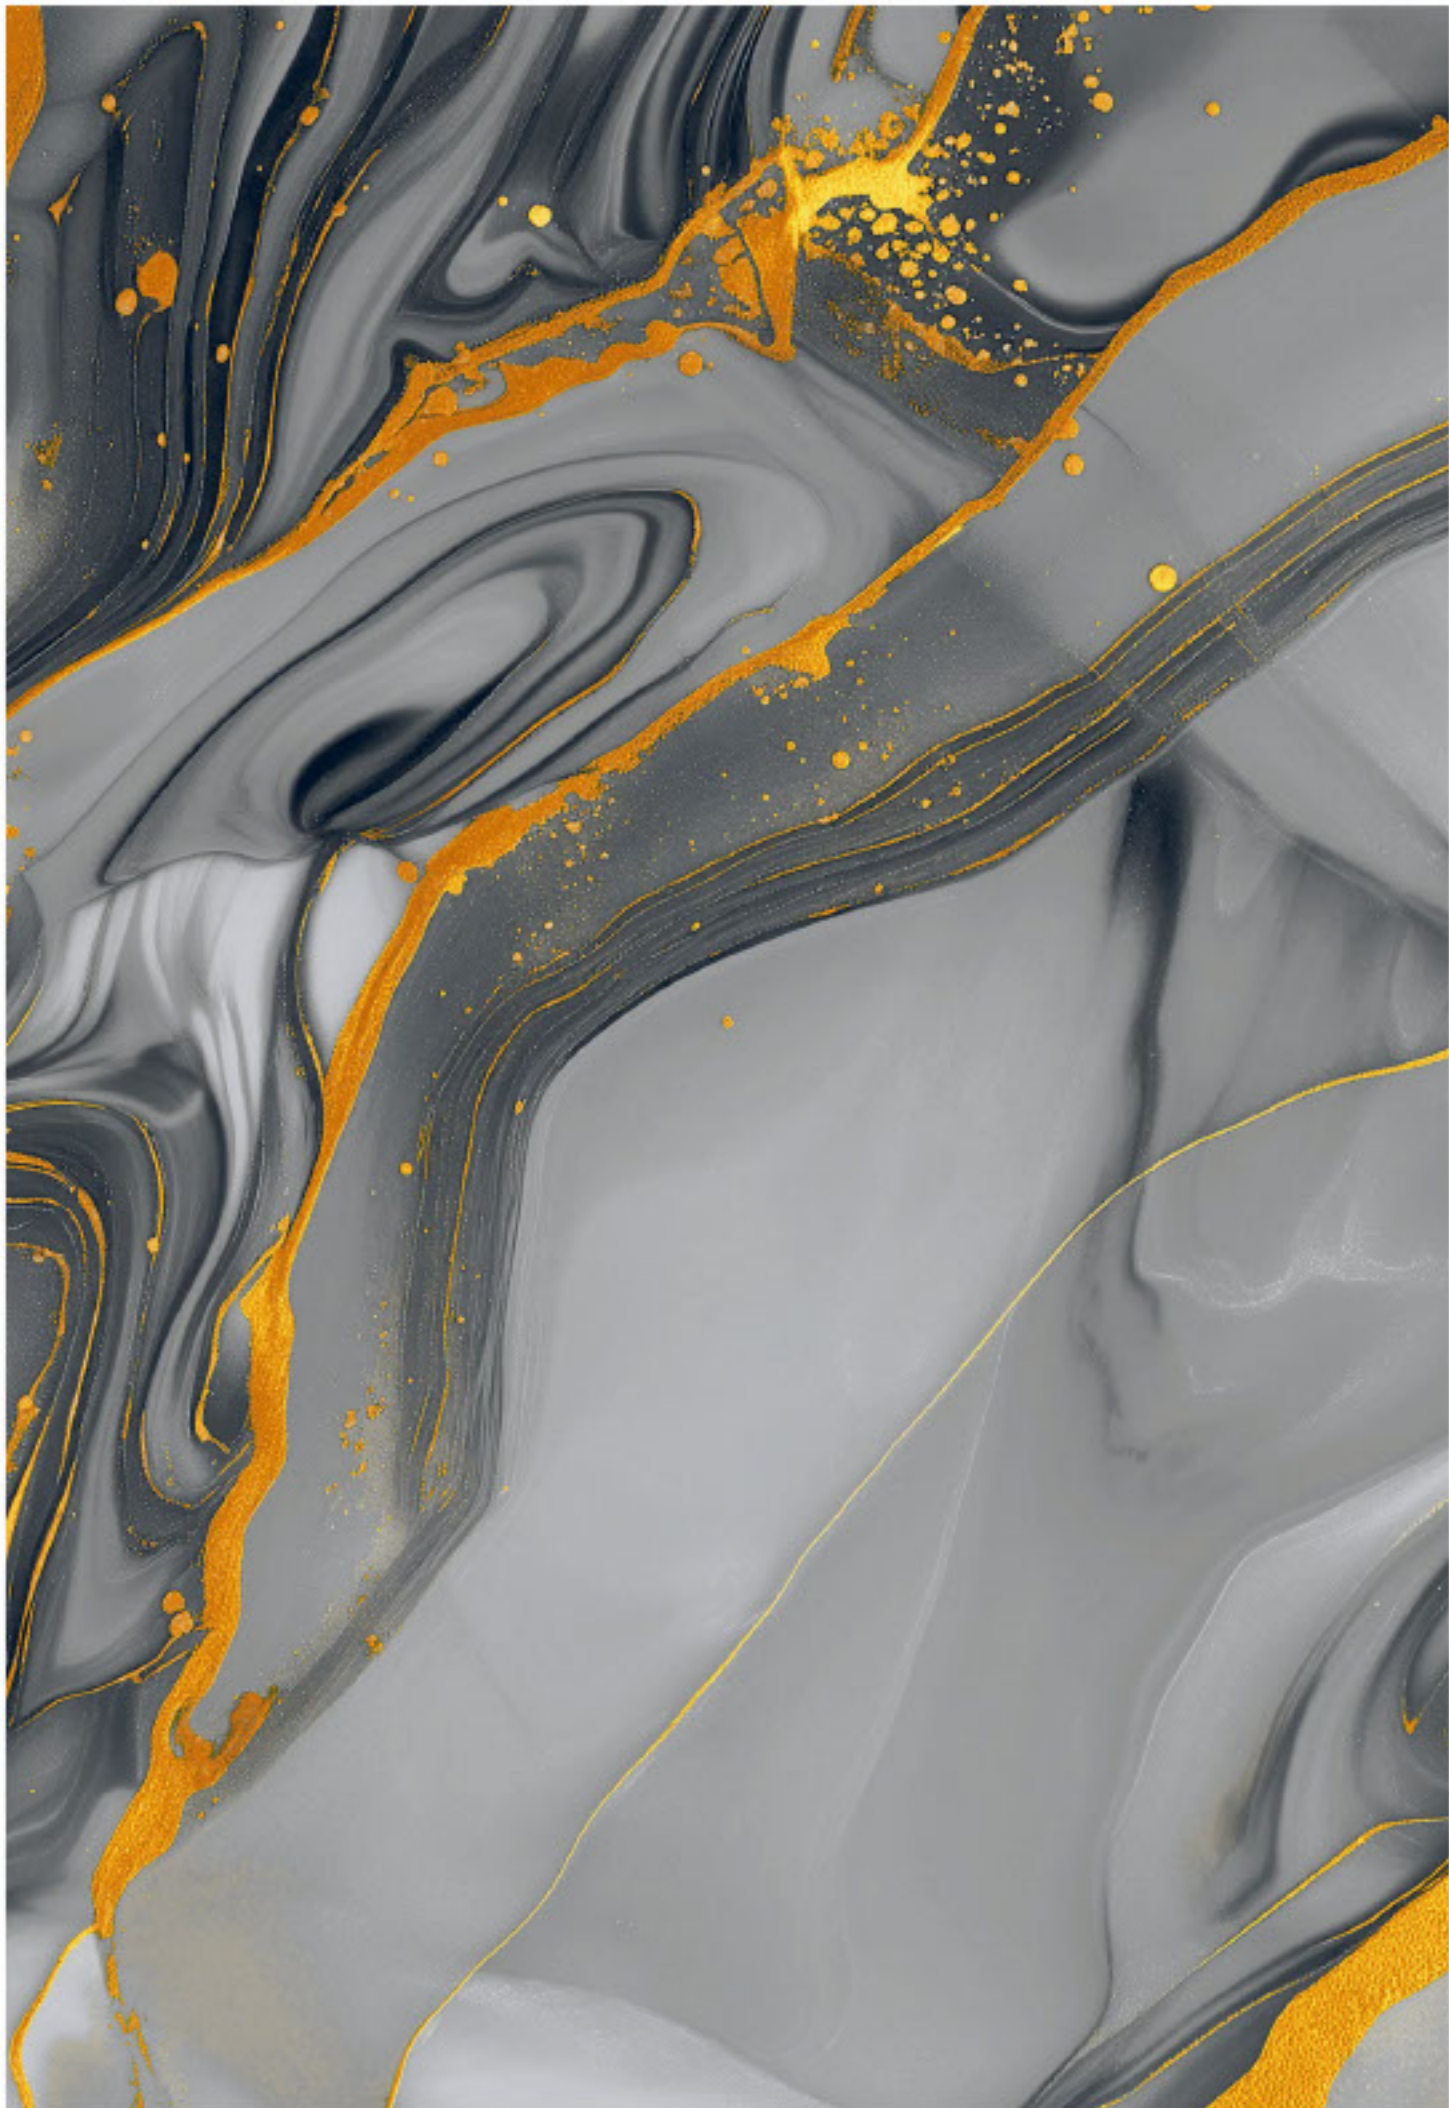

*#preview of: **HURRICANE AQUA / 600x600mm / Matt Surface***