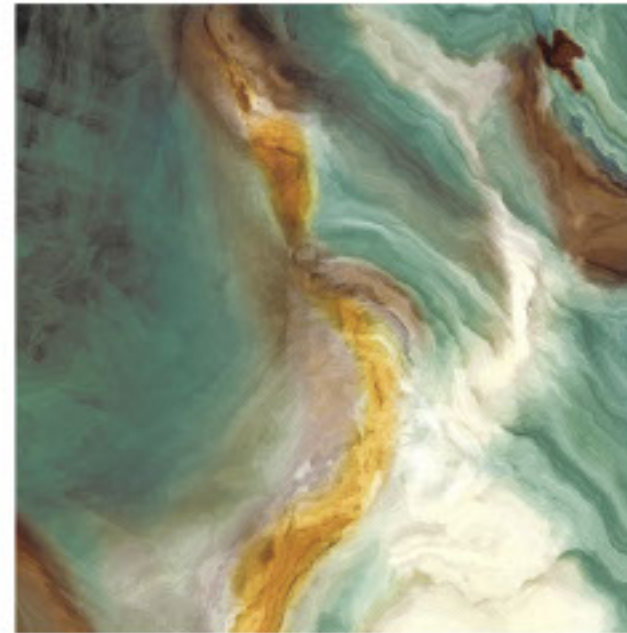

size- **600x600mm**
2x2' / 24"x24"

surface- **Matt Surface**

**The Shown Design Has A Random Pattern*

*#preview of: **Seastone Red** / 600x600mm / Matt Surface*

design:
Seastone Aqua

Gres Porcelain Stoneware • Rectified