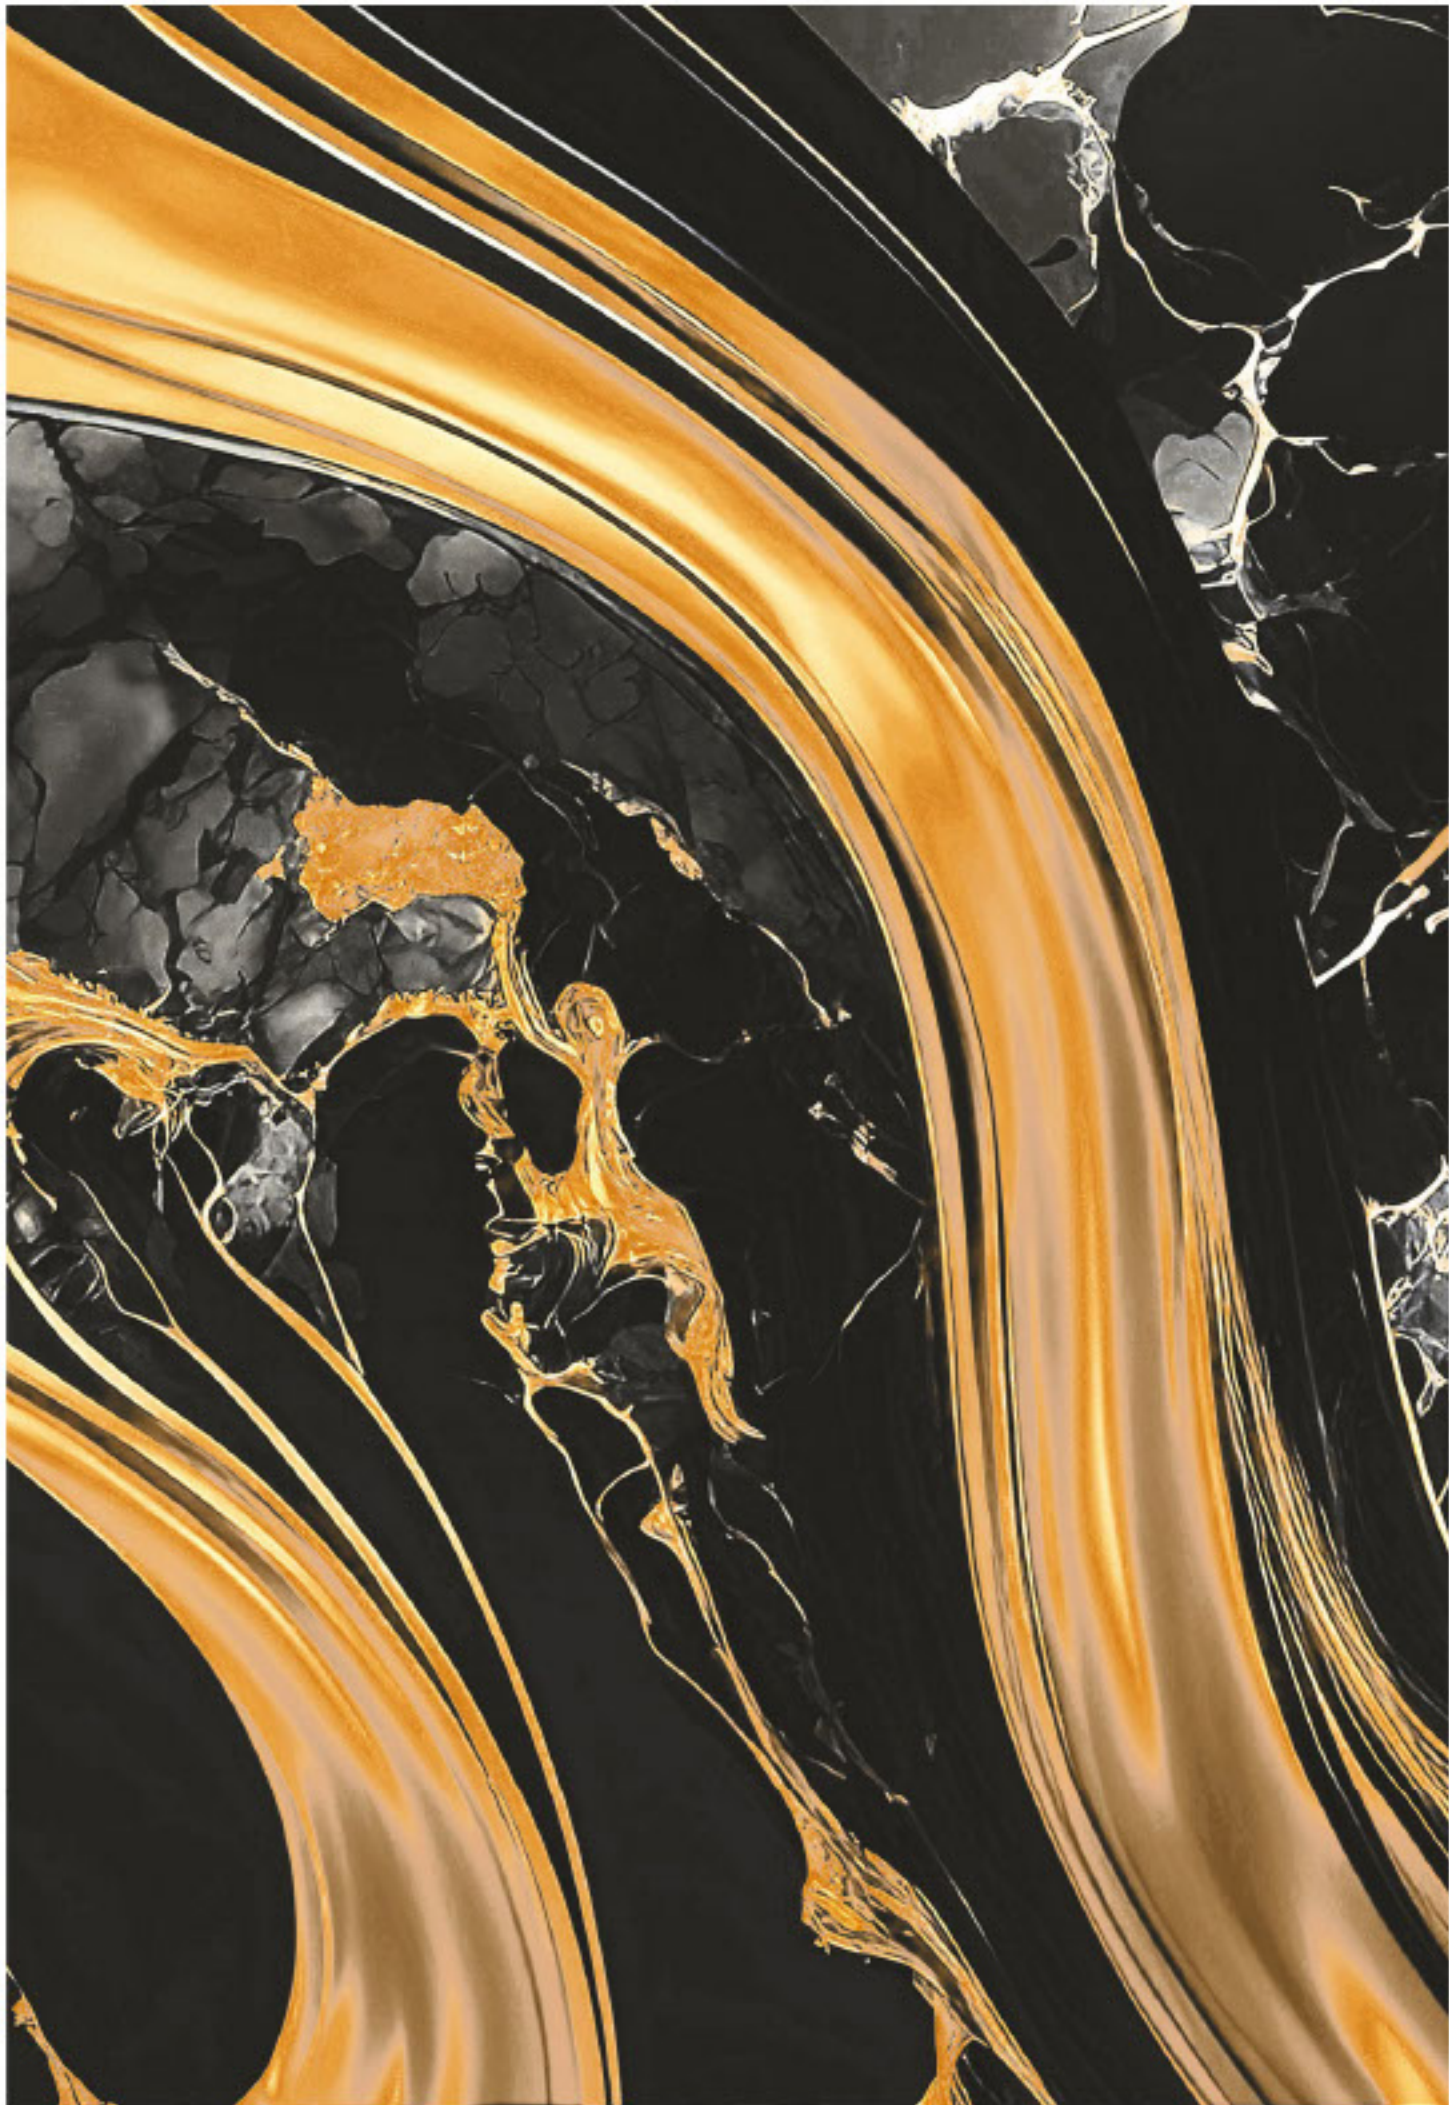

design:
Raven Gold

Gres Porcelain Stoneware • Rectified

size- **600x600mm**
2x2' / 24"x24"

surface- **Matt Surface**

*The Shown Design Has A Random Pattern