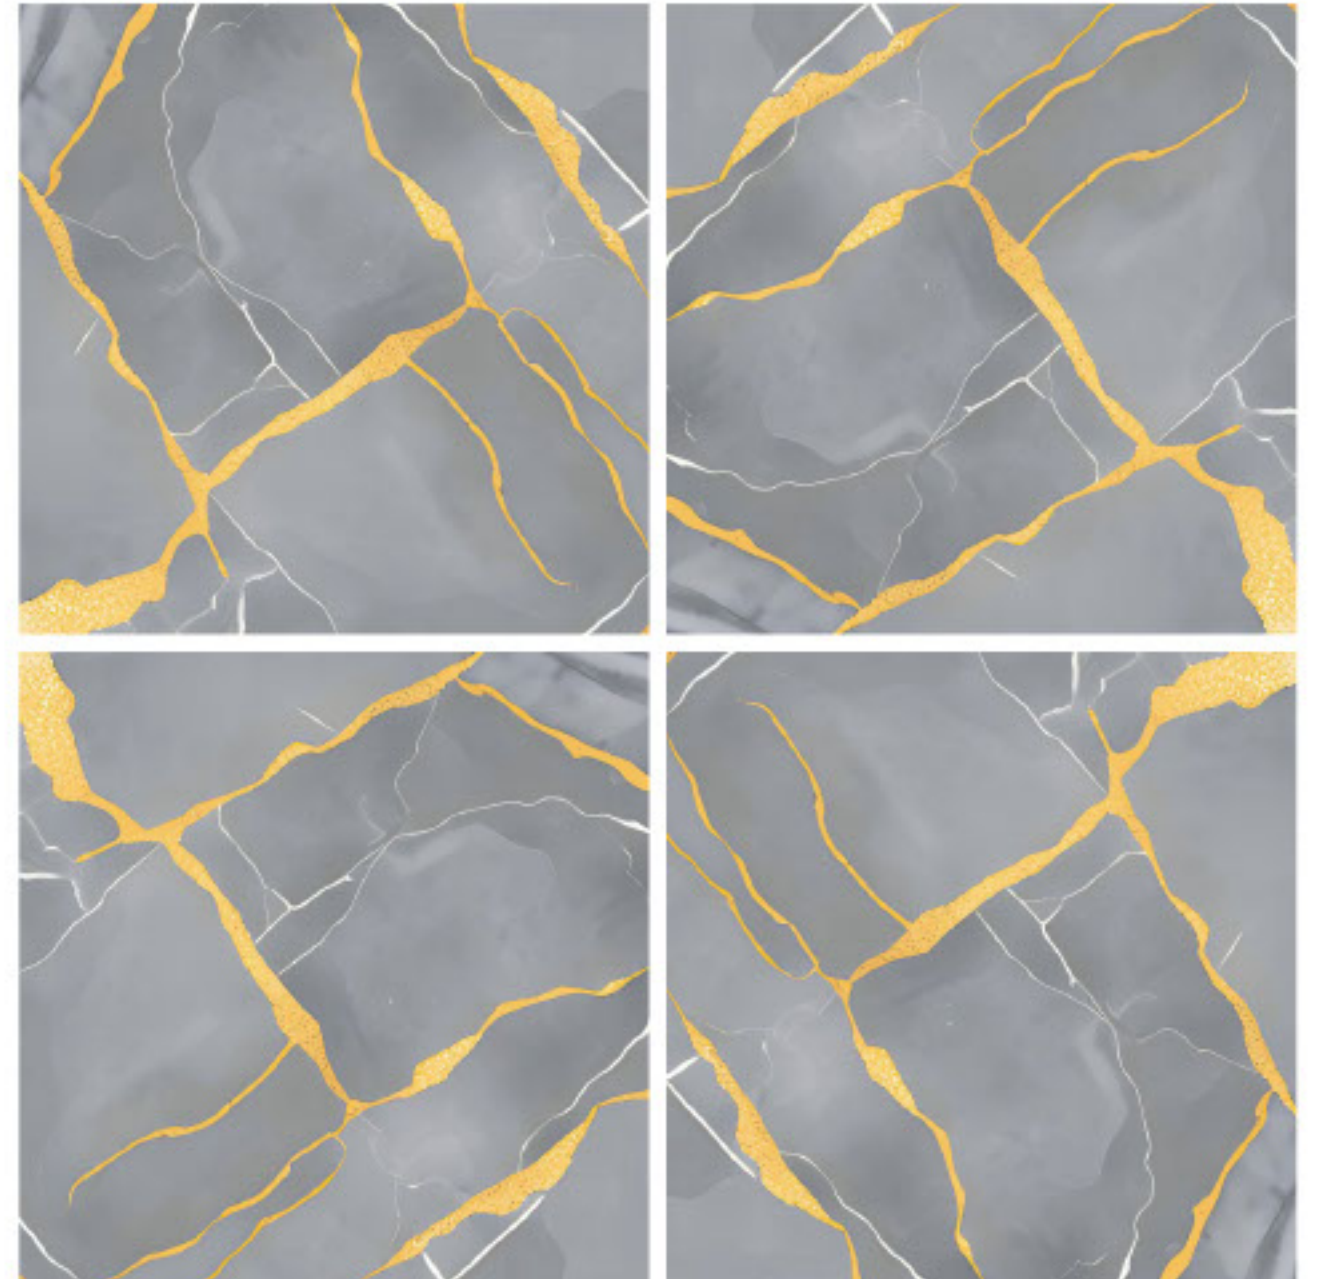

size- **600x600mm**
2x2' / 24"x24"

surface- **Matt Surface**

**The Shown Design Has A Random Pattern*

*#preview of: **AMETHYST BLOOM** / 600x600mm / Matt Surface*

design:

Azure Swirl

Gres Porcelain Stoneware • Rectified