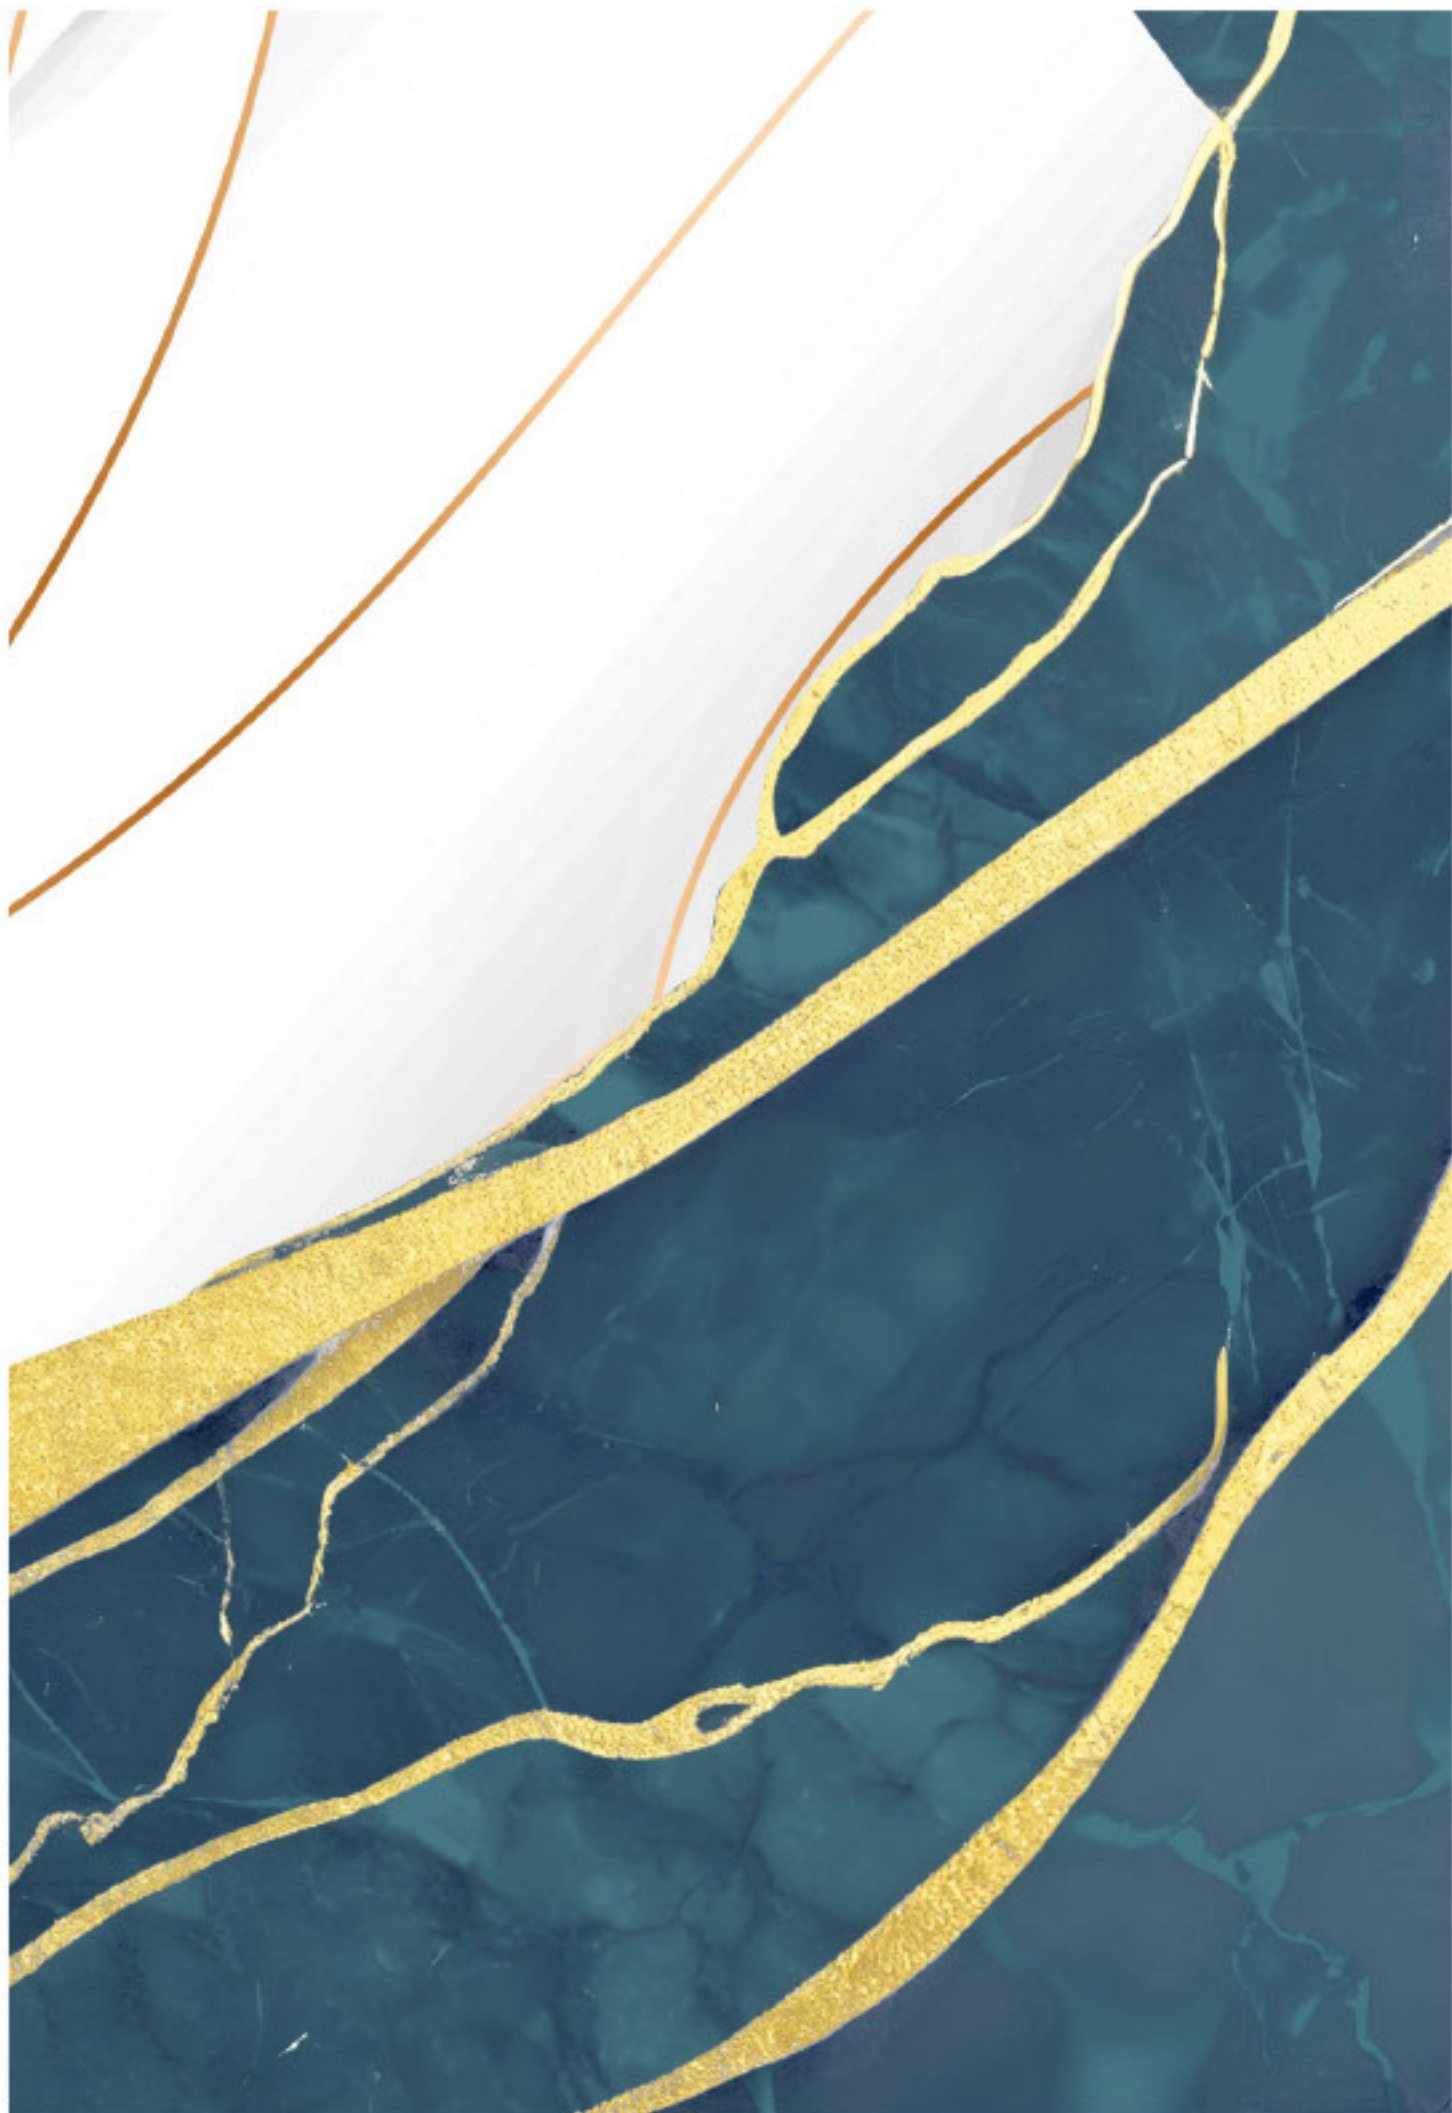

*#preview of: **GOLD RUSH / 600x600mm / Matt Surface***