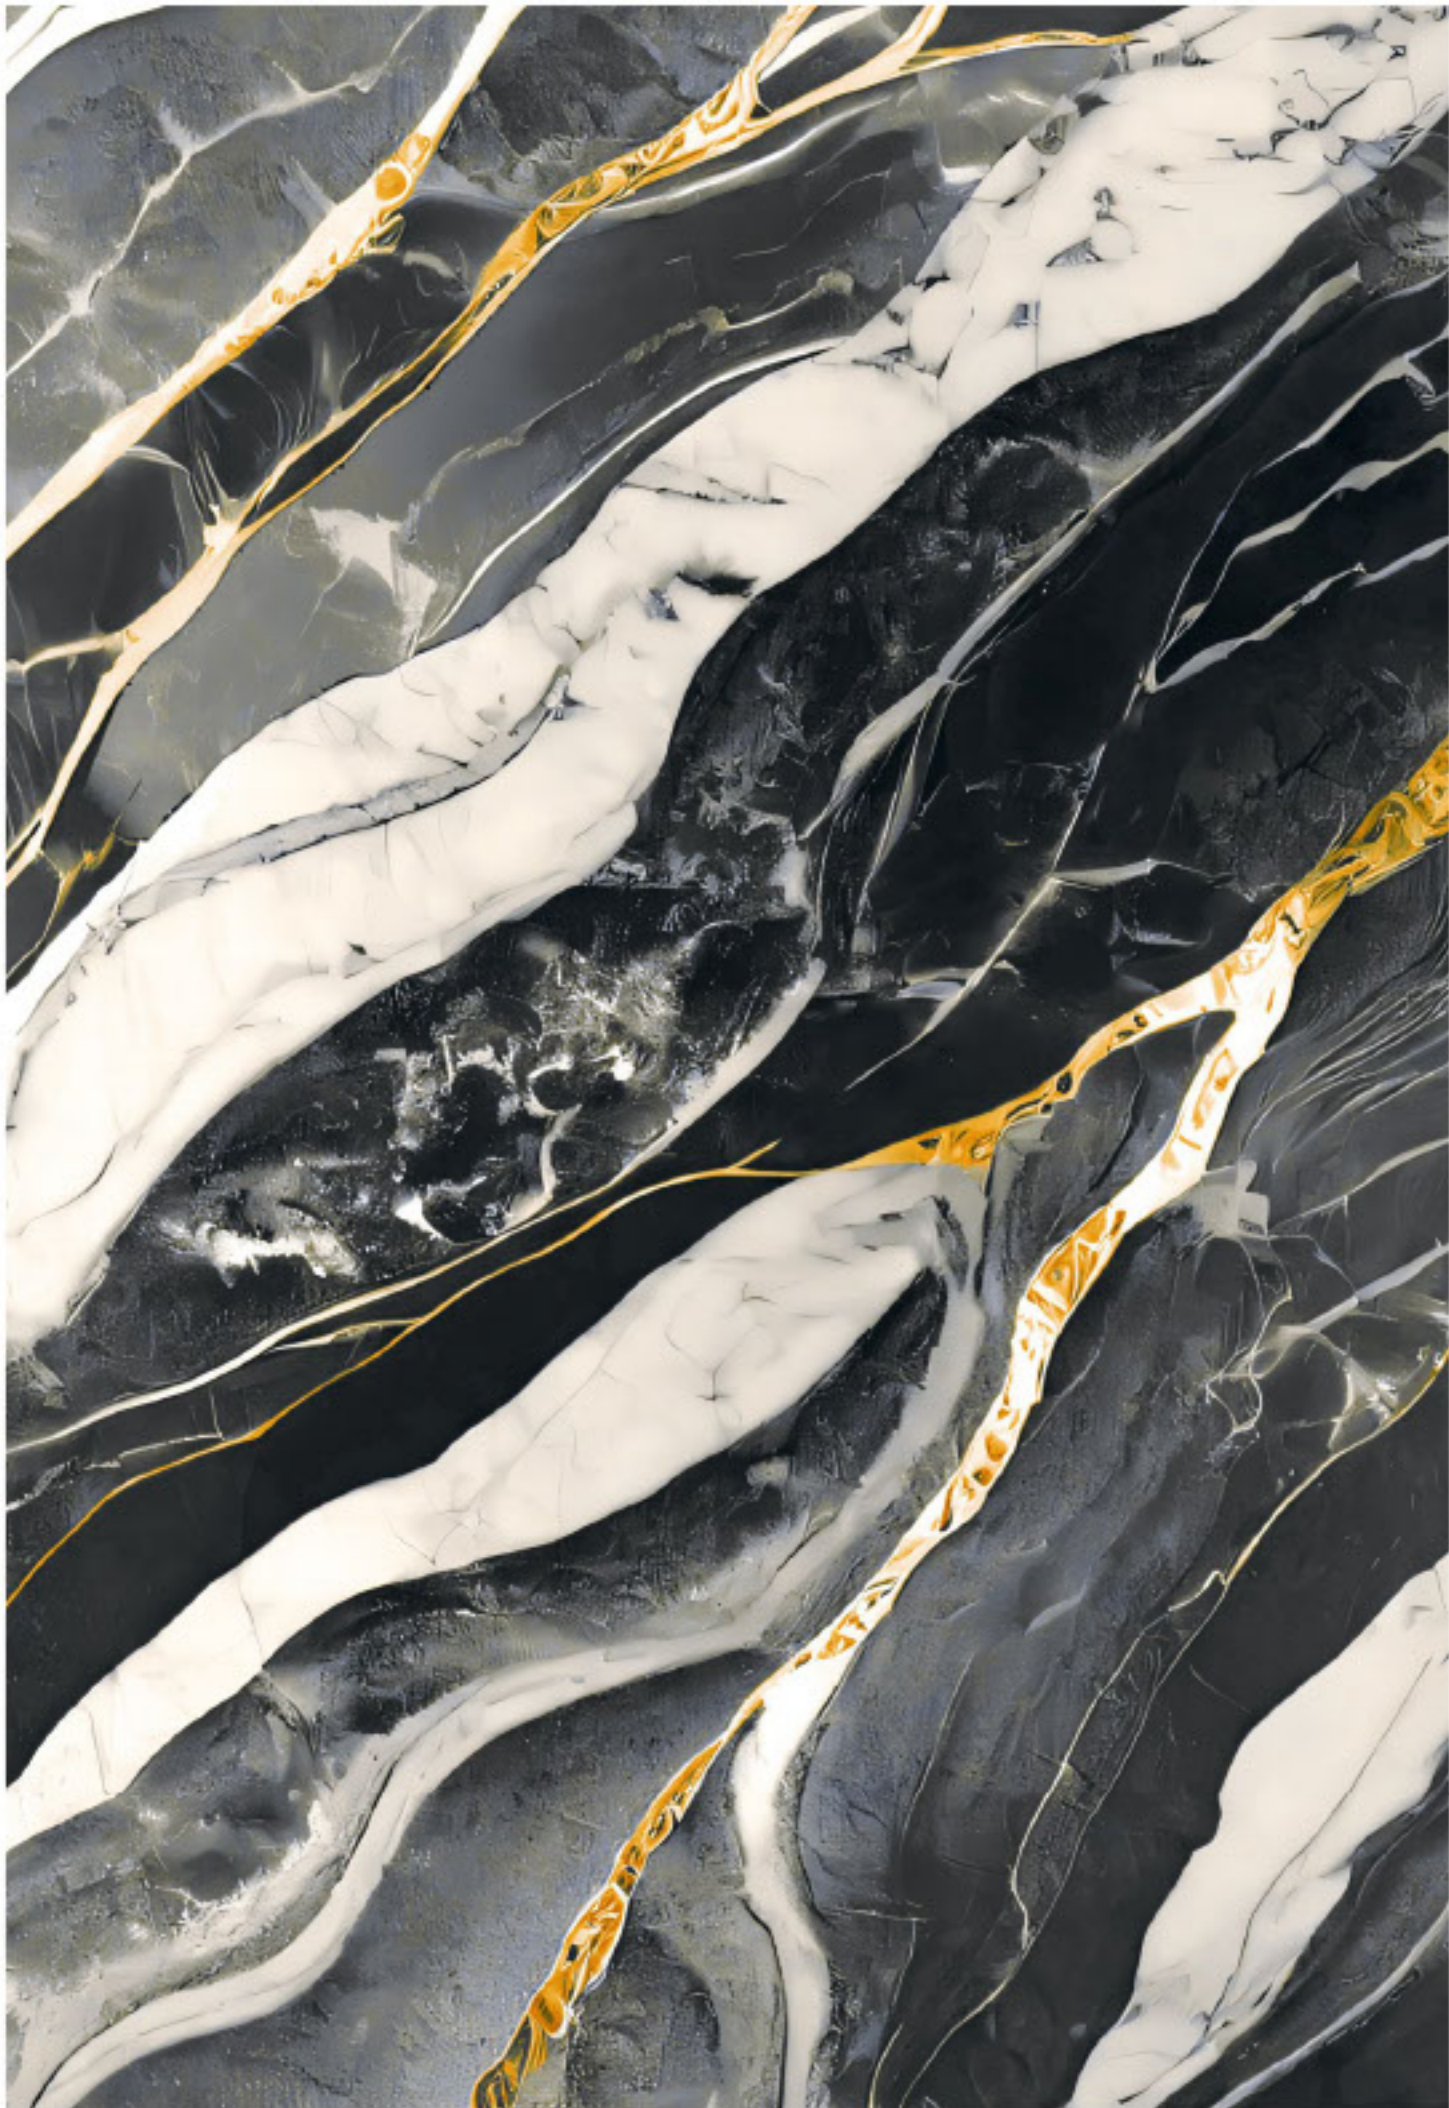

*#preview of: **LIGHTNING STRIKE / 600x600mm / Matt Surface***