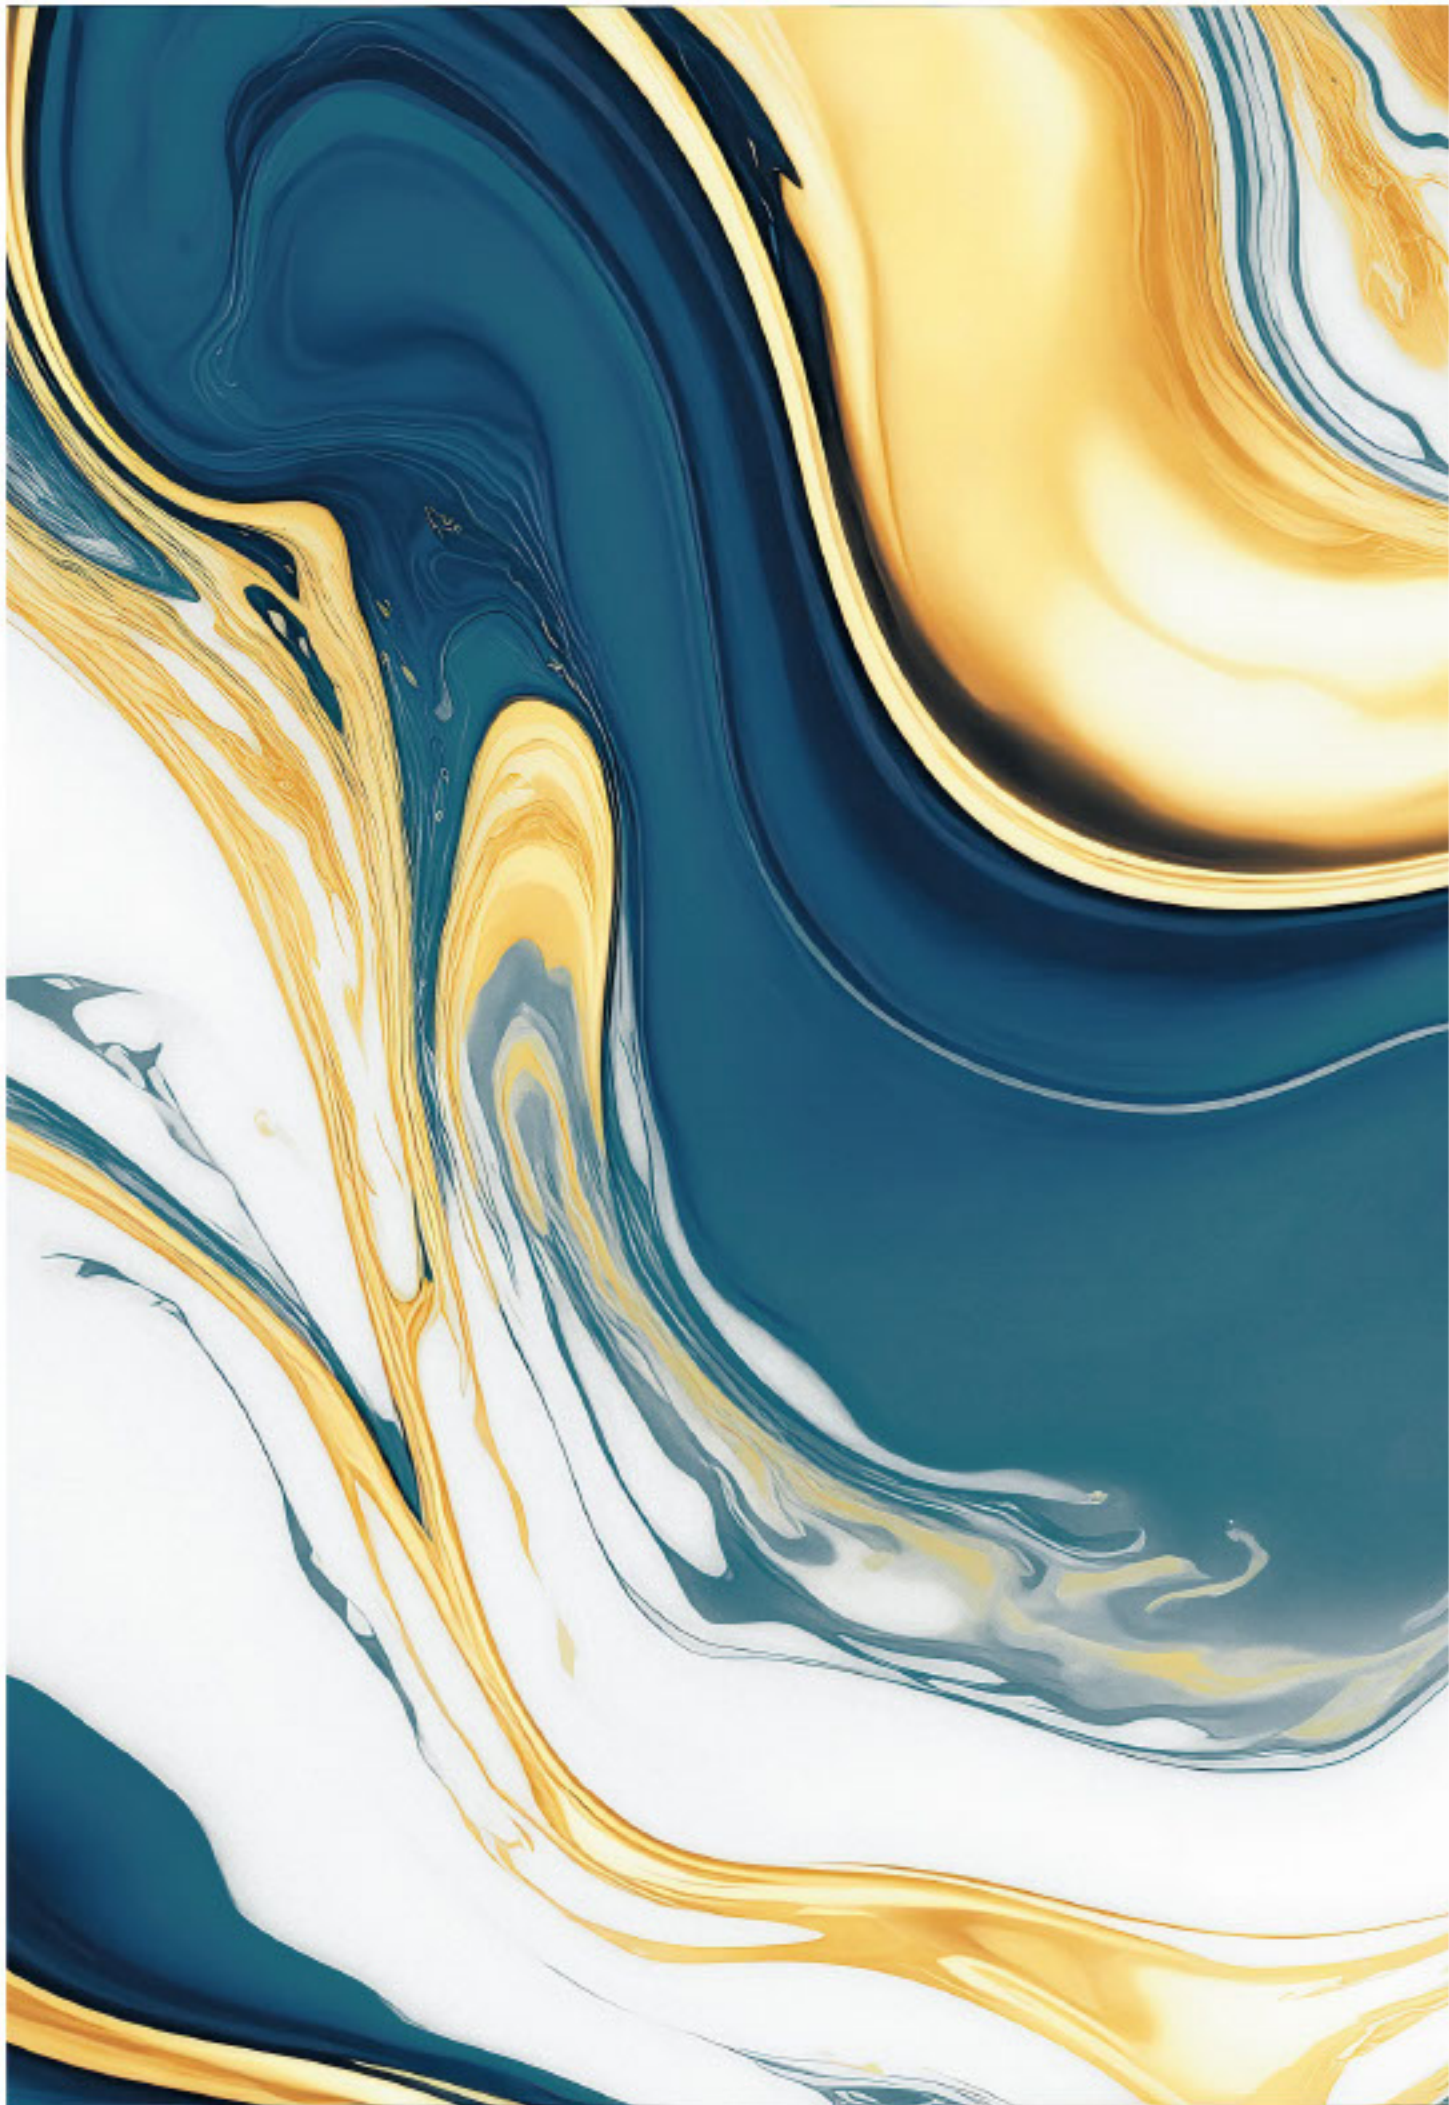

*#preview of: **RUBY FLAME** / 600x600mm / Matt Surface*