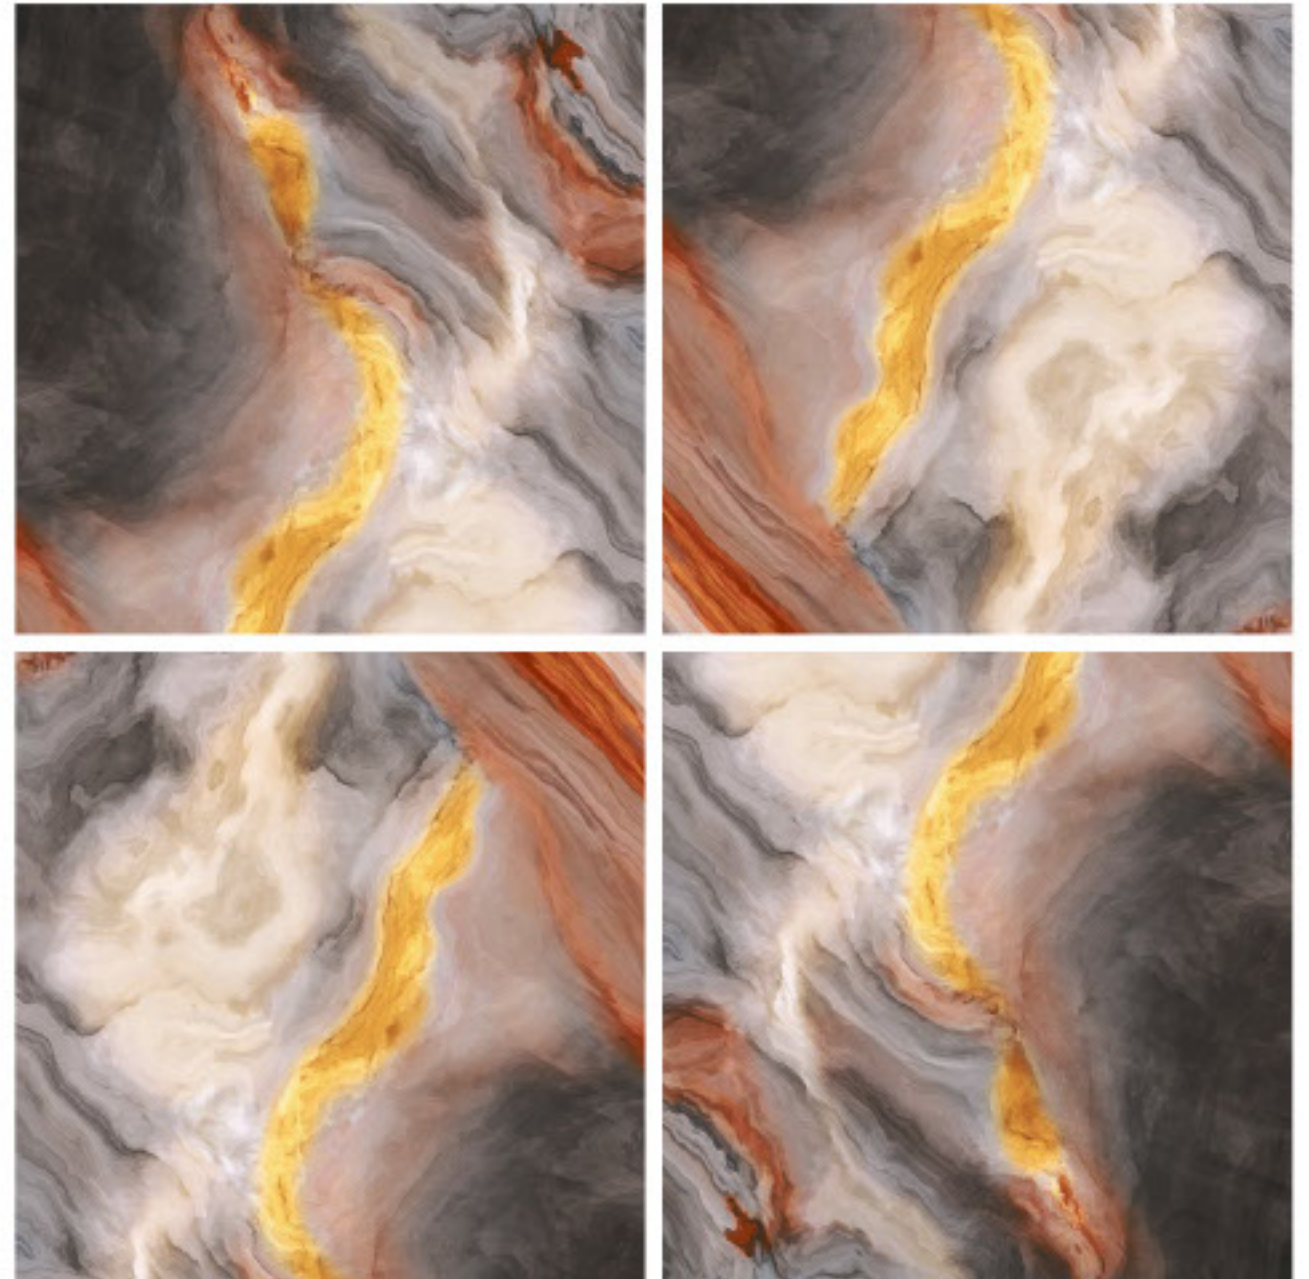

Lightning Strike

Magma Core

Marian Mint

Mountain Mist

Turquoise Teal

Twilight Silver

design:
Seastone Red

Gres Porcelain Stoneware • Rectified