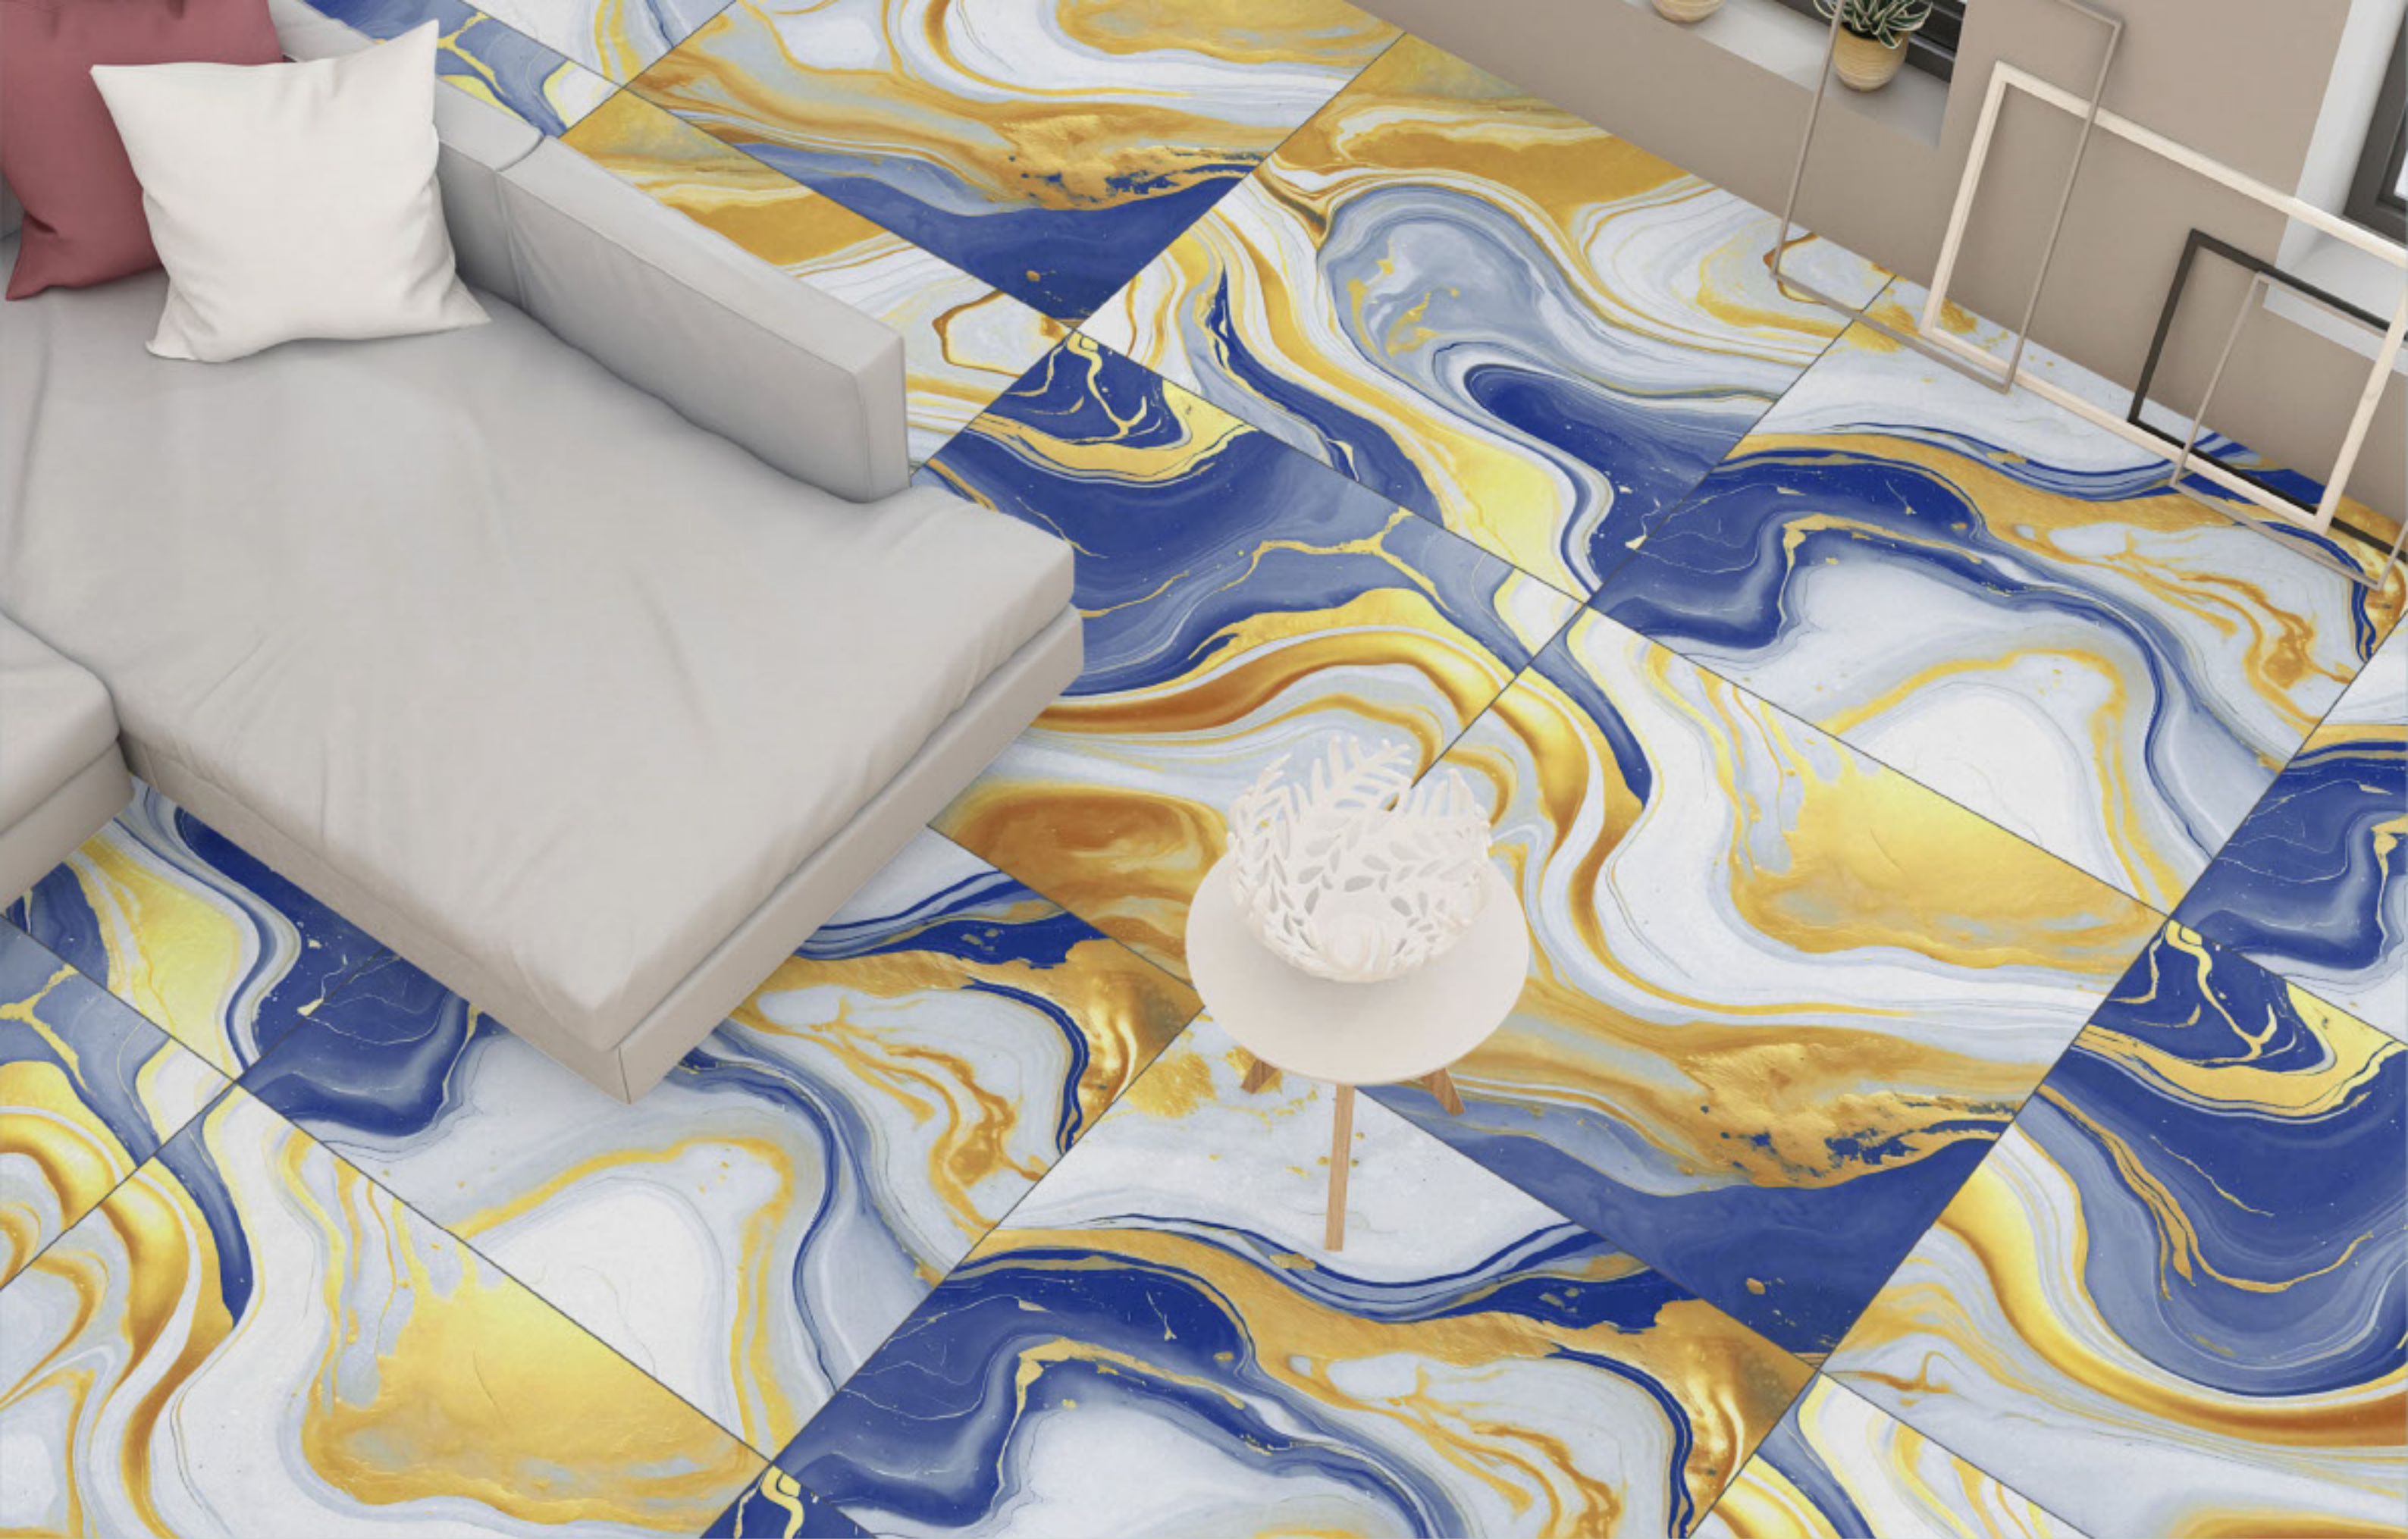

*#preview of: **TURQUOISE BLUE / 600x600mm / Matt Surface***