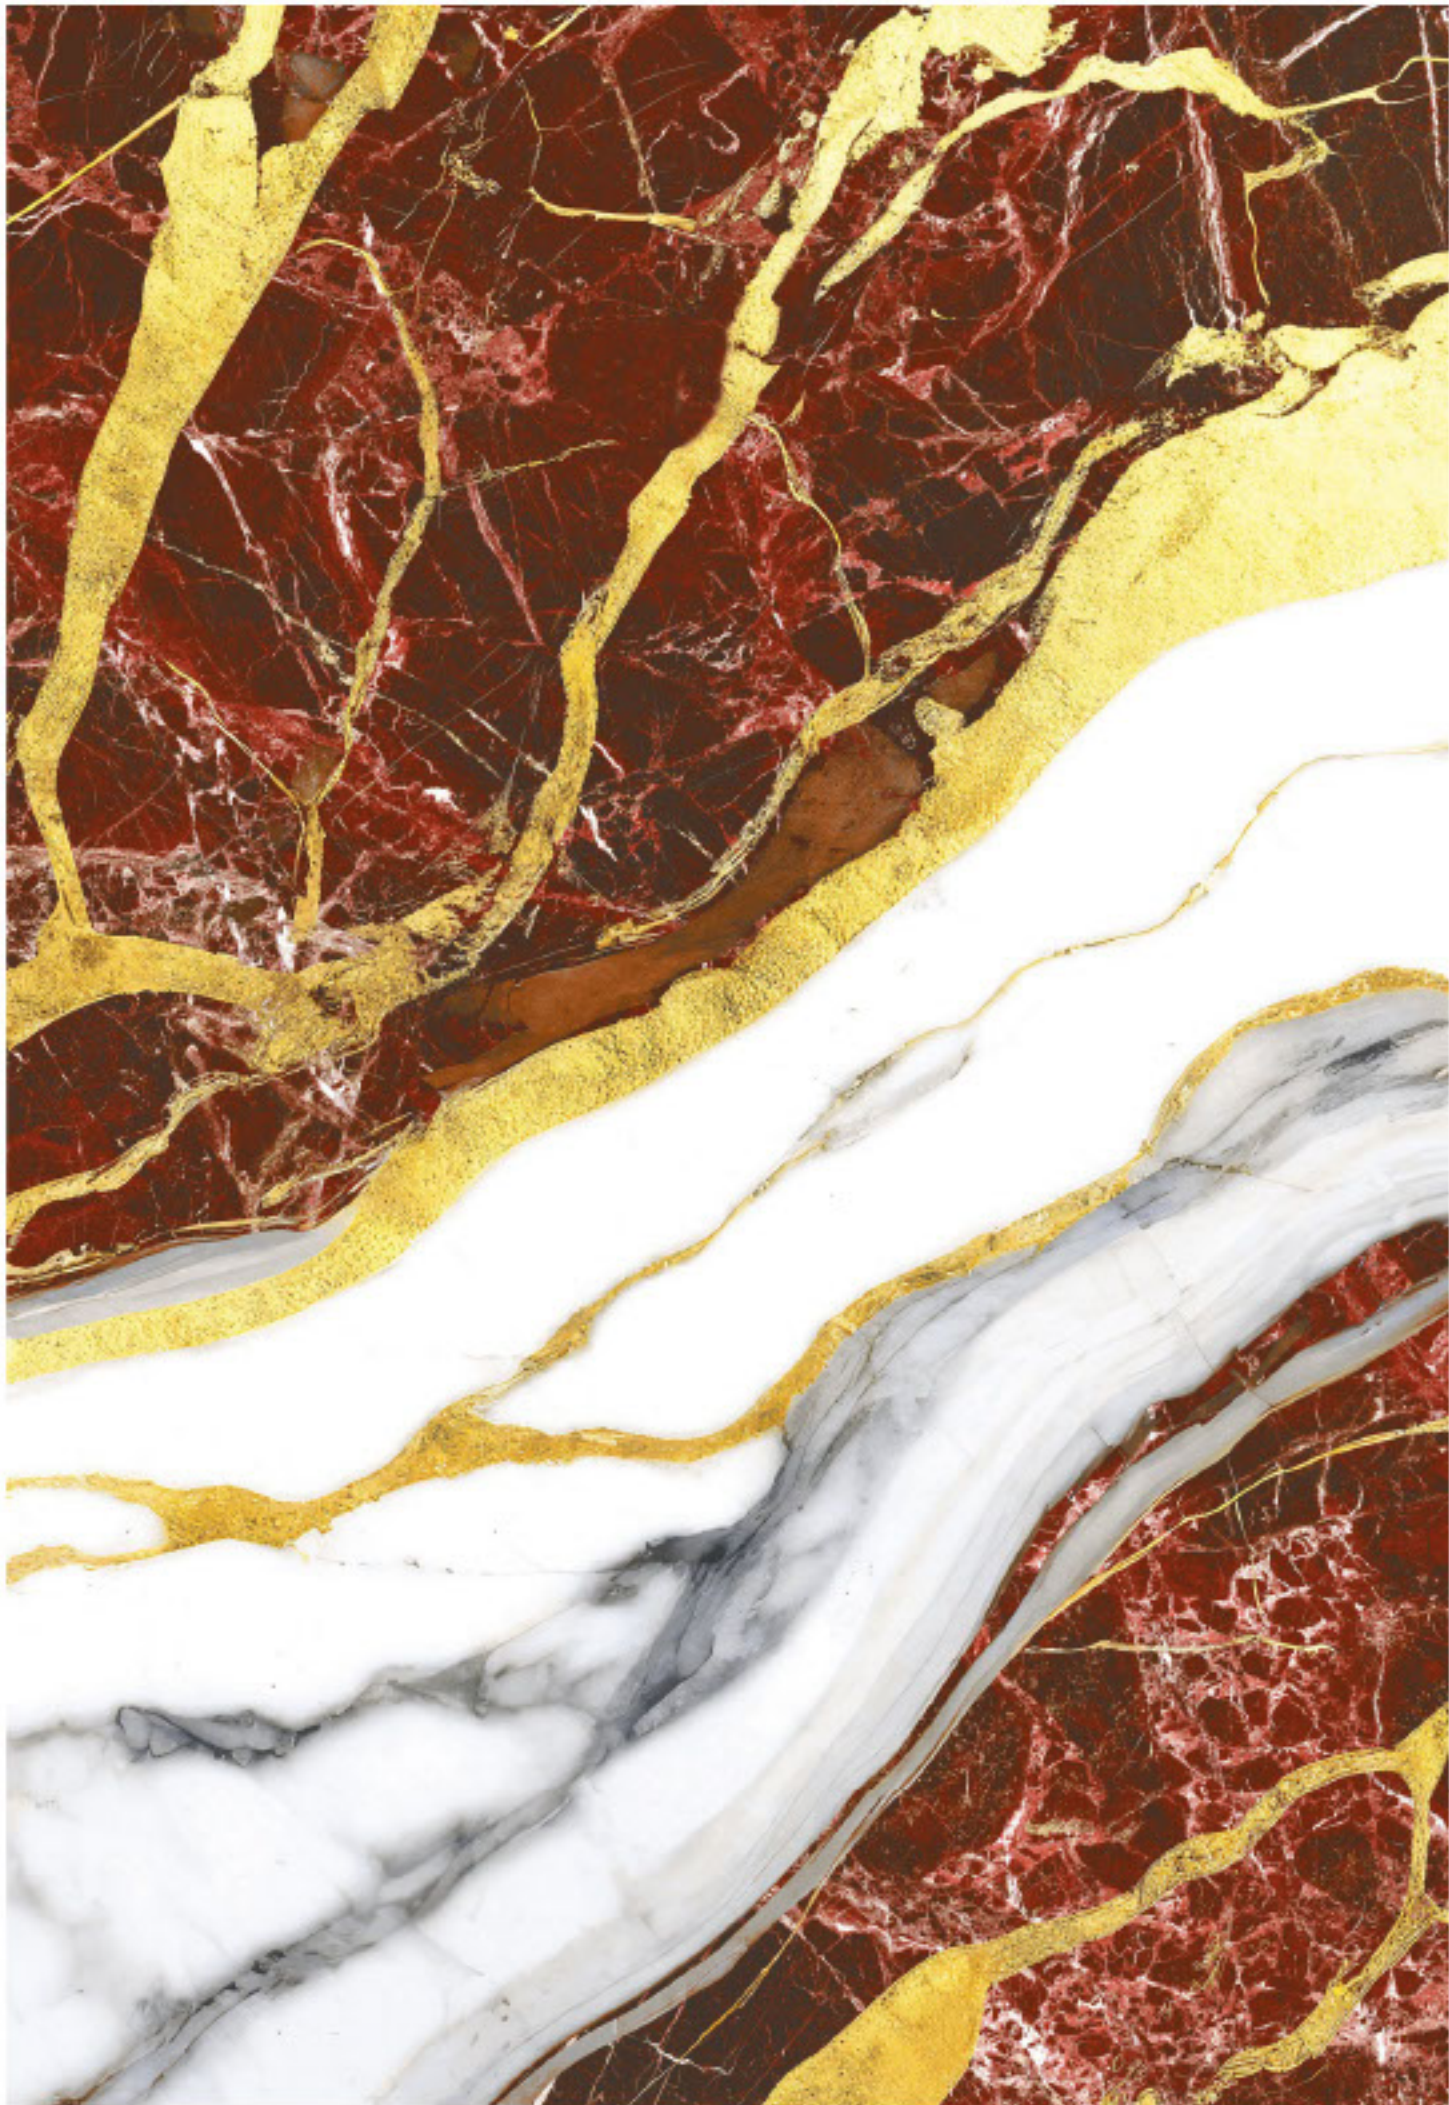

*#preview of: **SPRINKLE BLACK / 600x600mm / Matt Surface***