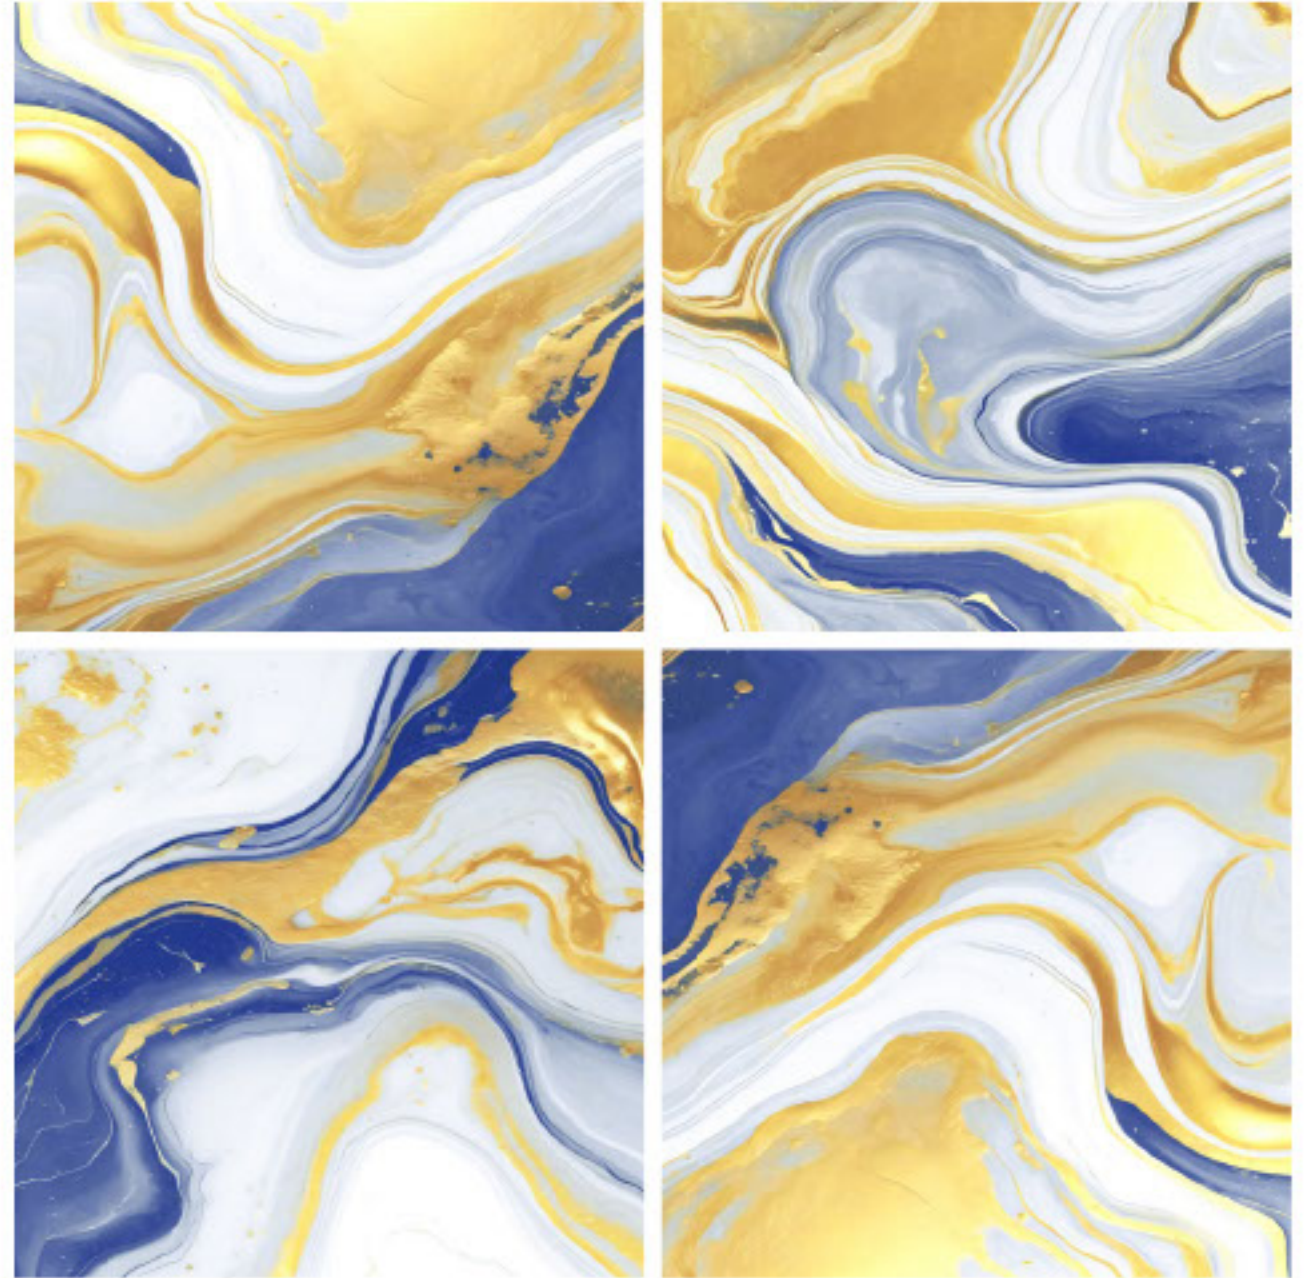

size- **600x600mm**
2x2' / 24"x24"

surface- **Matt Surface**

**The Shown Design Has A Random Pattern*

*#preview of: **TOPAZ SILVER / 600x600mm / Matt Surface***

design:
Turquoise Blue

Gres Porcelain Stoneware • Rectified