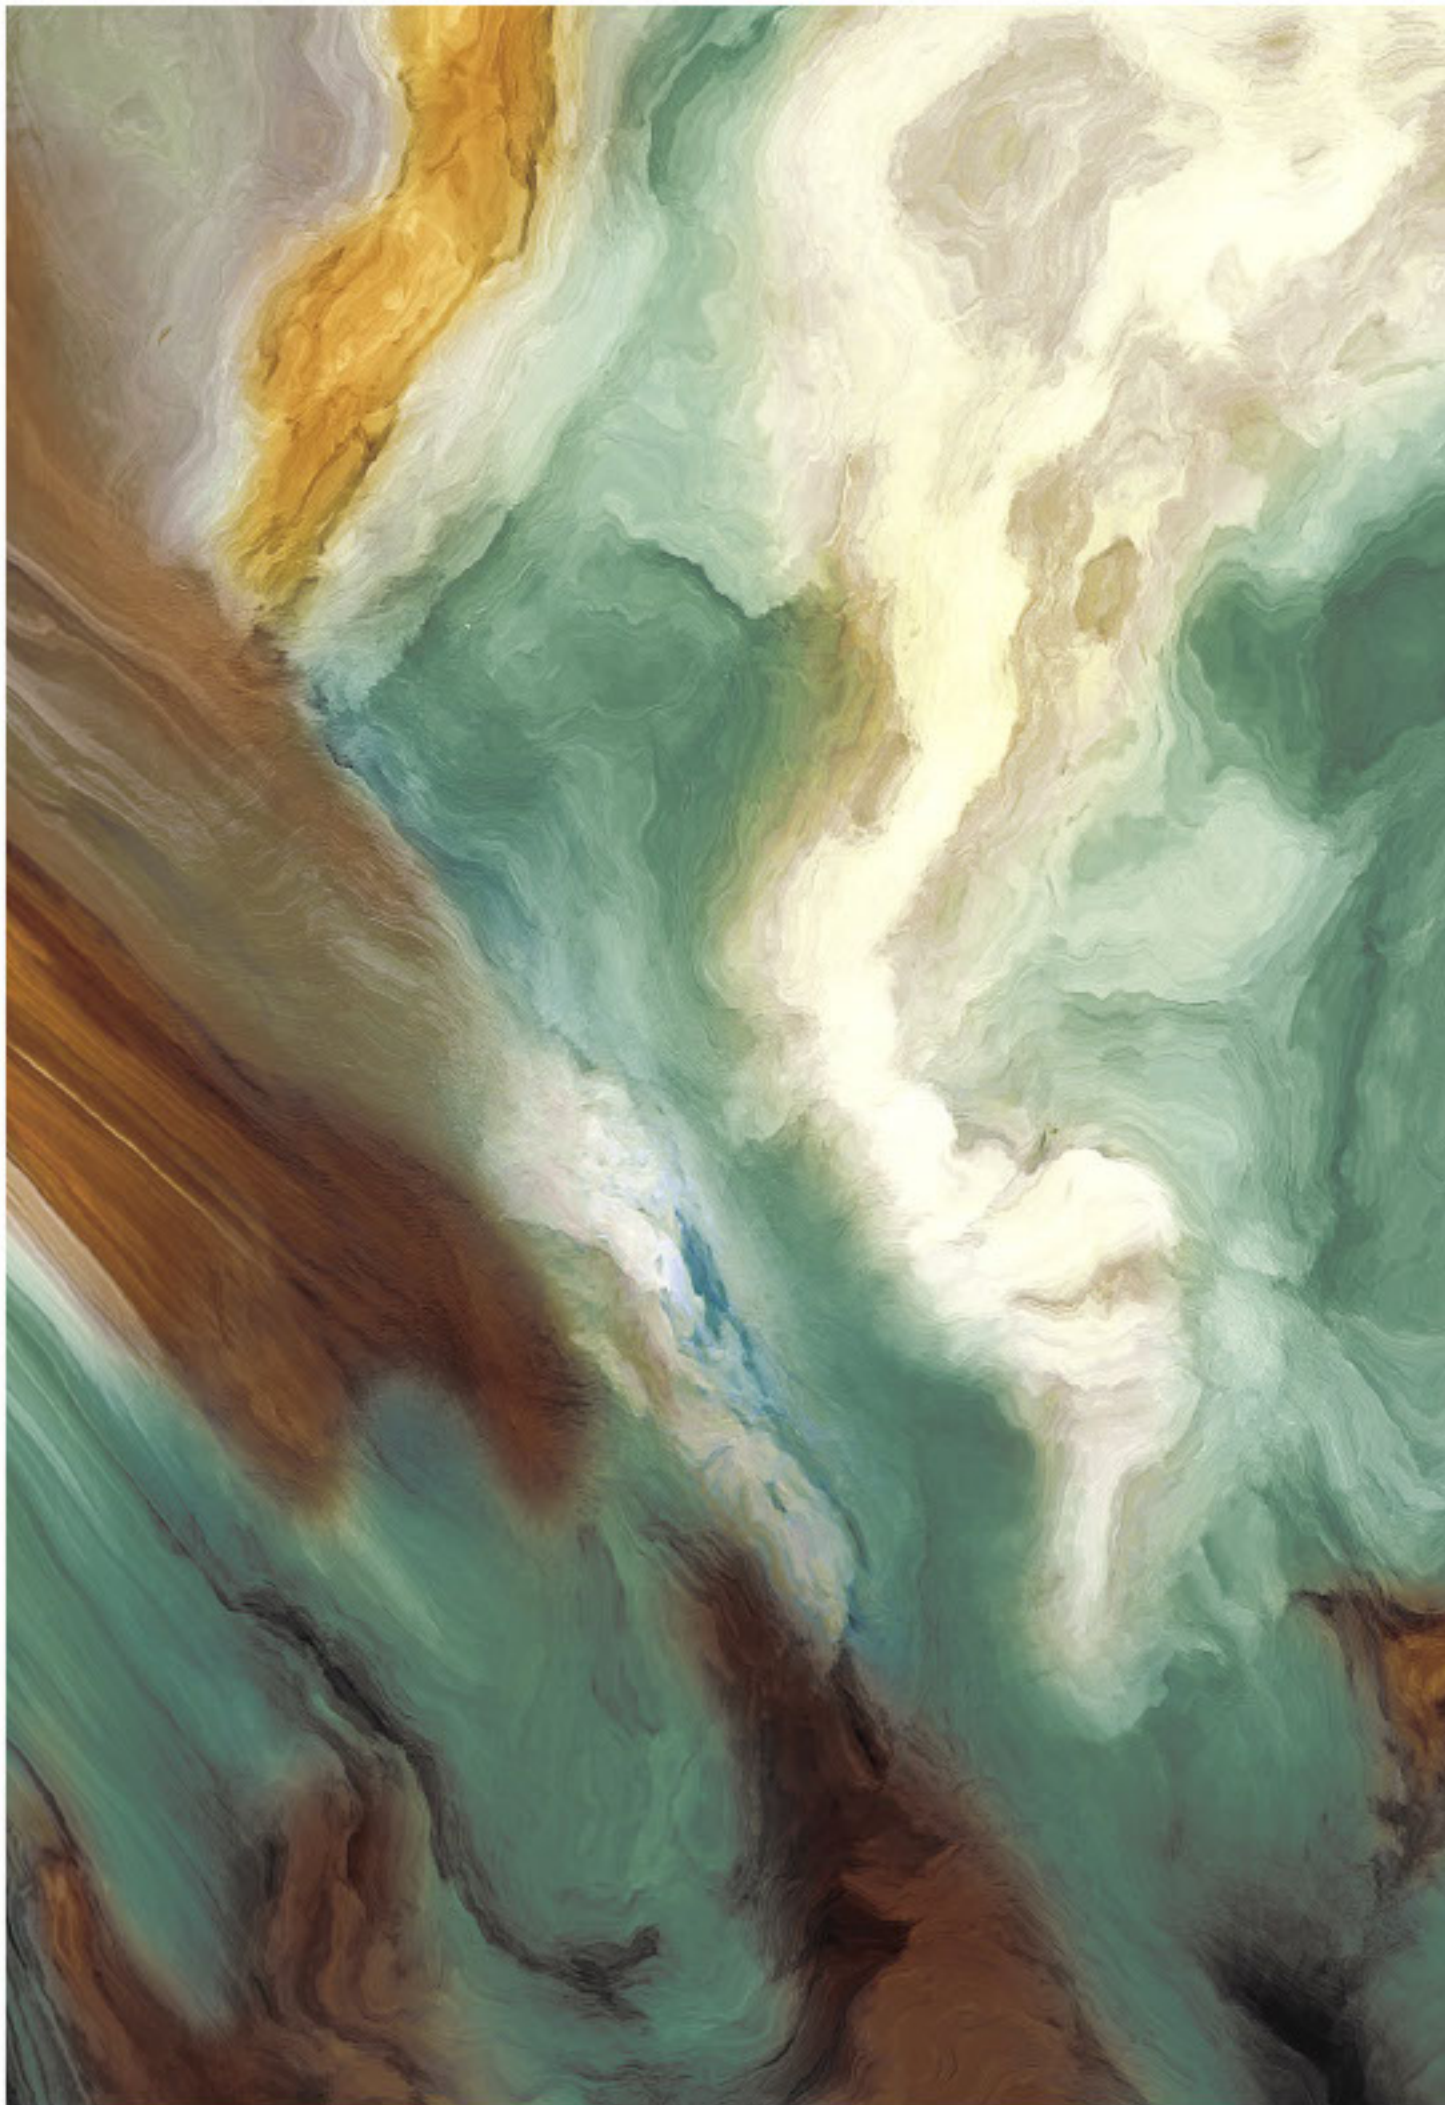

*#preview of: **Seastone Red** / 600x600mm / Matt Surface*