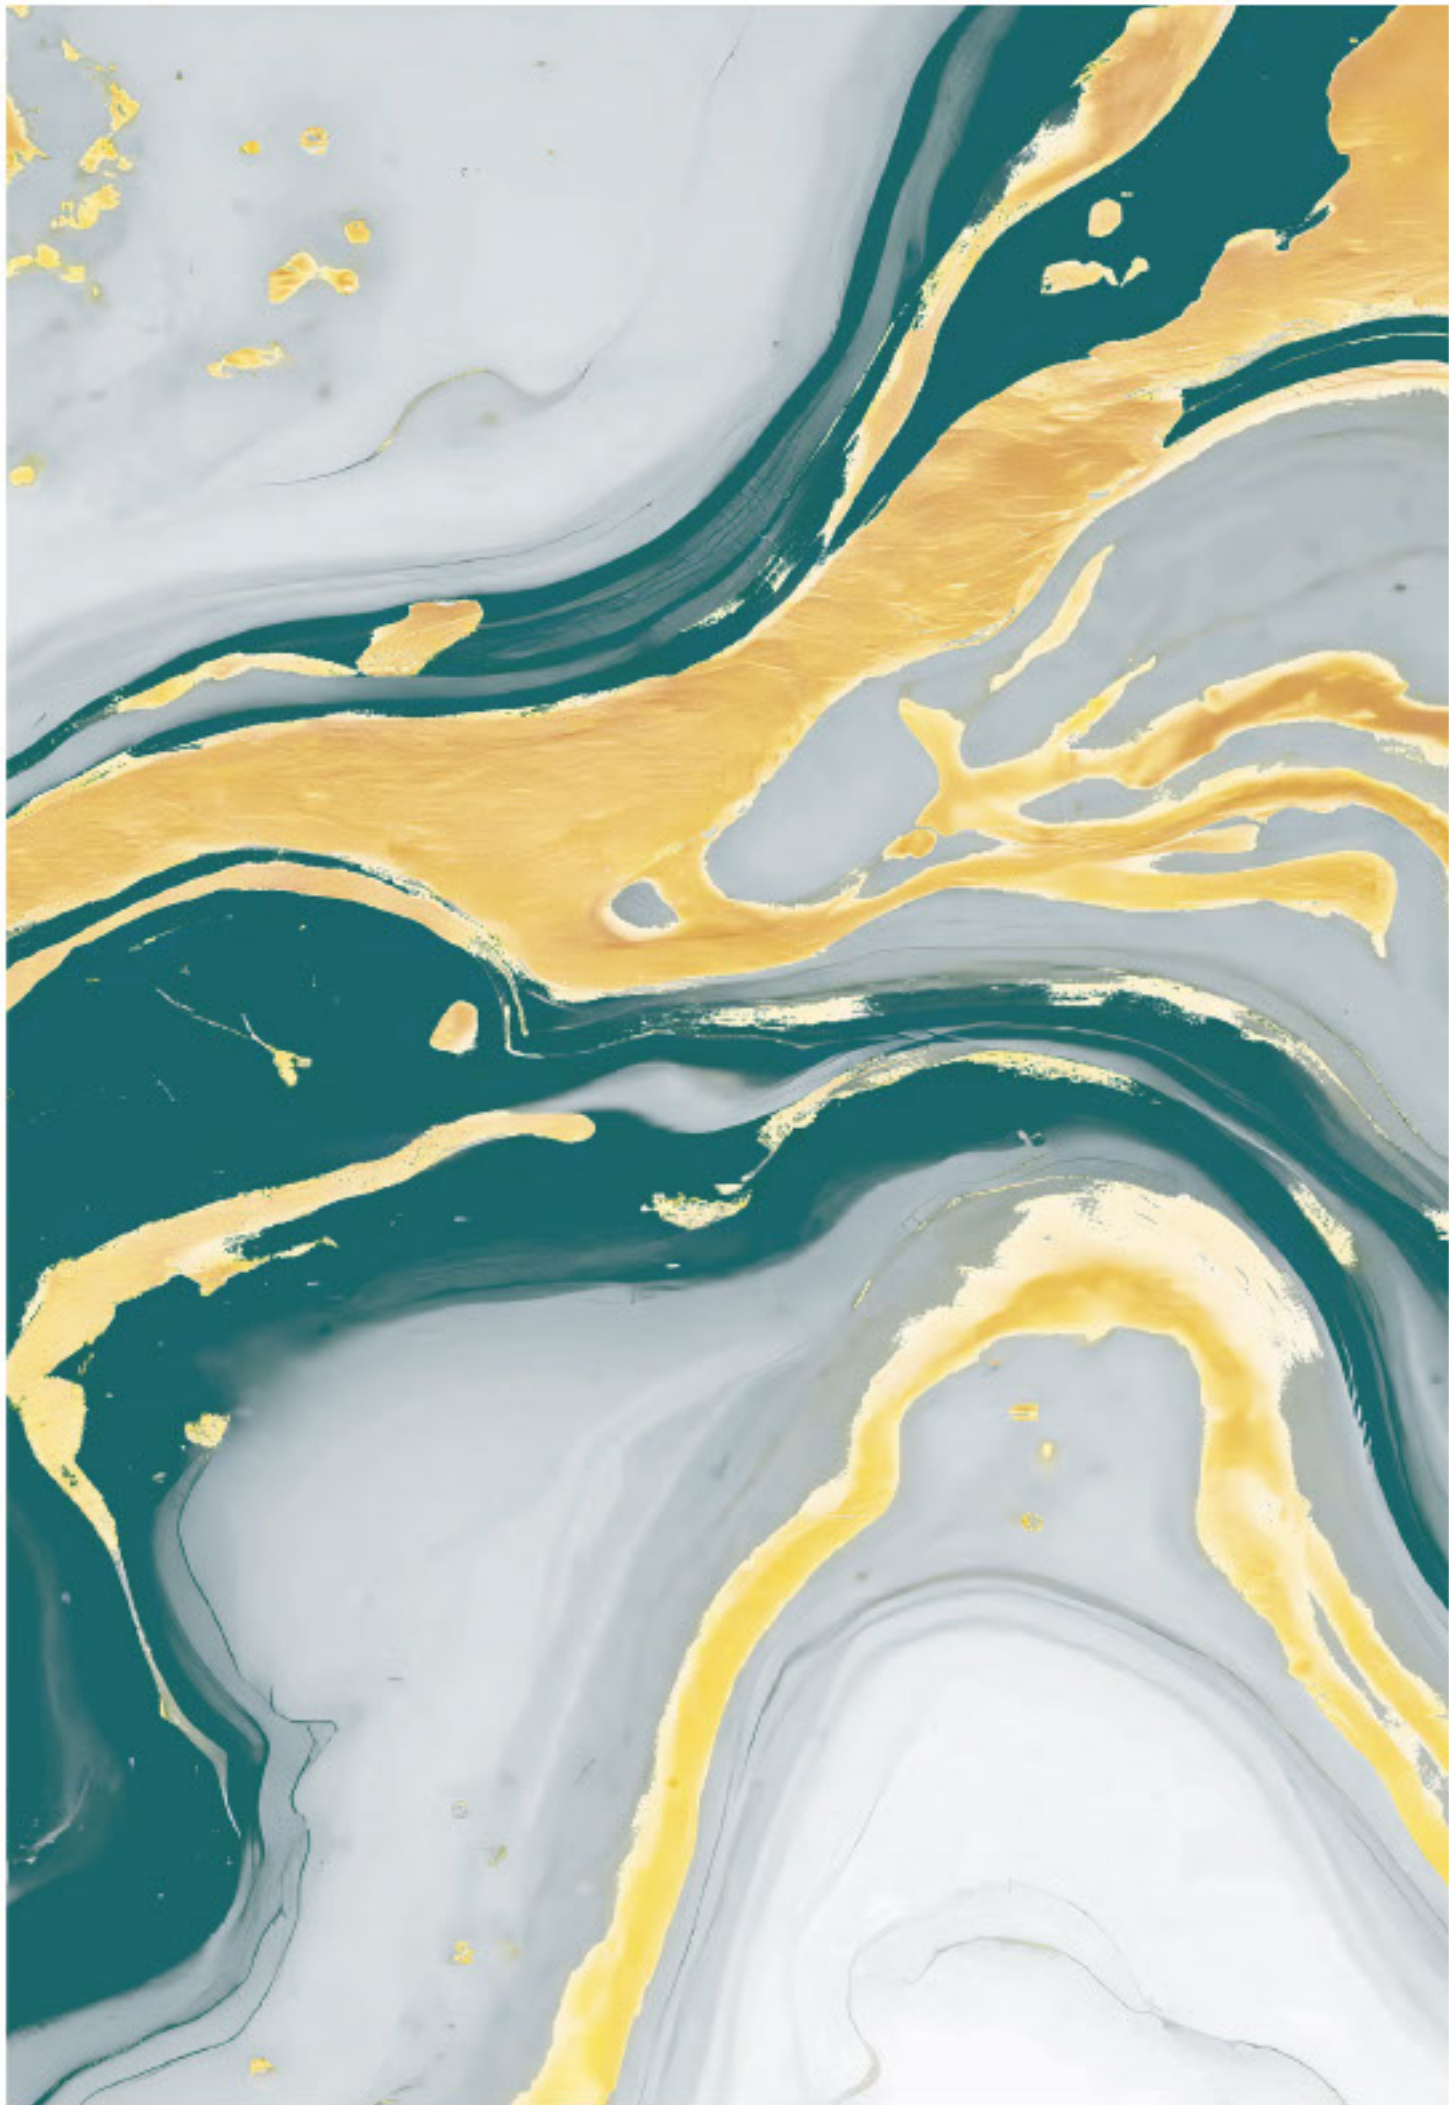

design:

Turquoise Teal

Gres Porcelain Stoneware • Rectified

size- **600x600mm**
2x2' / 24"x24"

surface- **Matt Surface**

*The Shown Design Has A Random Pattern