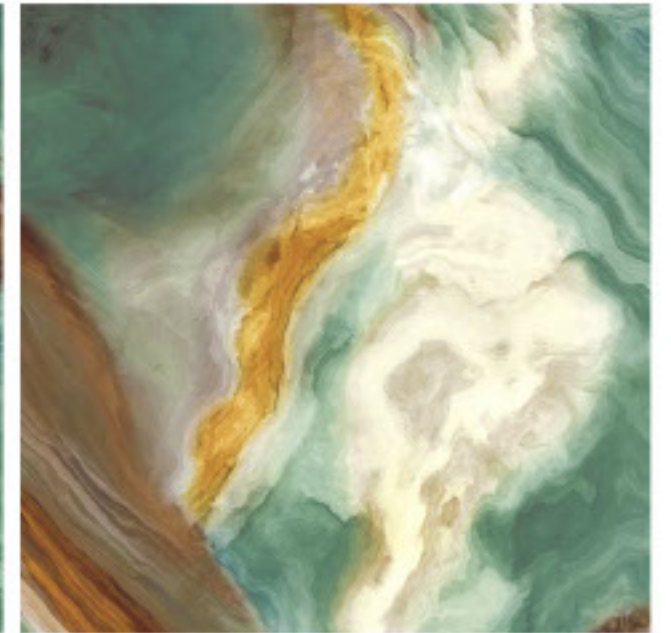

size- **600x600mm**
2x2' / 24"x24"

surface- **Matt Surface**

**The Shown Design Has A Random Pattern*

*#preview of: **Seastone Red** / 600x600mm / Matt Surface*

design:
Seastone Aqua

Gres Porcelain Stoneware • Rectified