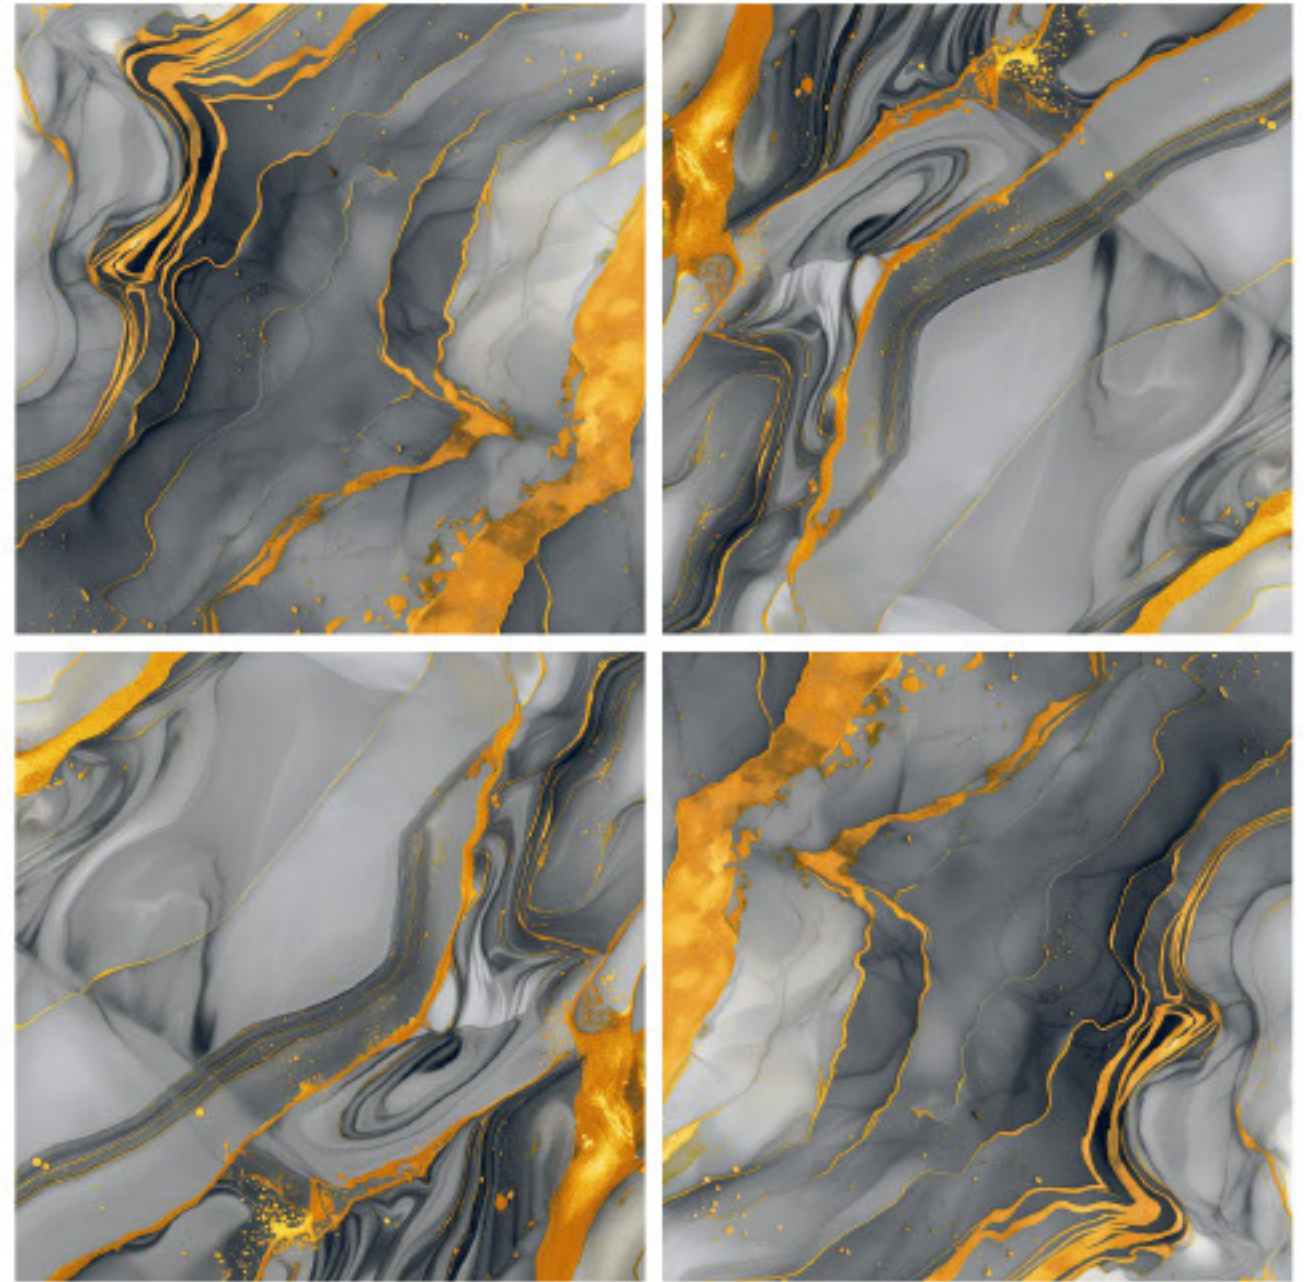

size- **600x600mm**
2x2' / 24"x24"

surface- **Matt Surface**

**The Shown Design Has A Random Pattern*

*#preview of: **HURRICANE AQUA / 600x600mm / Matt Surface***

design:
Illusion Grey

Gres Porcelain Stoneware • Rectified