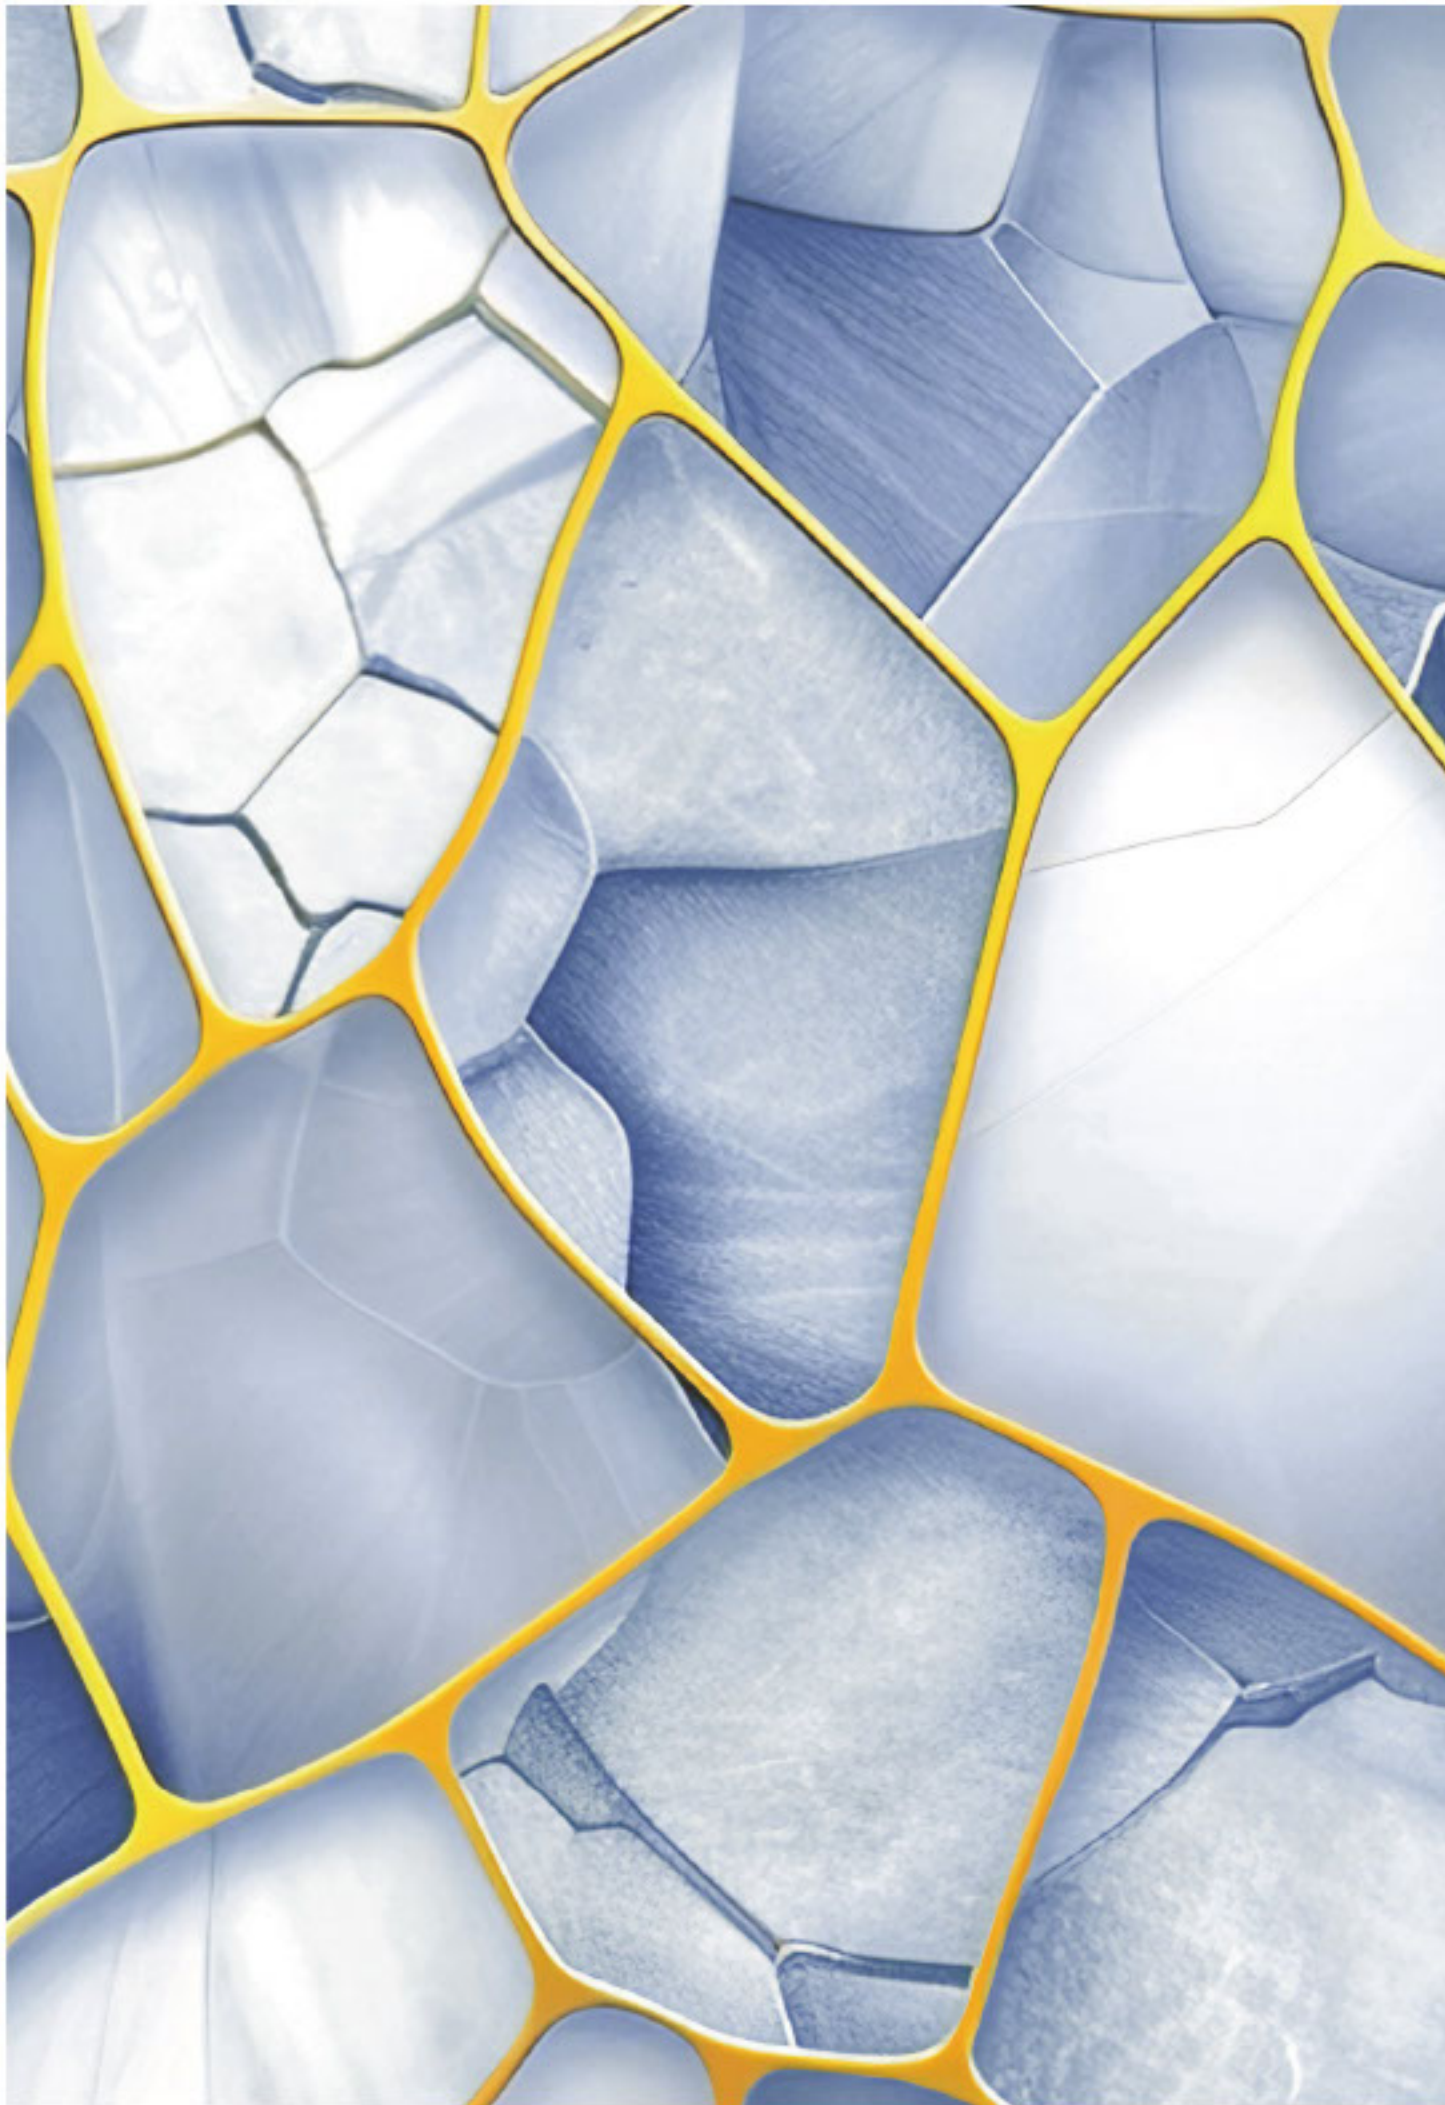

design:
Opal Gleam

Gres Porcelain Stoneware • Rectified

size- **600x600mm**
2x2' / 24"x24"

surface- **Matt Surface**

*The Shown Design Has A Random Pattern