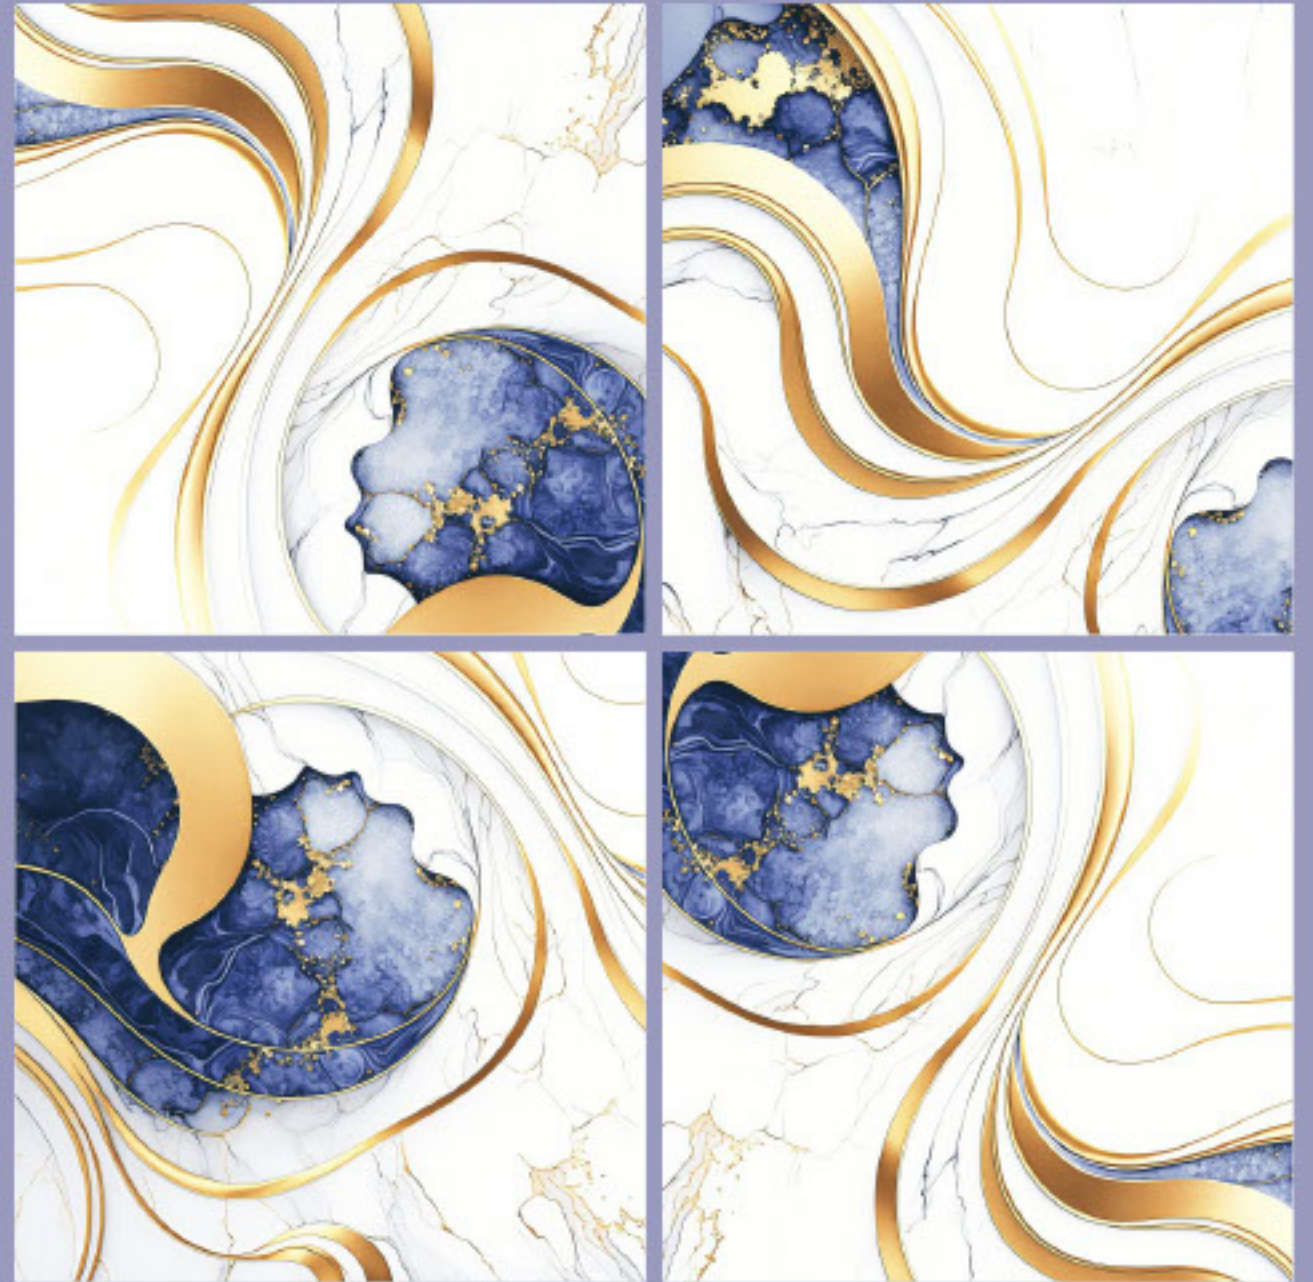

size- **600x600mm**
2x2' / 24"x24"

surface- **Matt Surface**

**The Shown Design Has A Random Pattern*

#preview of: CITRINE BURST / 600x600mm / Matt Surface

design:
Crimson Tide

Gres Porcelain Stoneware • Rectified