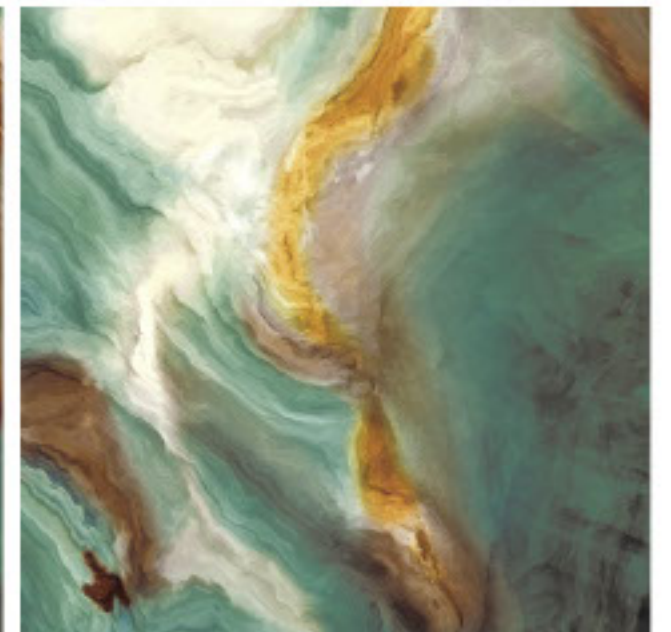

size- **600x600mm**
2x2' / 24"x24"

surface- **Matt Surface**

**The Shown Design Has A Random Pattern*

*#preview of: **Seastone Red** / 600x600mm / Matt Surface*

design:
Seastone Aqua

Gres Porcelain Stoneware • Rectified