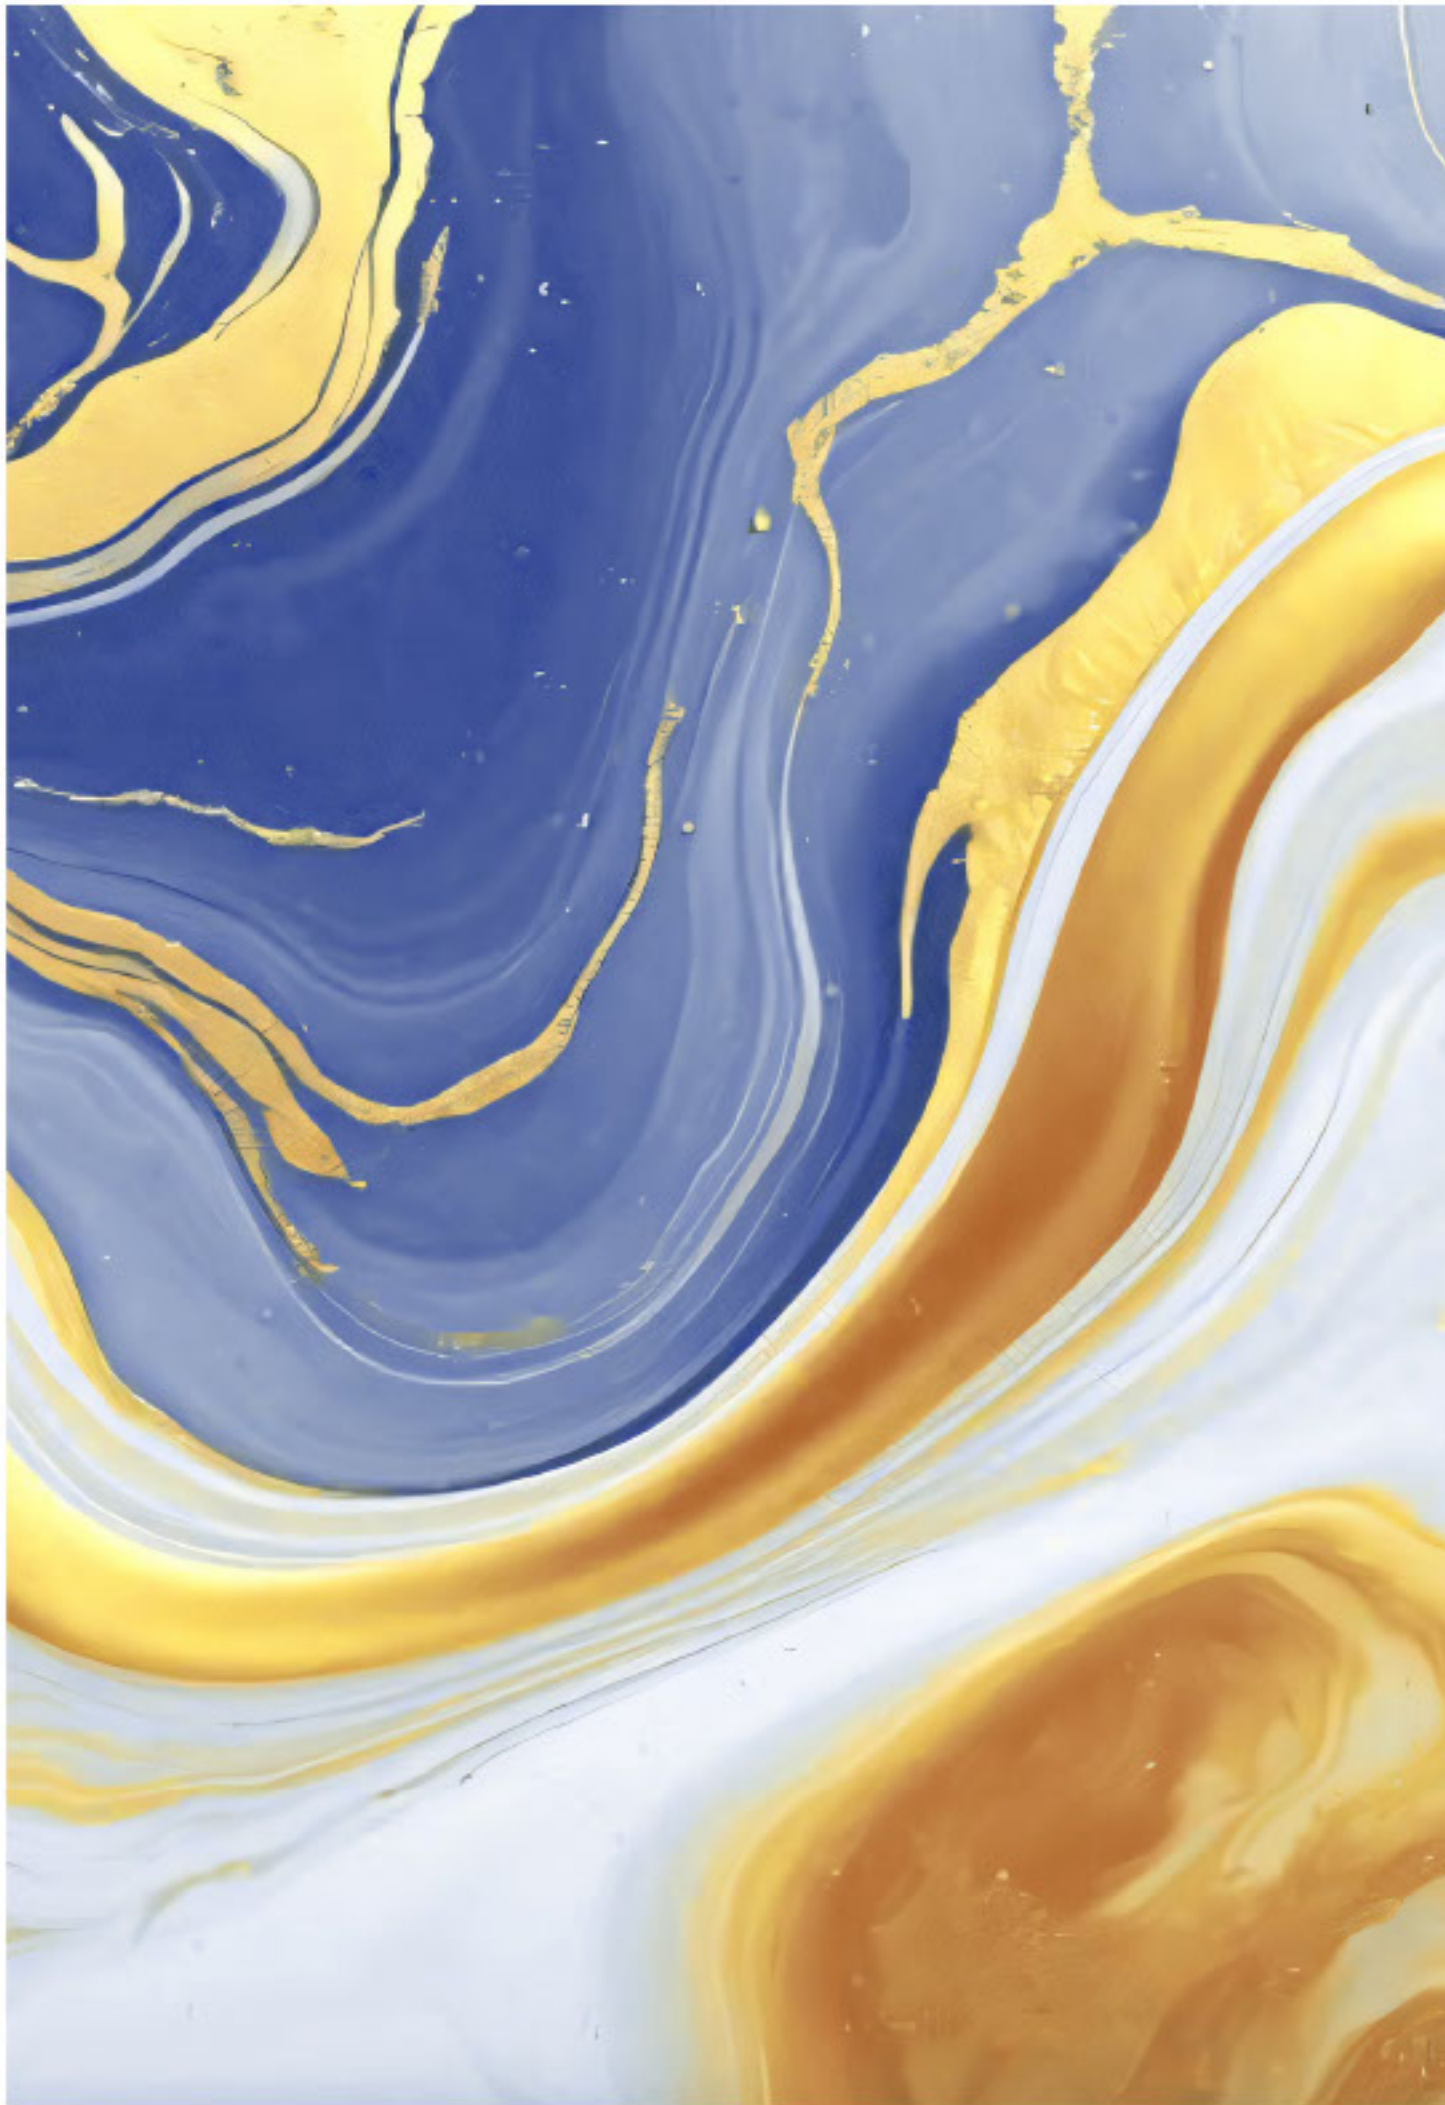

design:
Turquoise Blue

Gres Porcelain Stoneware • Rectified

size- **600x600mm**
2x2' / 24"x24"

surface- **Matt Surface**

*The Shown Design Has A Random Pattern