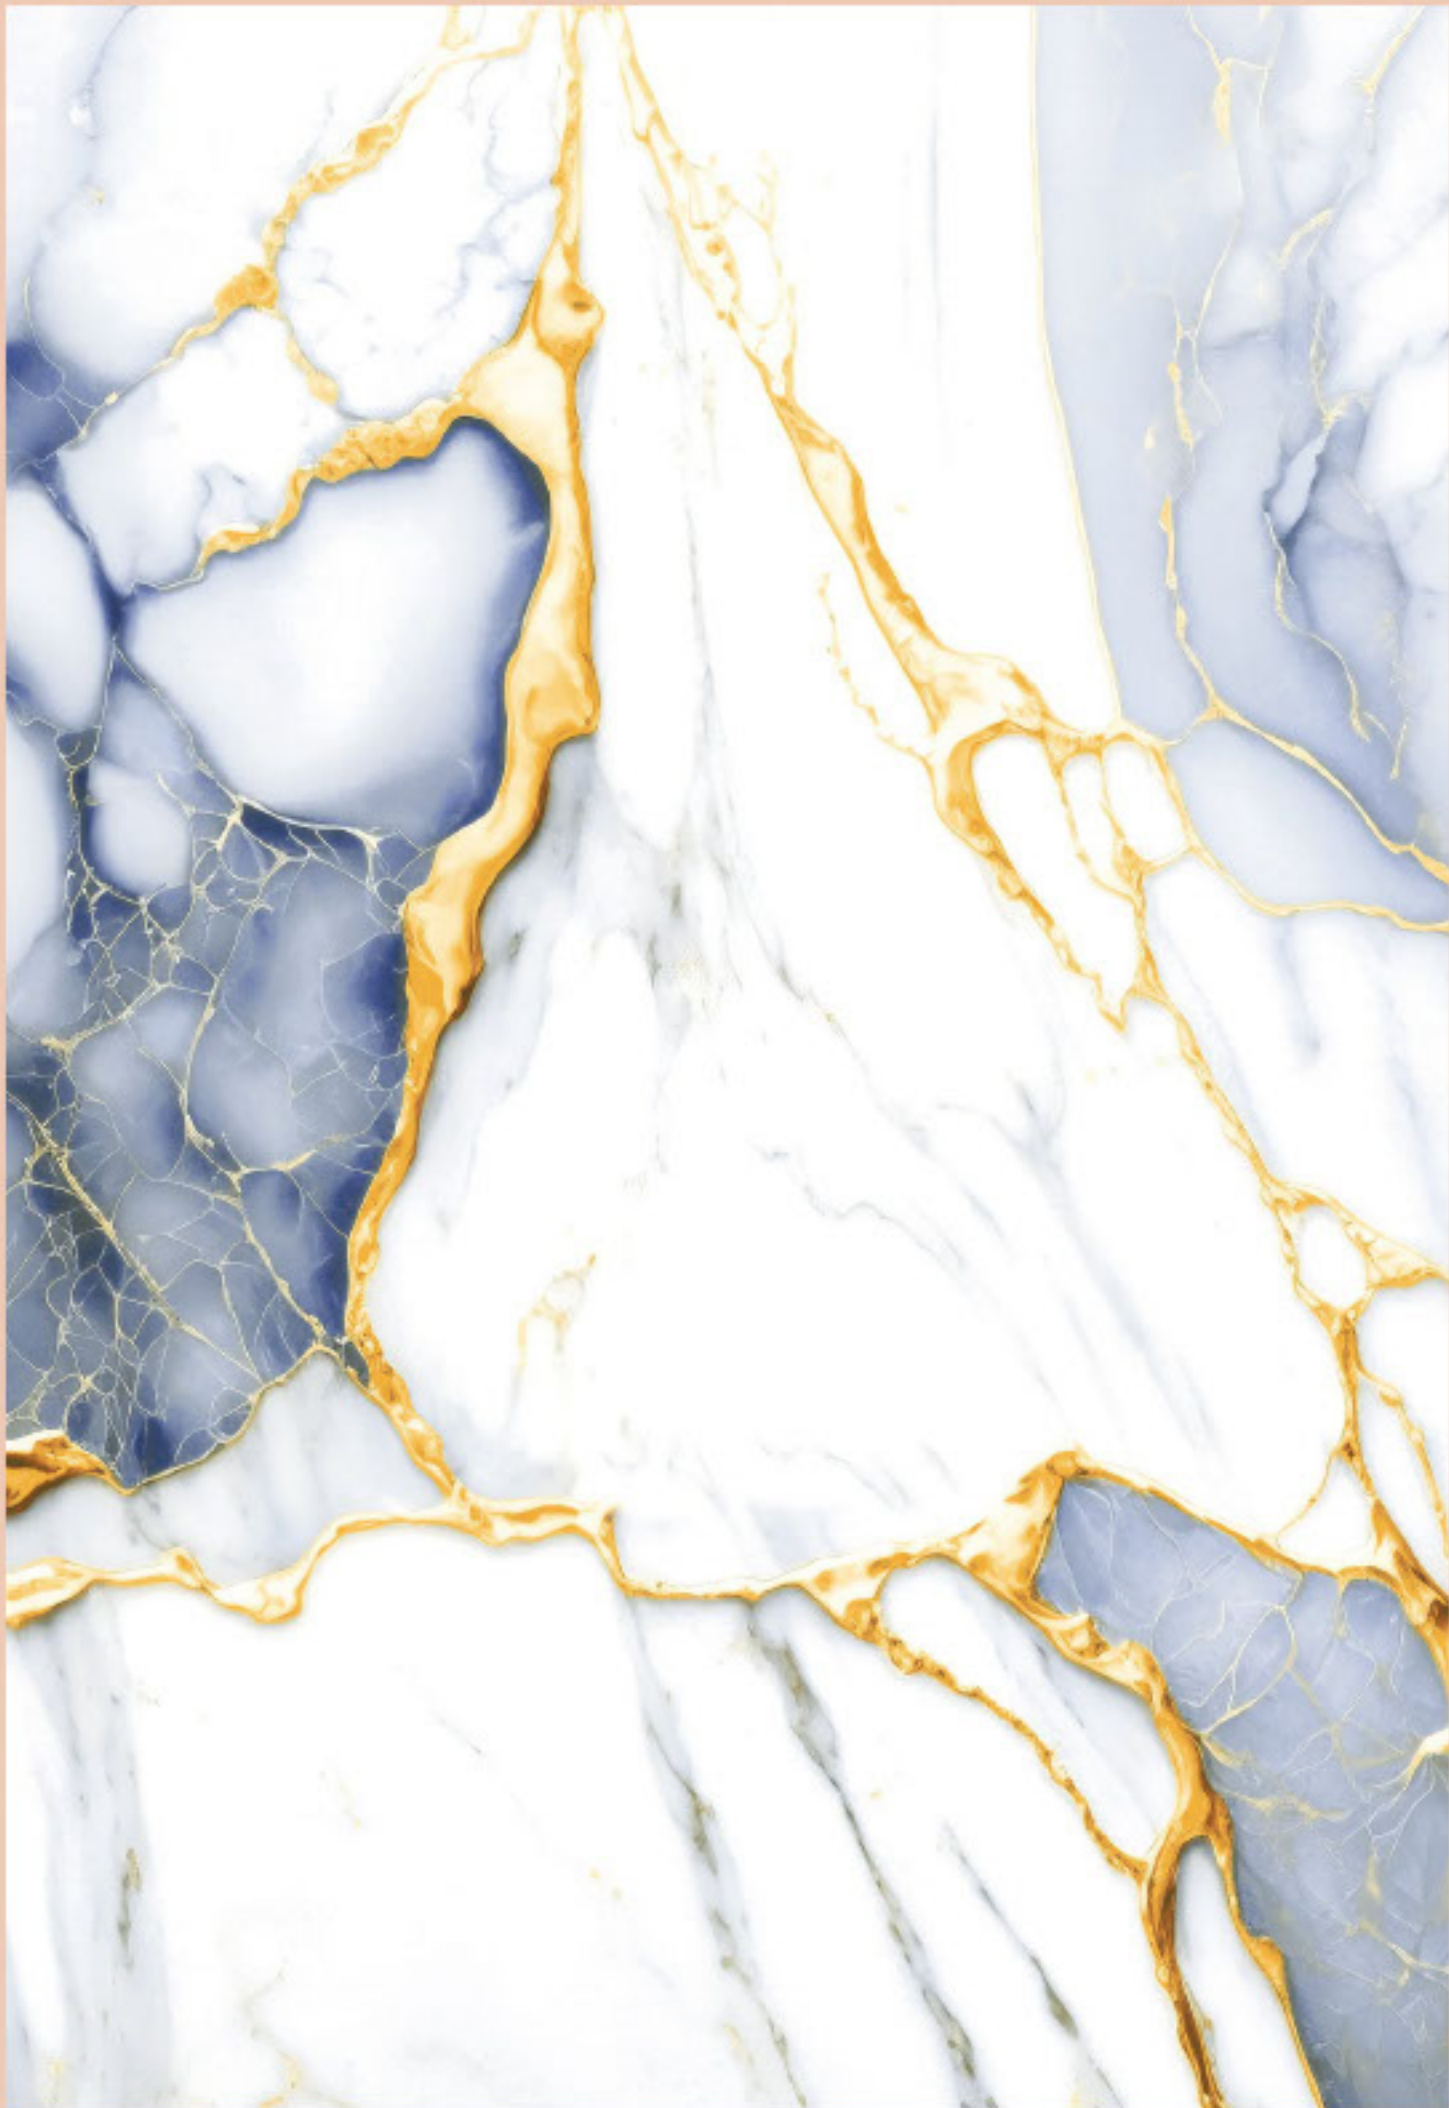

design:
Jade Spark

Gres Porcelain Stoneware • Rectified

size- **600x600mm**
2x2' / 24"x24"

surface- **Matt Surface**

*The Shown Design Has A Random Pattern