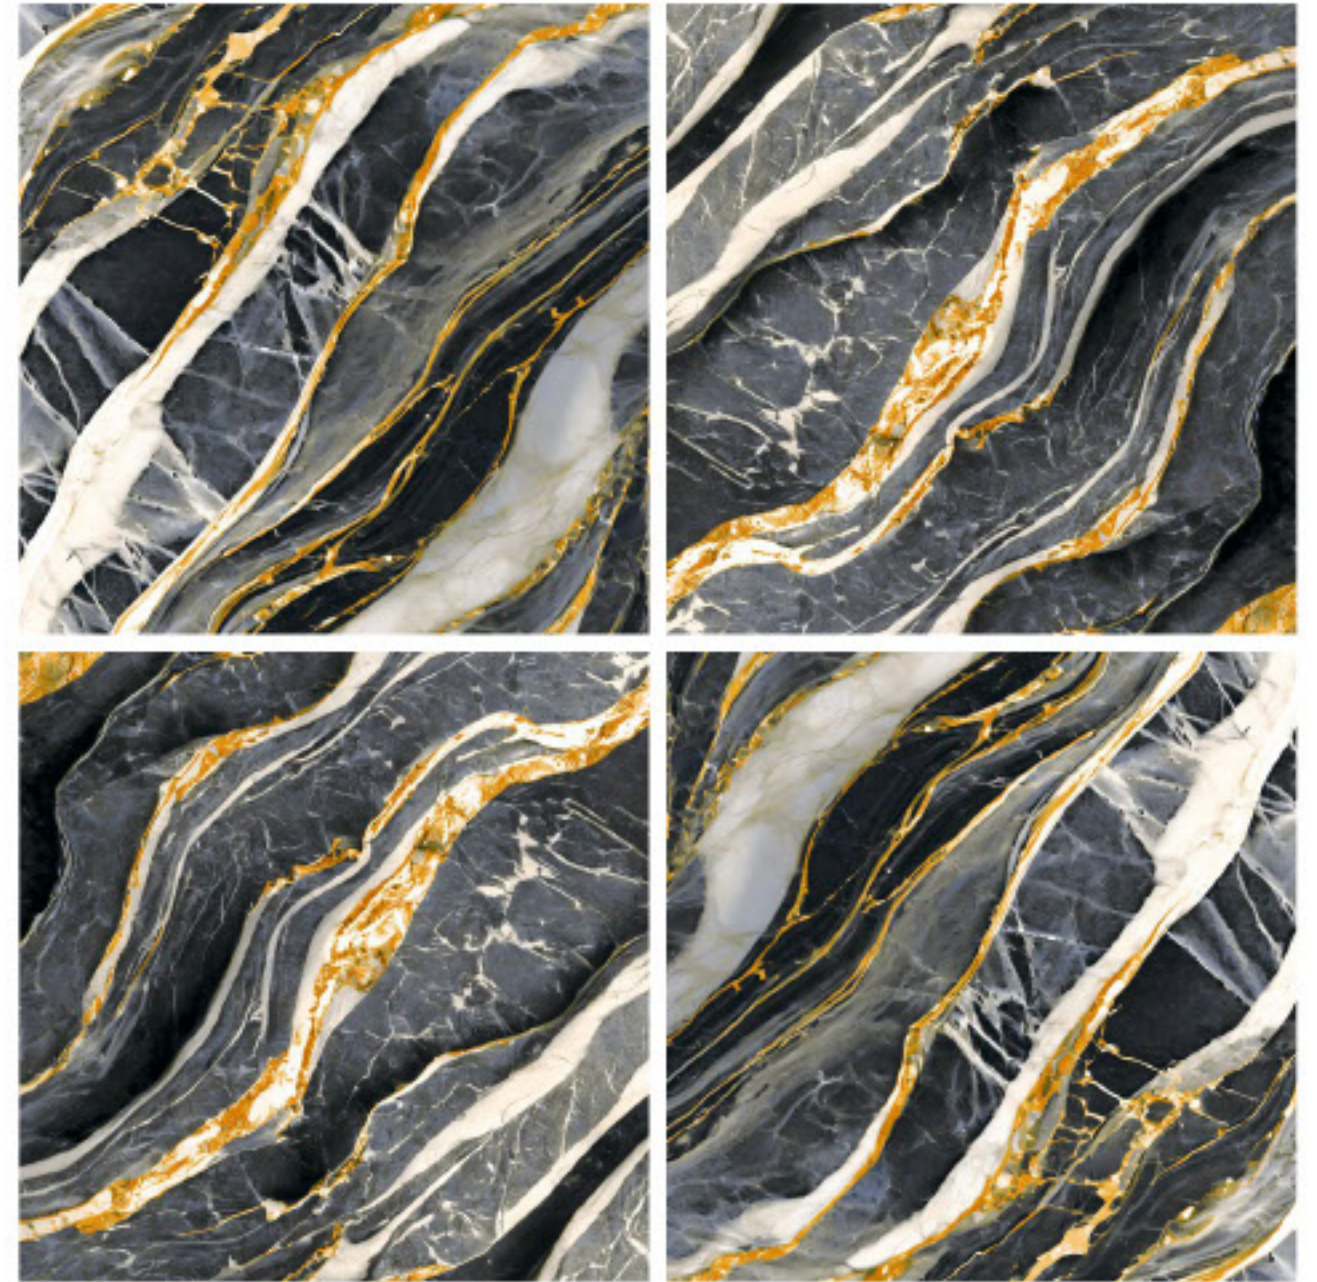

size- **600x600mm**
2x2' / 24"x24"

surface- **Matt Surface**

**The Shown Design Has A Random Pattern*

*#preview of: **LIGHTNING STRIKE / 600x600mm / Matt Surface***

design:
Magma Core

Gres Porcelain Stoneware • Rectified