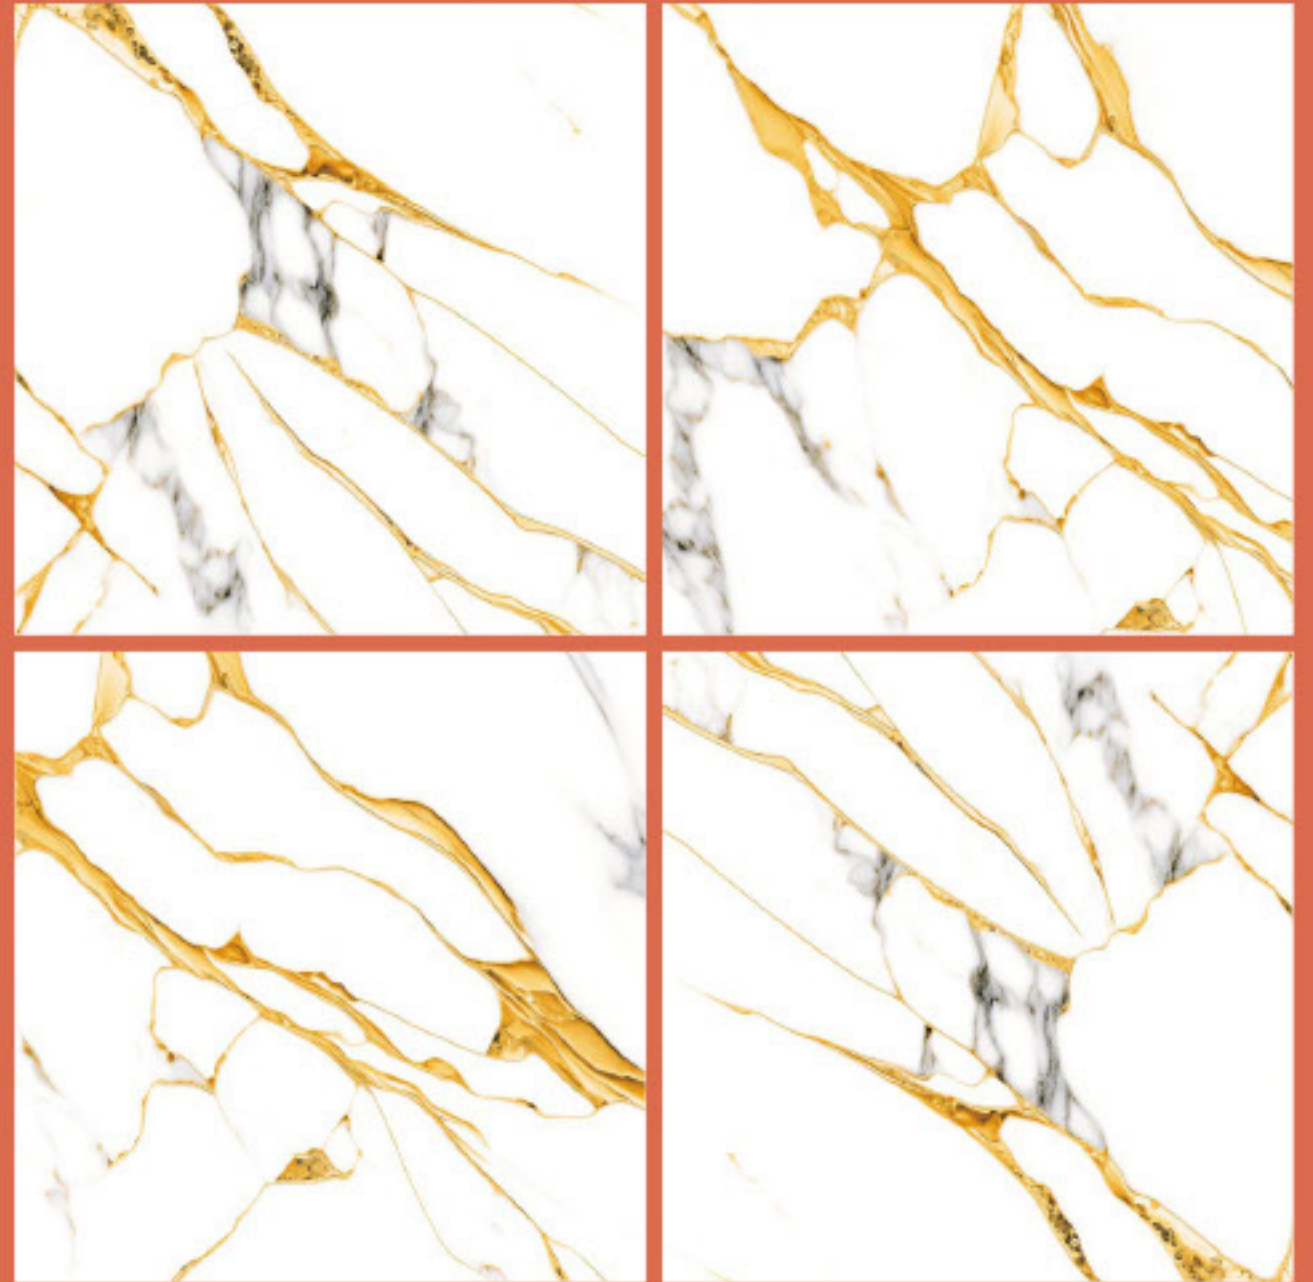

size- **600x600mm**
2x2' / 24"x24"

surface- **Matt Surface**

**The Shown Design Has A Random Pattern*

#preview of: **CRIMSON TIDE / 600x600mm / Matt Surface**

design:
Crocodile White

Gres Porcelain Stoneware • Rectified