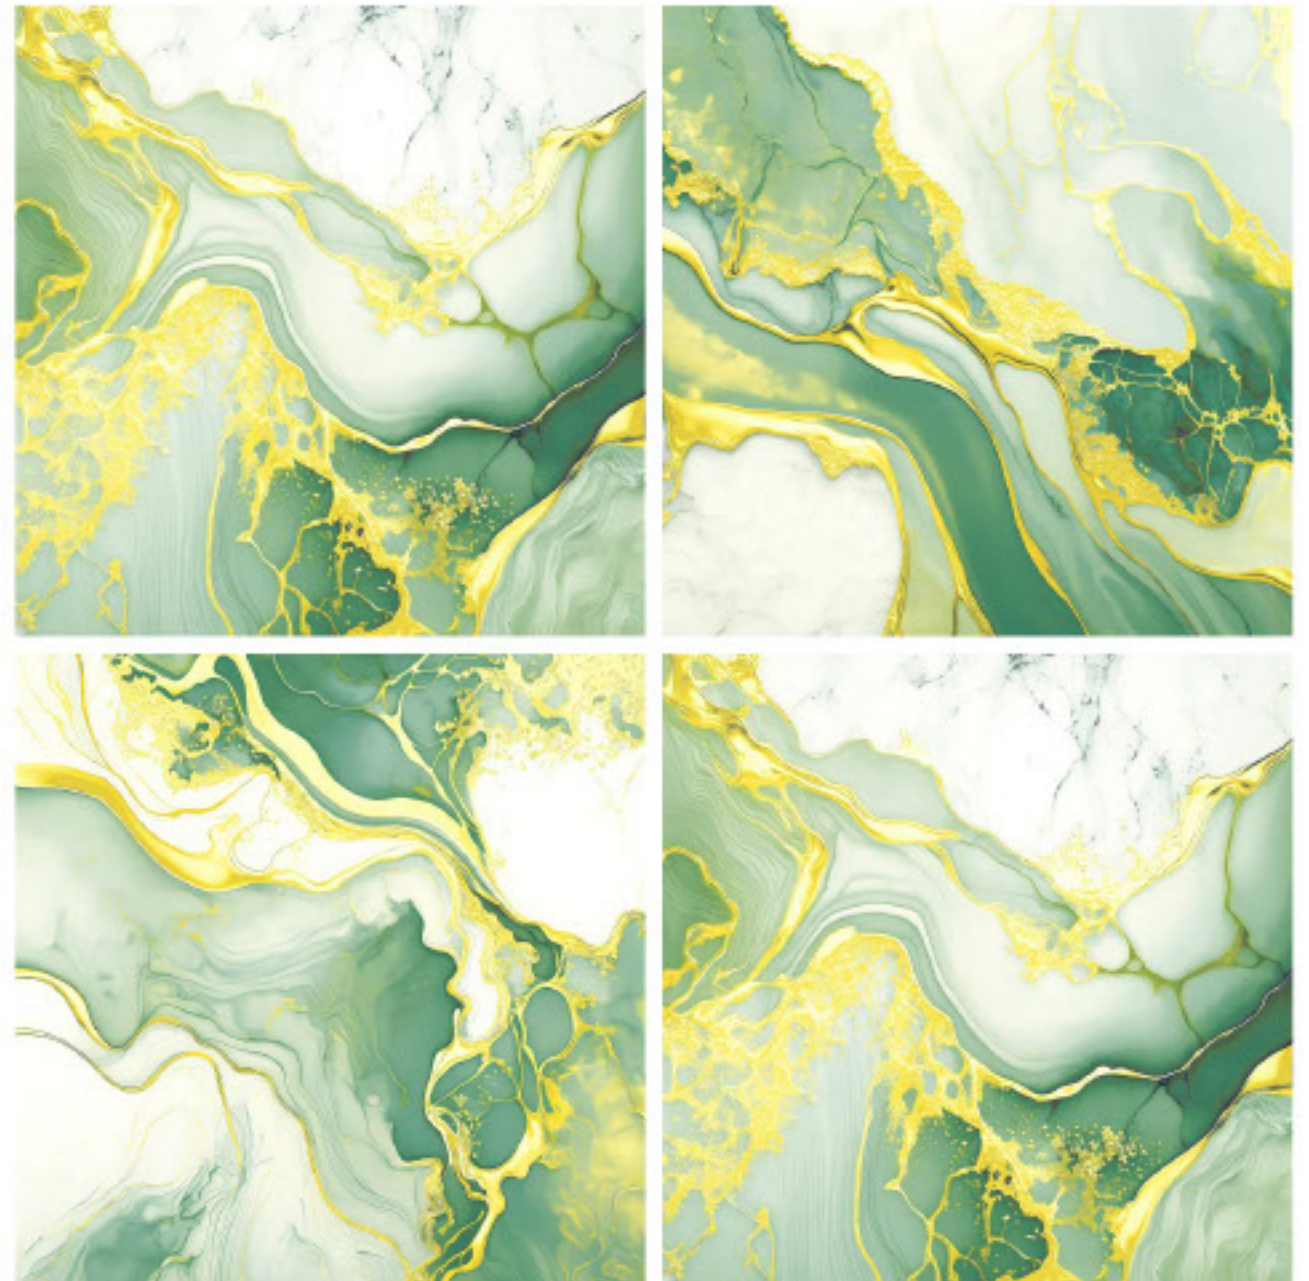

size- **600x600mm**
2x2' / 24"x24"

surface- **Matt Surface**

**The Shown Design Has A Random Pattern*

*#preview of: **MAGMA CORE / 600x600mm / Matt Surface***

design:
Marian Mint

Gres Porcelain Stoneware • Rectified