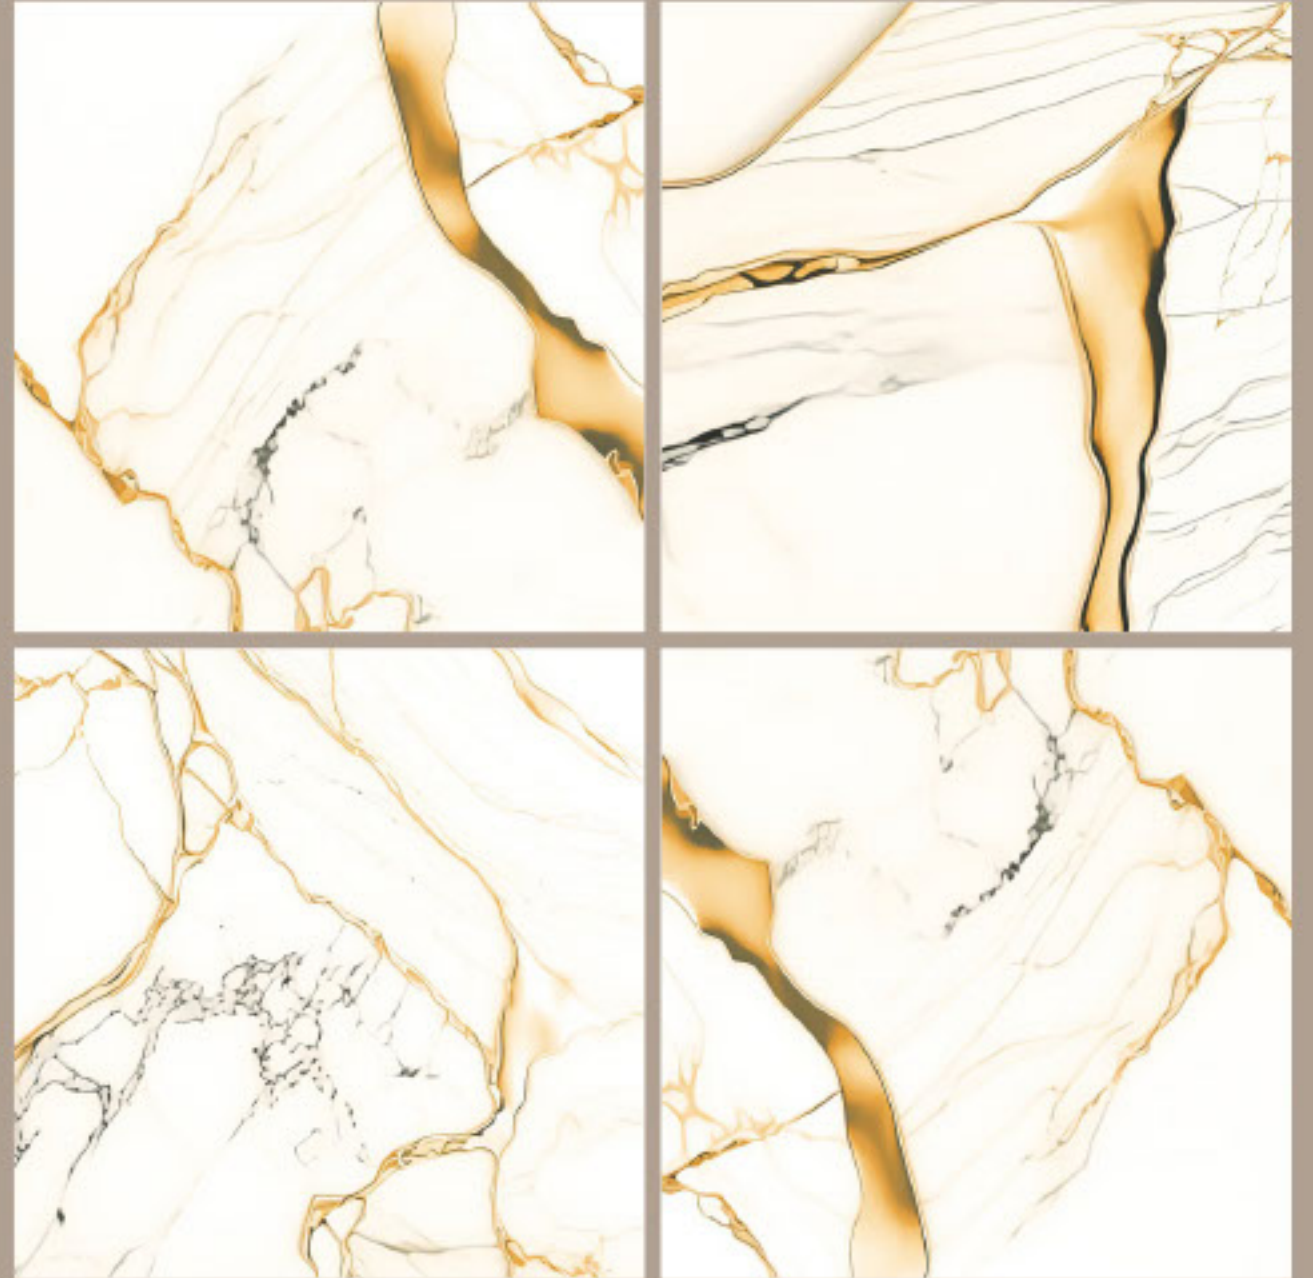

size- **600x600mm**
2x2' / 24"x24"

surface- **Matt Surface**

**The Shown Design Has A Random Pattern*

*#preview of: **OPAL GLEAM / 600x600mm / Matt Surface***

design:

Popcorn Burst

Gres Porcelain Stoneware • Rectified