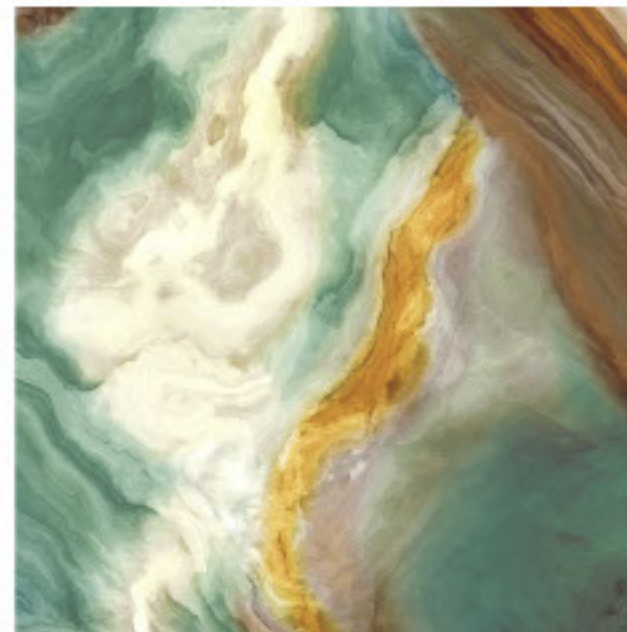

size- **600x600mm**
2x2' / 24"x24"

surface- **Matt Surface**

**The Shown Design Has A Random Pattern*

*#preview of: **Seastone Red** / 600x600mm / Matt Surface*

design:
Seastone Aqua

Gres Porcelain Stoneware • Rectified