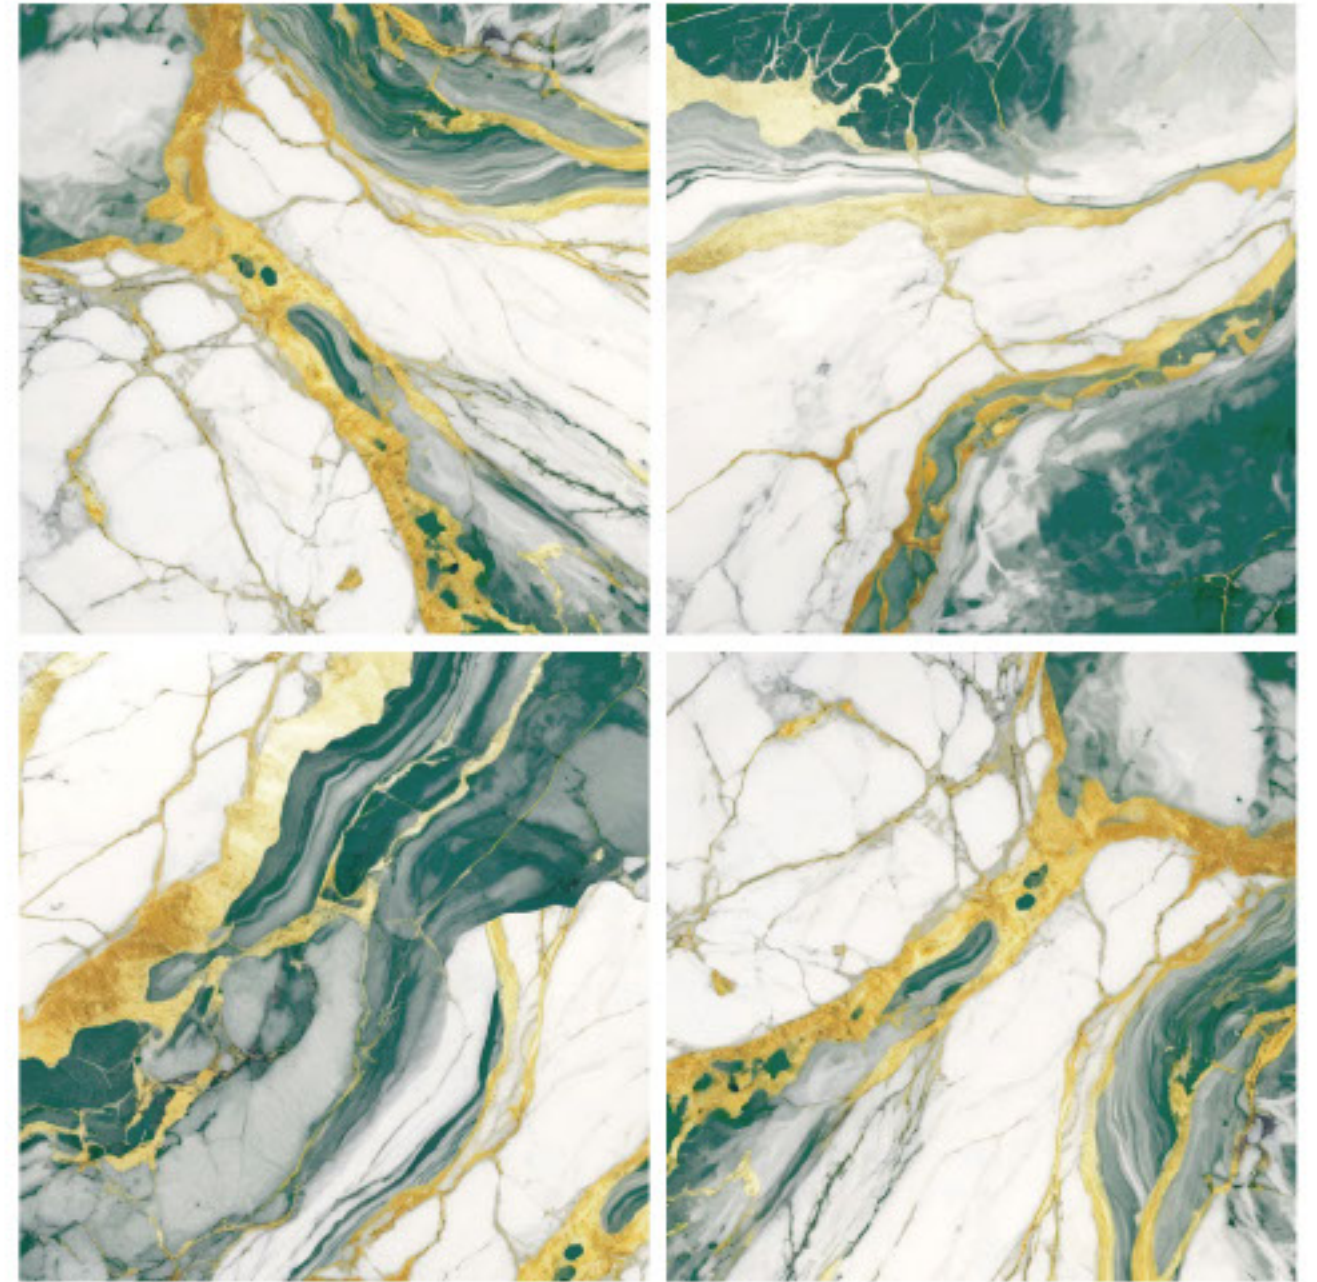

size- **600x600mm**
2'x2' / 24"x24"

surface- **Matt Surface**

**The Shown Design Has A Random Pattern*

*#preview of: **CROCODILE WHITE / 600x600mm / Matt Surface***

design:
Crystal Sphere

Gres Porcelain Stoneware • Rectified