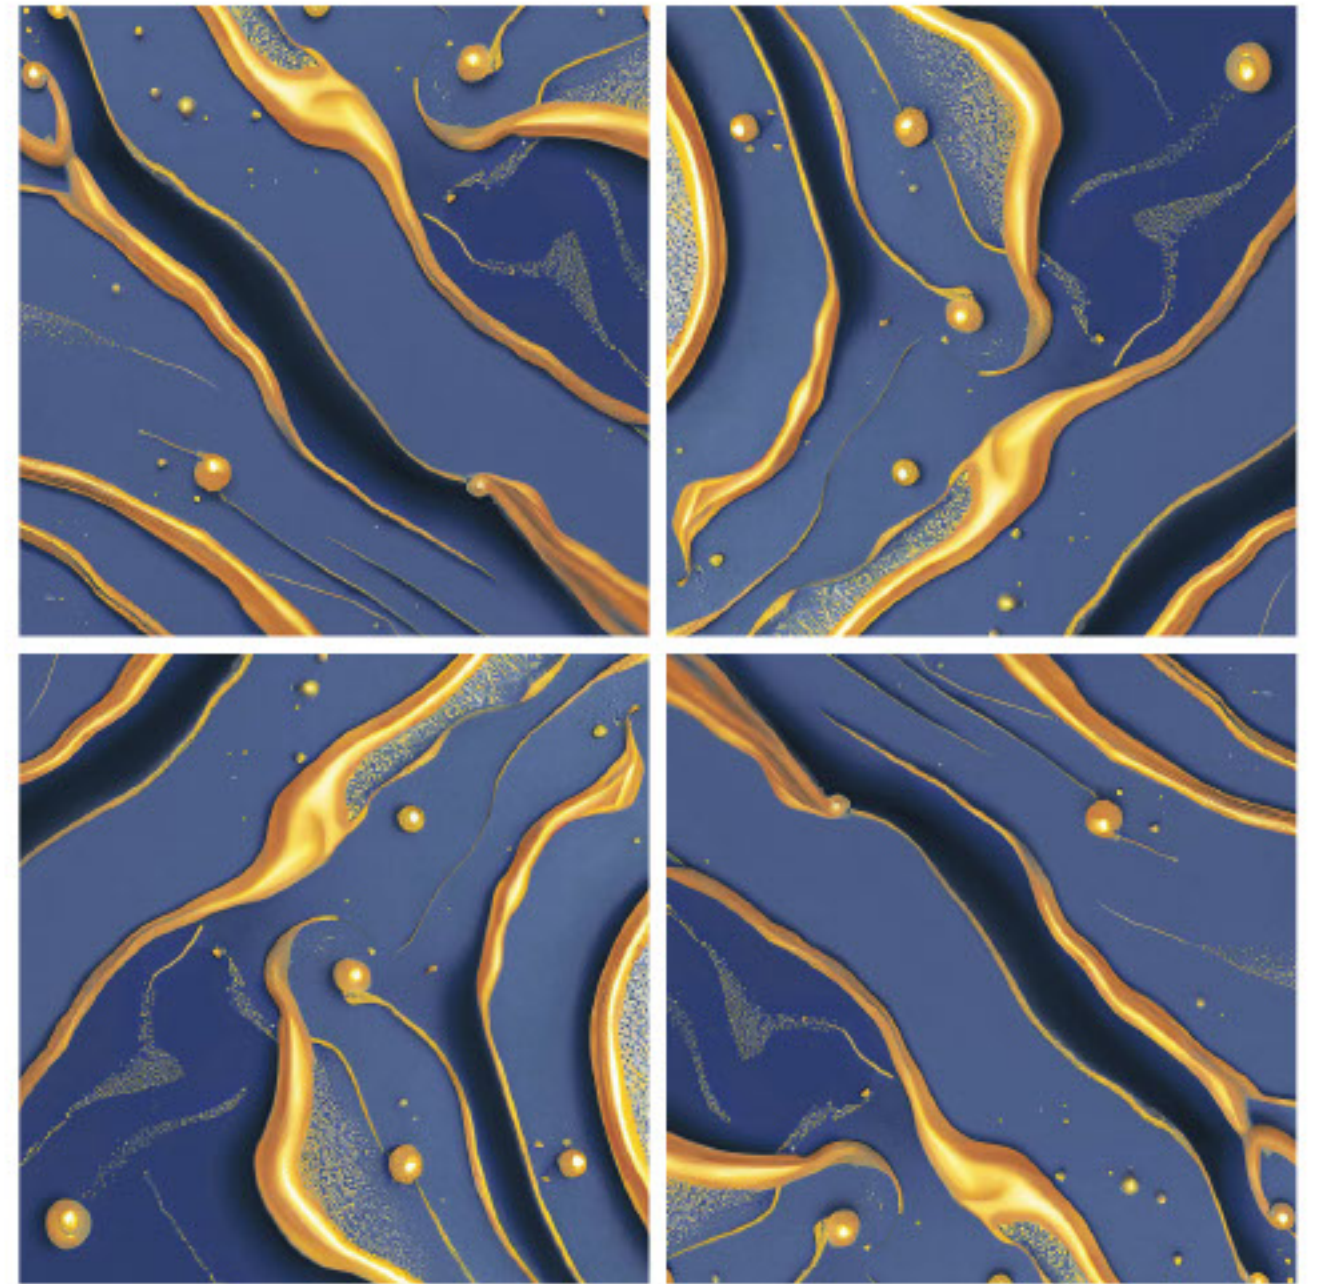

size- **600x600mm**
2x2' / 24"x24"

surface- **Matt Surface**

**The Shown Design Has A Random Pattern*

*#preview of: **CRYSTAL SPHERE / 600x600mm / Matt Surface***

design:
Diamond Blue

Gres Porcelain Stoneware • Rectified